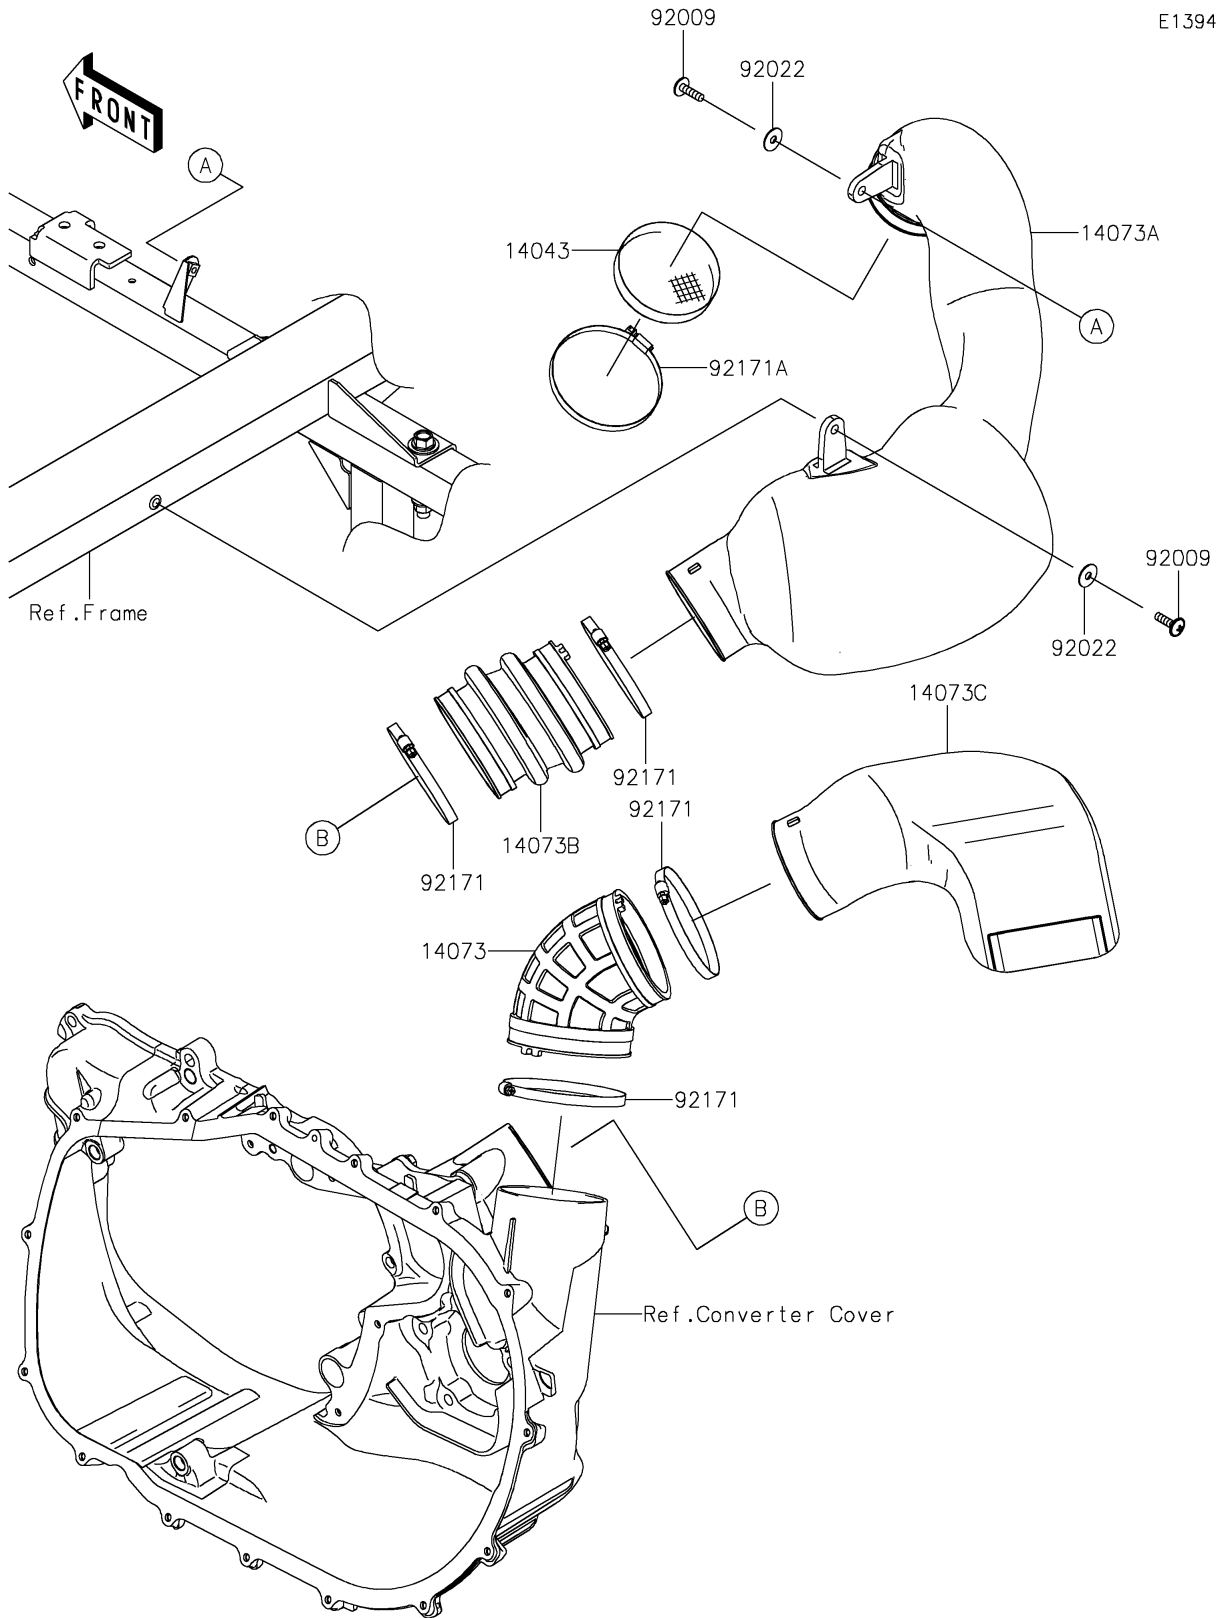

2019 MULE PRO-DXT™ EPS LE PARTS DIAGRAM

Air Cleaner-Belt Converter

E1394

2019 MULE PRO-DXT™ EPS LE PARTS LIST

Air Cleaner-Belt Converter

ITEM NAME	PART NUMBER	QUANTITY
FILTER (Ref # 14043)	14043-0013	1
DUCT,EXHAUST (Ref # 14073)	14073-0788	1
DUCT,INTAKE (Ref # 14073A)	14073-0789	1
DUCT,INTAKE (Ref # 14073B)	14073-0790	1
DUCT,EXHAUST (Ref # 14073C)	14073-0793	1
SCREW,6X22 (Ref # 92009)	92009-1441	2
WASHER,PLAIN,6.5X20X1 (Ref # 92022)	92022-165	2
CLAMP (Ref # 92171)	92171-1383	4
CLAMP (Ref # 92171A)	92171-3716	1