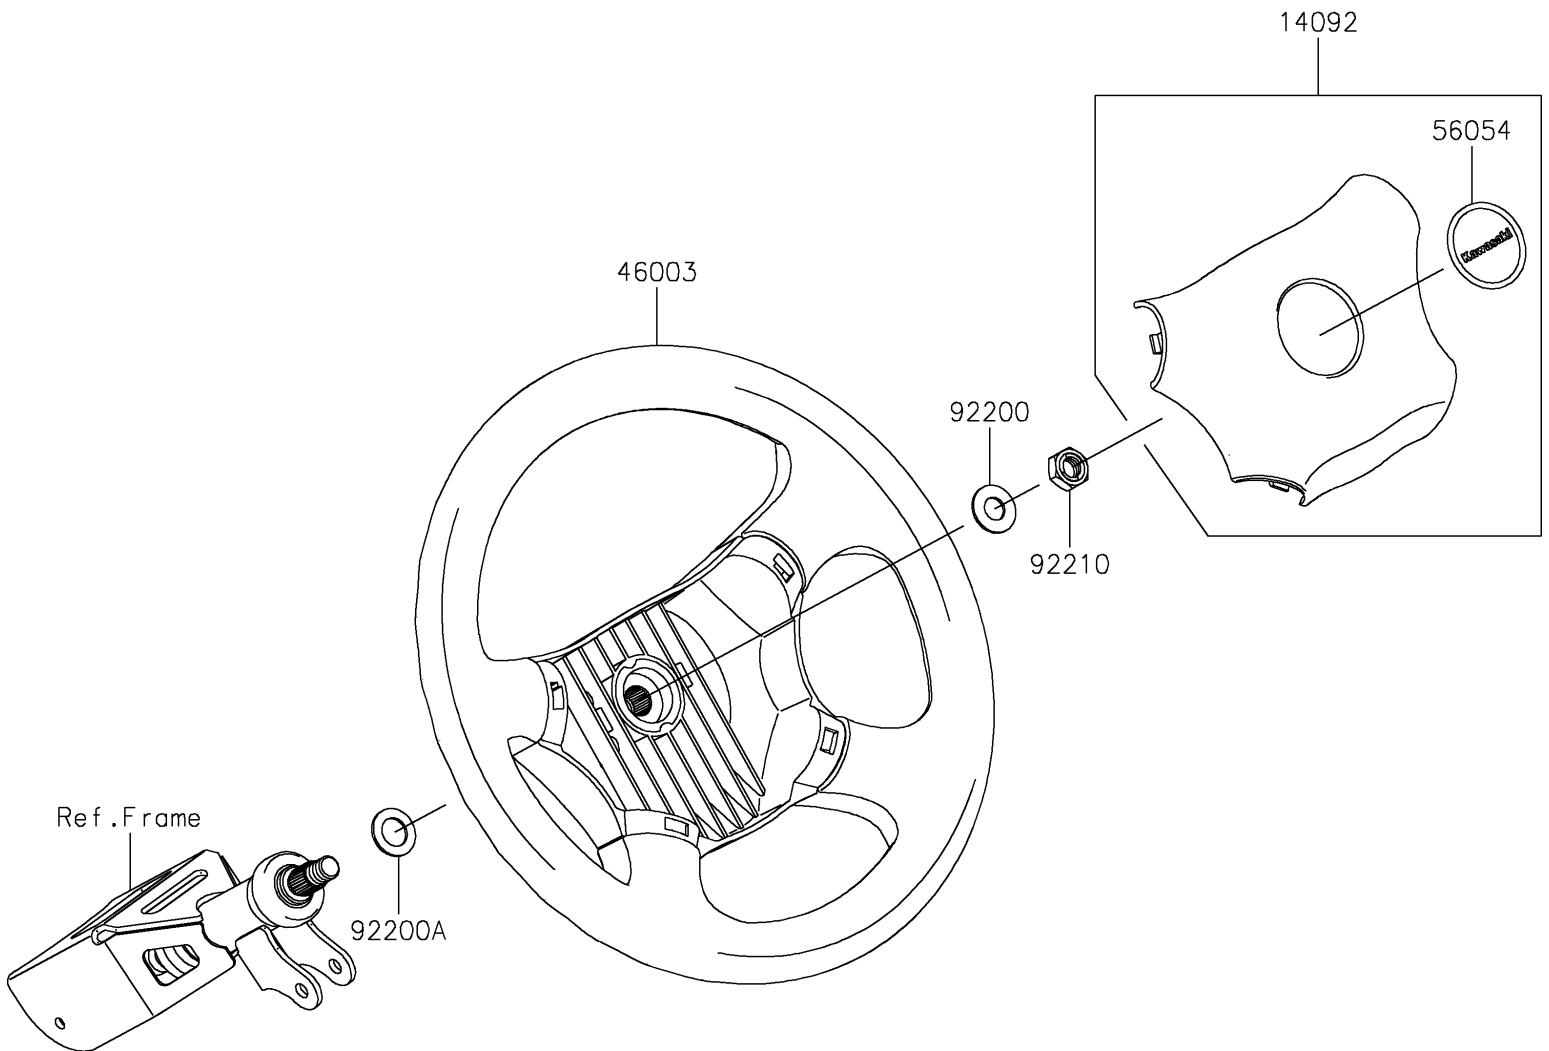

2019 MULE PRO-DXT™ EPS LE PARTS DIAGRAM

Steering Wheel

F2311

2019 MULE PRO-DXT™ EPS LE PARTS LIST

Steering Wheel

ITEM NAME	PART NUMBER	QUANTITY
COVER,HORN SWITCH (Ref # 14092)	14092-1029	1
HANDLE (Ref # 46003)	46003-0595	1
MARK,CENTER LOGO,KAWASAKI (Ref # 56054)	56054-1188	1
WASHER,12.1X25X1.6 (Ref # 92200)	92200-0455	1
WASHER,15X25X1.6 (Ref # 92200A)	92200-0460	1
NUT,LOCK,12MM (Ref # 92210)	92210-1249	1