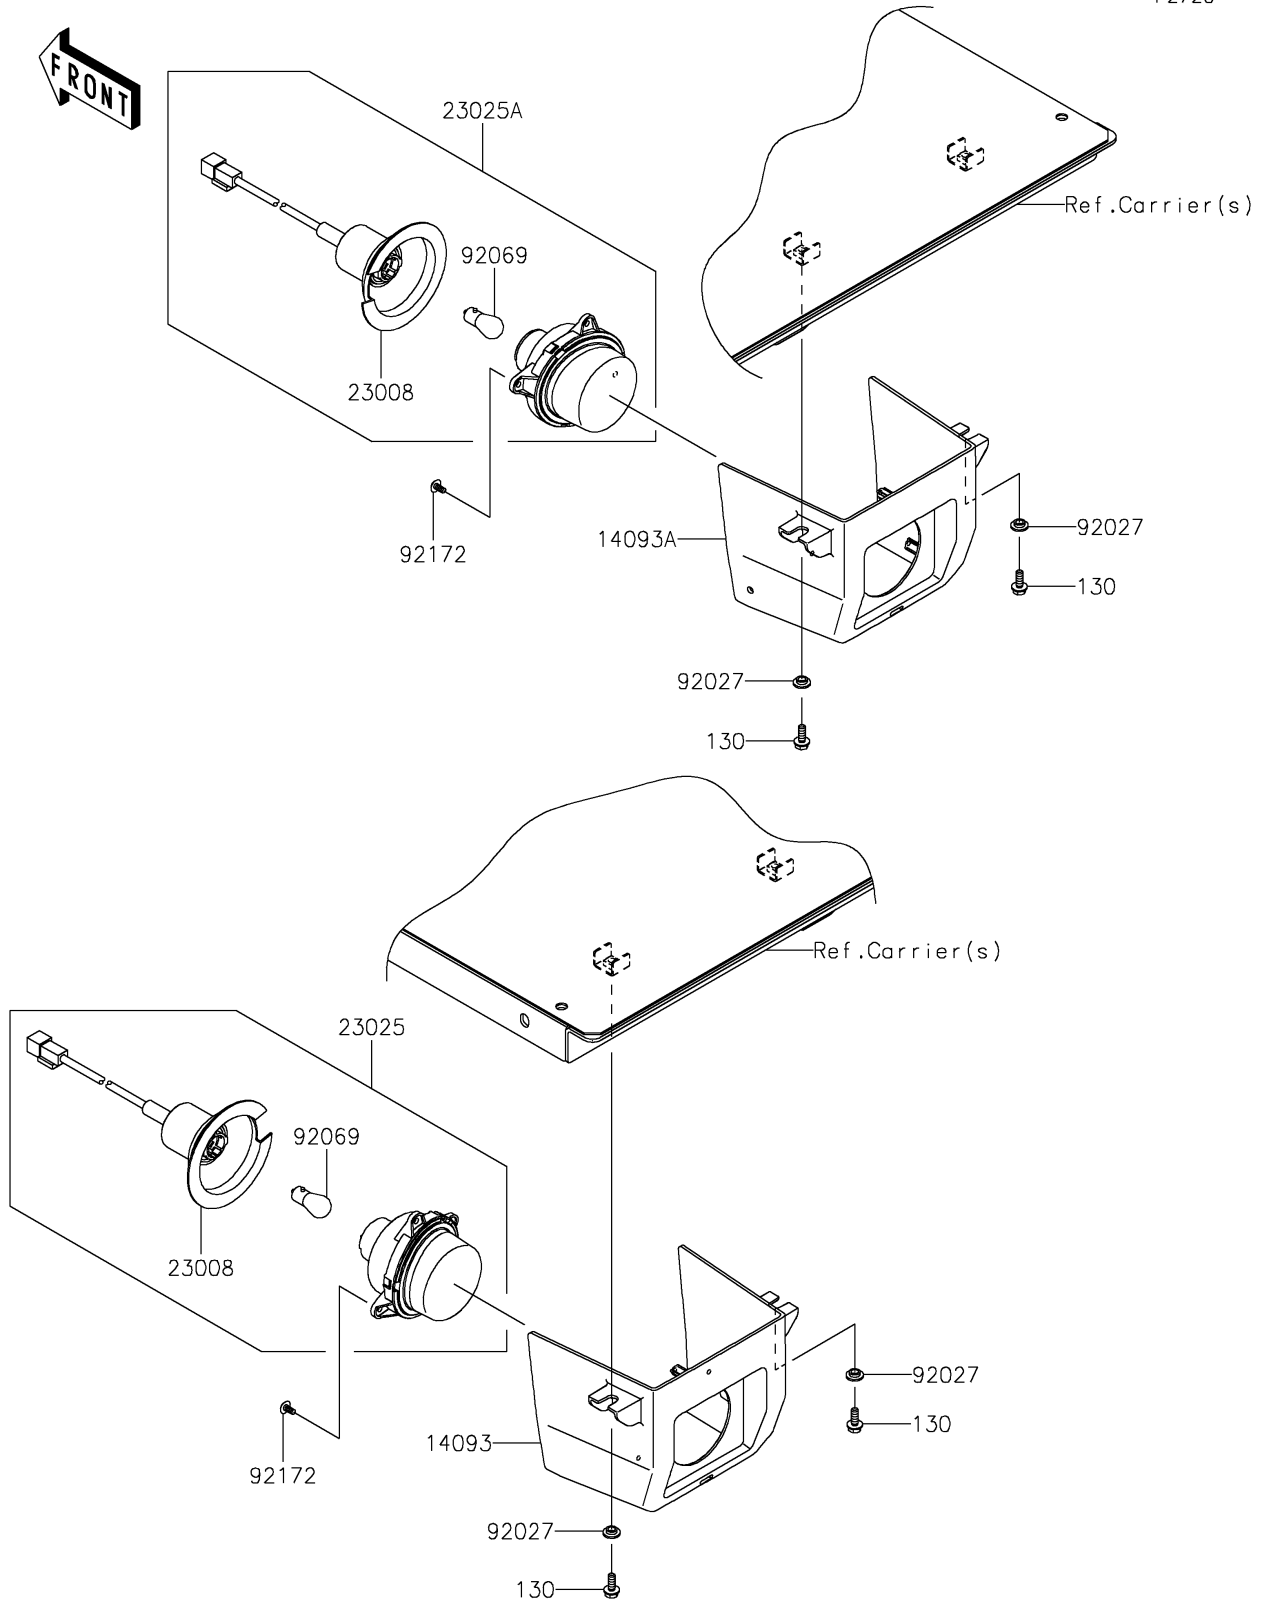

2019 MULE PRO-DXT™ EPS LE PARTS DIAGRAM

Taillight(s)

F2720

2019 MULE PRO-DXT™ EPS LE PARTS LIST

Taillight(s)

ITEM NAME	PART NUMBER	QUANTITY
BOLT-FLANGED,6X16 (Ref # 130)	130CA0616	4
COVER,TAIL LAMP,LH (Ref # 14093)	14093-0580	1
COVER,TAIL LAMP,RH (Ref # 14093A)	14093-0581	1
SOCKET-ASSY (Ref # 23008)	23008-0162	2
LAMP-TAIL,LH (Ref # 23025)	23025-0334	1
LAMP-TAIL,RH (Ref # 23025A)	23025-0341	1
COLLAR,L=4.6 (Ref # 92027)	92027-1168	4
BULB,12V 21/5W (Ref # 92069)	92069-0072	2
SCREW,TAPPING,5X10 (Ref # 92172)	92172-0262	6