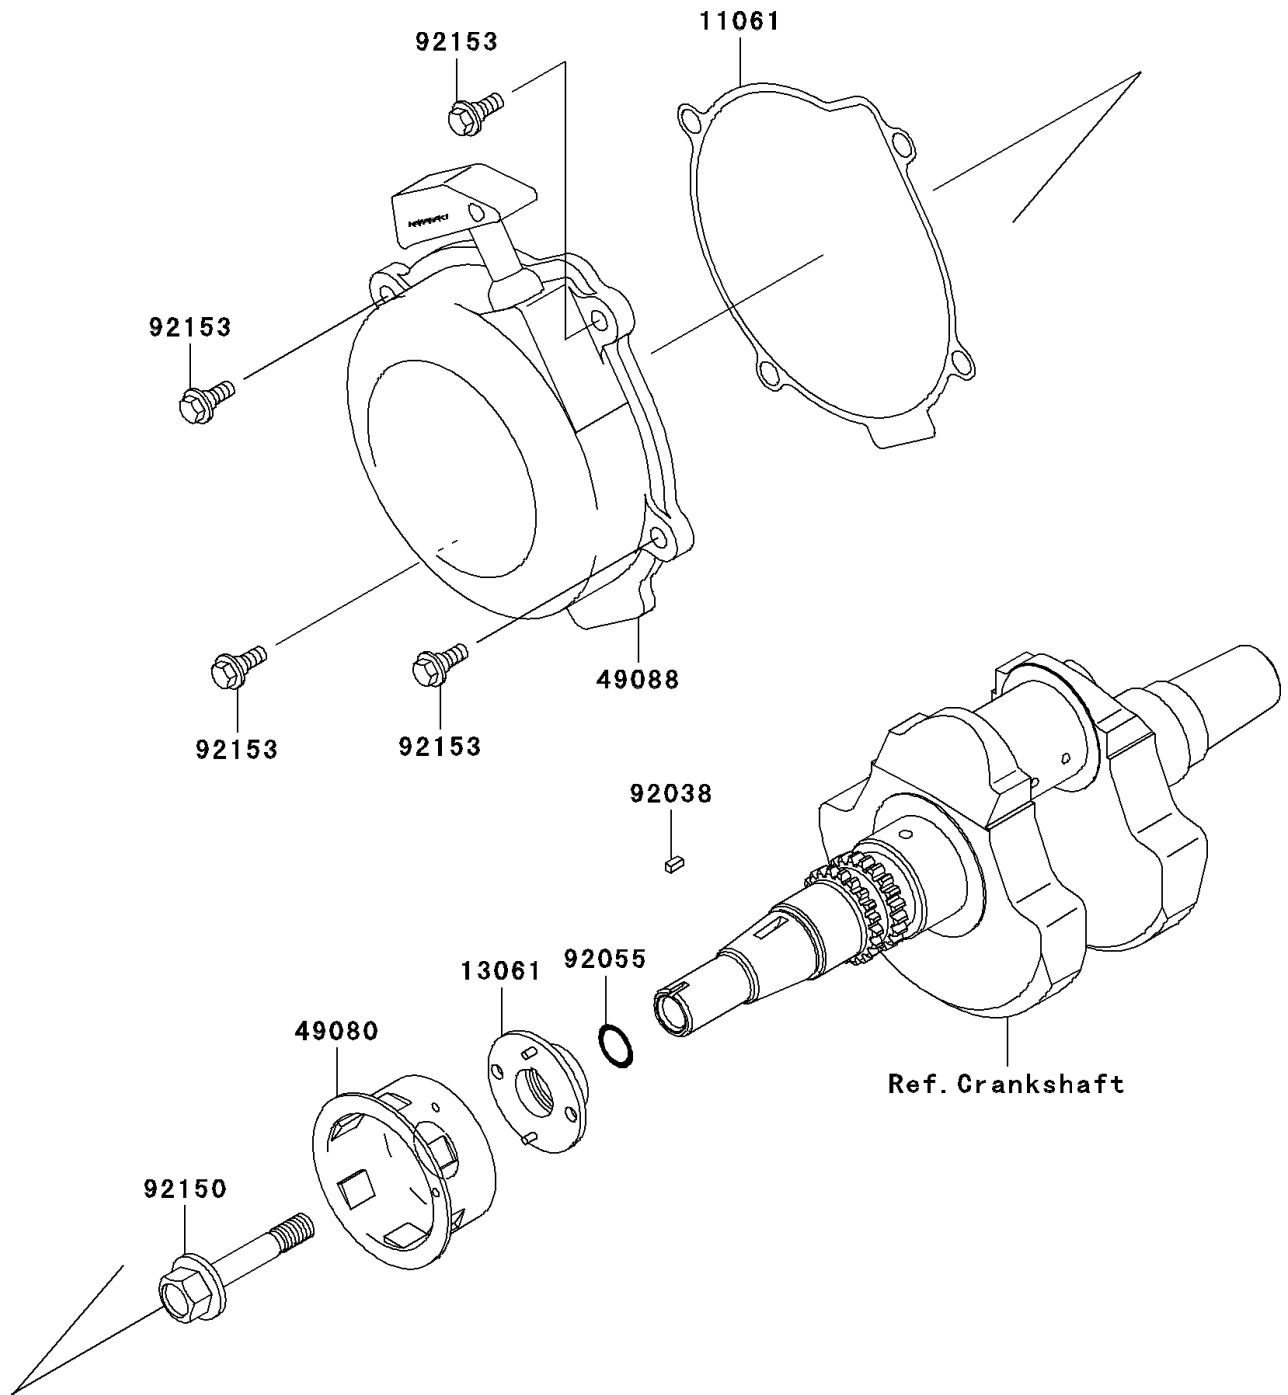

2003 Prairie 650 4X4 PARTS DIAGRAM

Recoil Starter

E3040

2003 Prairie 650 4X4 PARTS LIST

Recoil Starter

ITEM NAME	PART NUMBER	QUANTITY
GASKET,RECOIL STARTER (Ref # 11061)	11061-1153	1
BOSS (Ref # 13061)	13061-1873	1
PULLEY-STARTING (Ref # 49080)	49080-1061	1
STARTER-RECOIL (Ref # 49088)	49088-1058	1
KEY,SUNK (Ref # 92038)	92038-1051	1
RING-O,19.8X2.2 (Ref # 92055)	92055-1215	1
BOLT,PULLEY (Ref # 92150)	92150-1987	1
BOLT,RECOIL STARTER (Ref # 92153)	92153-7007	4