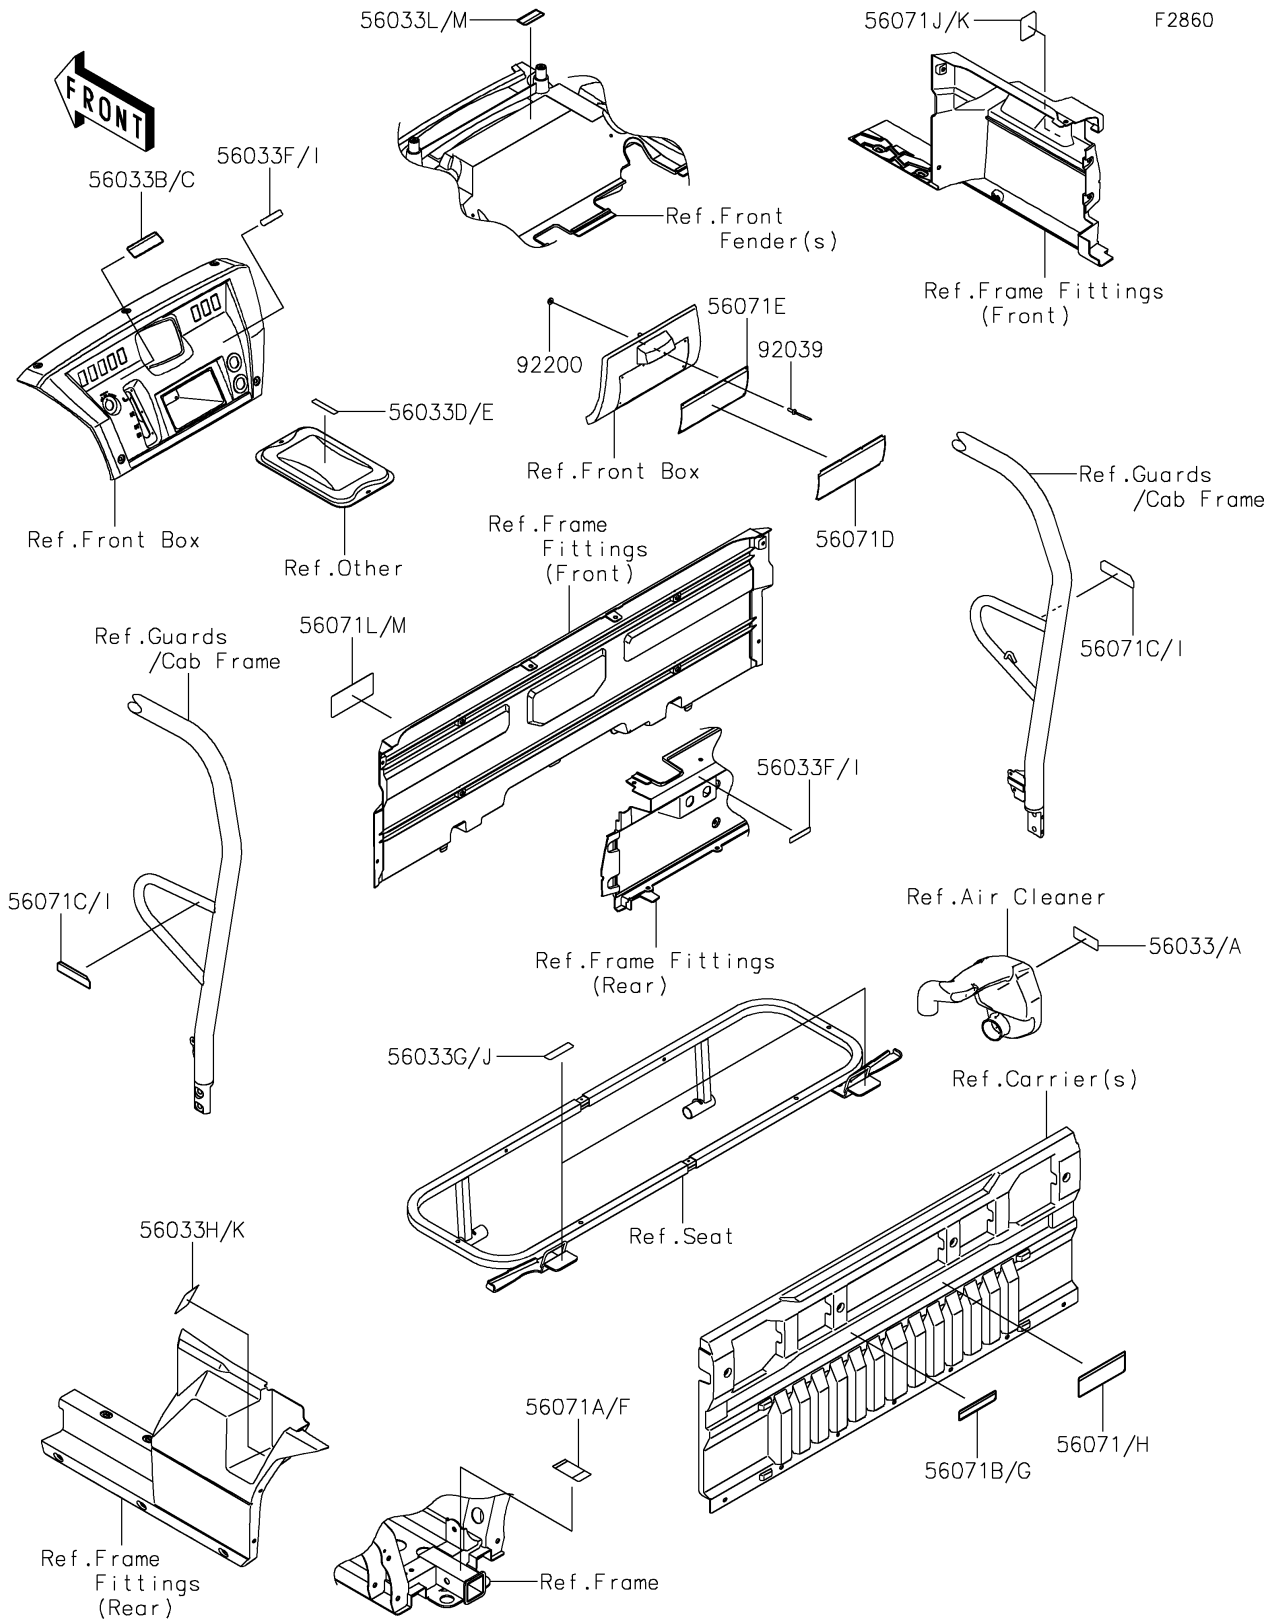

# 2019 MULE PRO-DXT™ EPS LE PARTS DIAGRAM

Labels

## 2019 MULE PRO-DXT™ EPS LE PARTS LIST

### Labels

ITEM NAME	PART NUMBER	QUANTITY
LABEL-MANUAL,AIR CLEANER (Ref # 56033)	56033-0724	1
LABEL-MANUAL,AIR CLEANER (Ref # 56033A)	56033-0731	1
LABEL-MANUAL,SHIFT NOTICE (Ref # 56033B)	56033-0822	1
LABEL-MANUAL,SHIFT NOTICE (Ref # 56033C)	56033-0826	1
LABEL-MANUAL,STORAGE MAX LOAD (Ref # 56033D)	56033-0966	1
LABEL-MANUAL,STORAGE MAX LOAD (Ref # 56033E)	56033-0967	1
LABEL-MANUAL,DC OUTLET (Ref # 56033F)	56033-0993	2
LABEL-MANUAL,REAR SEAT (Ref # 56033G)	56033-0995	2
LABEL-MANUAL,DRIVE BELT (Ref # 56033H)	56033-0996	1
LABEL-MANUAL,DC OUTLET (Ref # 56033I)	56033-0997	2
LABEL-MANUAL,REAR SEAT (Ref # 56033J)	56033-0999	2
LABEL-MANUAL,DRIVE BELT (Ref # 56033K)	56033-1000	1
LABEL-MANUAL,FRONT HOOD (Ref # 56033L)	56033-1379	1
LABEL-MANUAL,FRONT HOOD (Ref # 56033M)	56033-1380	1
LABEL-WARNING,CARGO CAPA. (Ref # 56071)	56071-0699	1
LABEL-WARNING,TRAILER HITCH (Ref # 56071A)	56071-0701	1
LABEL-WARNING,SCREEN OPERATION (Ref # 56071B)	56071-0702	1
LABEL-WARNING,BED OPERATION (Ref # 56071C)	56071-0703	2
LABEL-WARNING,GENERAL (Ref # 56071D)	56071-0706	1
LABEL-WARNING,GENERAL (Ref # 56071E)	56071-0709	1
LABEL-WARNING,TRAILER HITCH (Ref # 56071F)	56071-0711	1
LABEL-WARNING,SCREEN OPERATION (Ref # 56071G)	56071-0712	1
LABEL-WARNING,CARGO CAPA. (Ref # 56071H)	56071-0713	1
LABEL-WARNING,BED OPERATION (Ref # 56071I)	56071-0717	2
LABEL-WARNING,DIESEL (Ref # 56071J)	56071-0746	1
LABEL-WARNING,DIESEL (Ref # 56071K)	56071-0747	1
LABEL-WARNING,TIRE&LOAD (Ref # 56071L)	56071-0755	1
LABEL-WARNING,TIRE&LOAD (Ref # 56071M)	56071-0756	1
RIVET,3.2X8 (Ref # 92039)	92039-3763	6

## 2019 MULE PRO-DXT™ EPS LE PARTS LIST

Labels

ITEM NAME	PART NUMBER	QUANTITY
WASHER,3.5X8X1 (Ref # 92200)	92200-1251	6