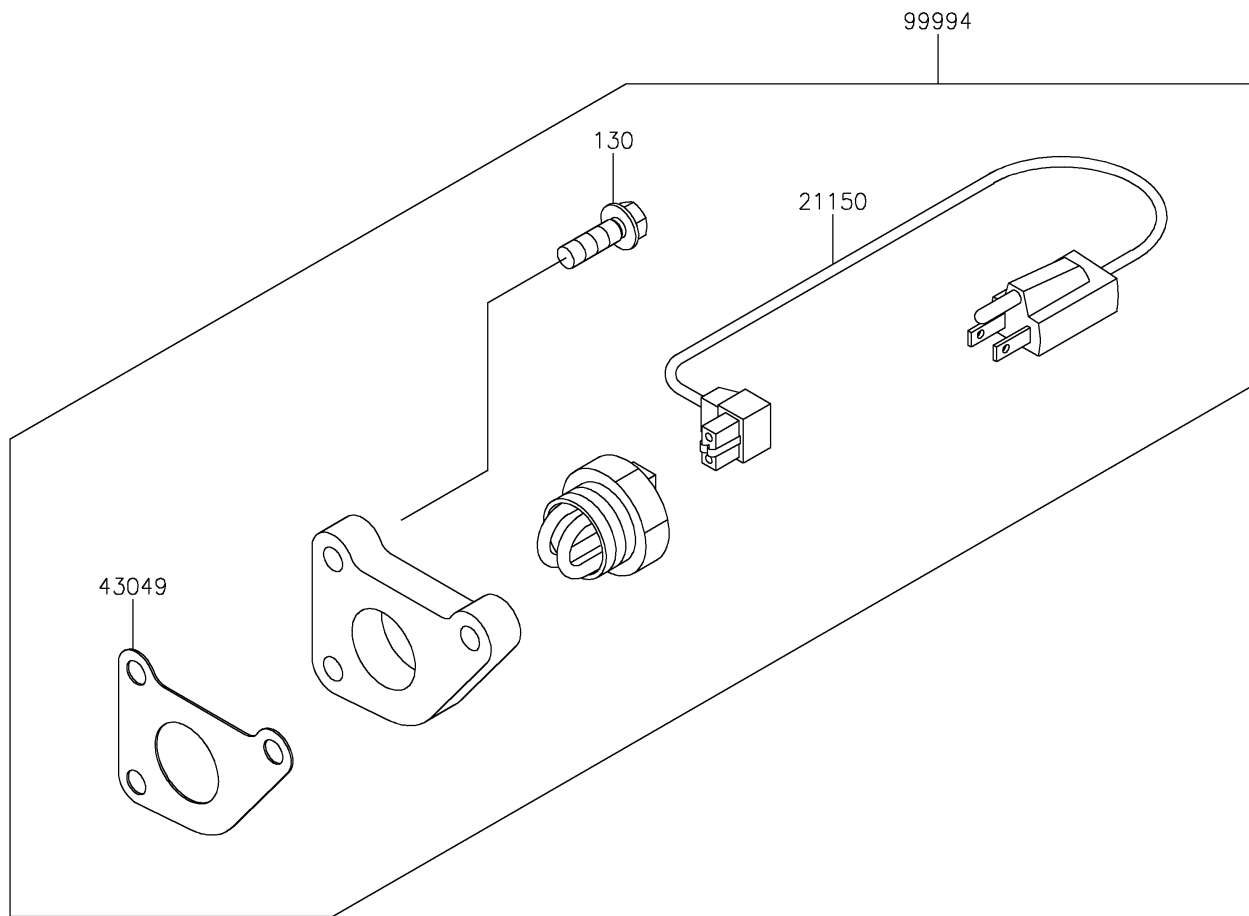

2019 MULE PRO-DXT™ EPS LE PARTS DIAGRAM

Accessory

F2910

2019 MULE PRO-DXT™ EPS LE PARTS LIST

Accessory

ITEM NAME	PART NUMBER	QUANTITY
BOLT-FLANGED,8X25 (Ref # 130)	130BA0825	3
CORD-ASSY (Ref # 21150)	21150-0015	1
PACKING (Ref # 43049)	43049-0034	1
KIT-ACCESSORY,BLOCK HEATER (Ref # 99994)	99994-0741	1