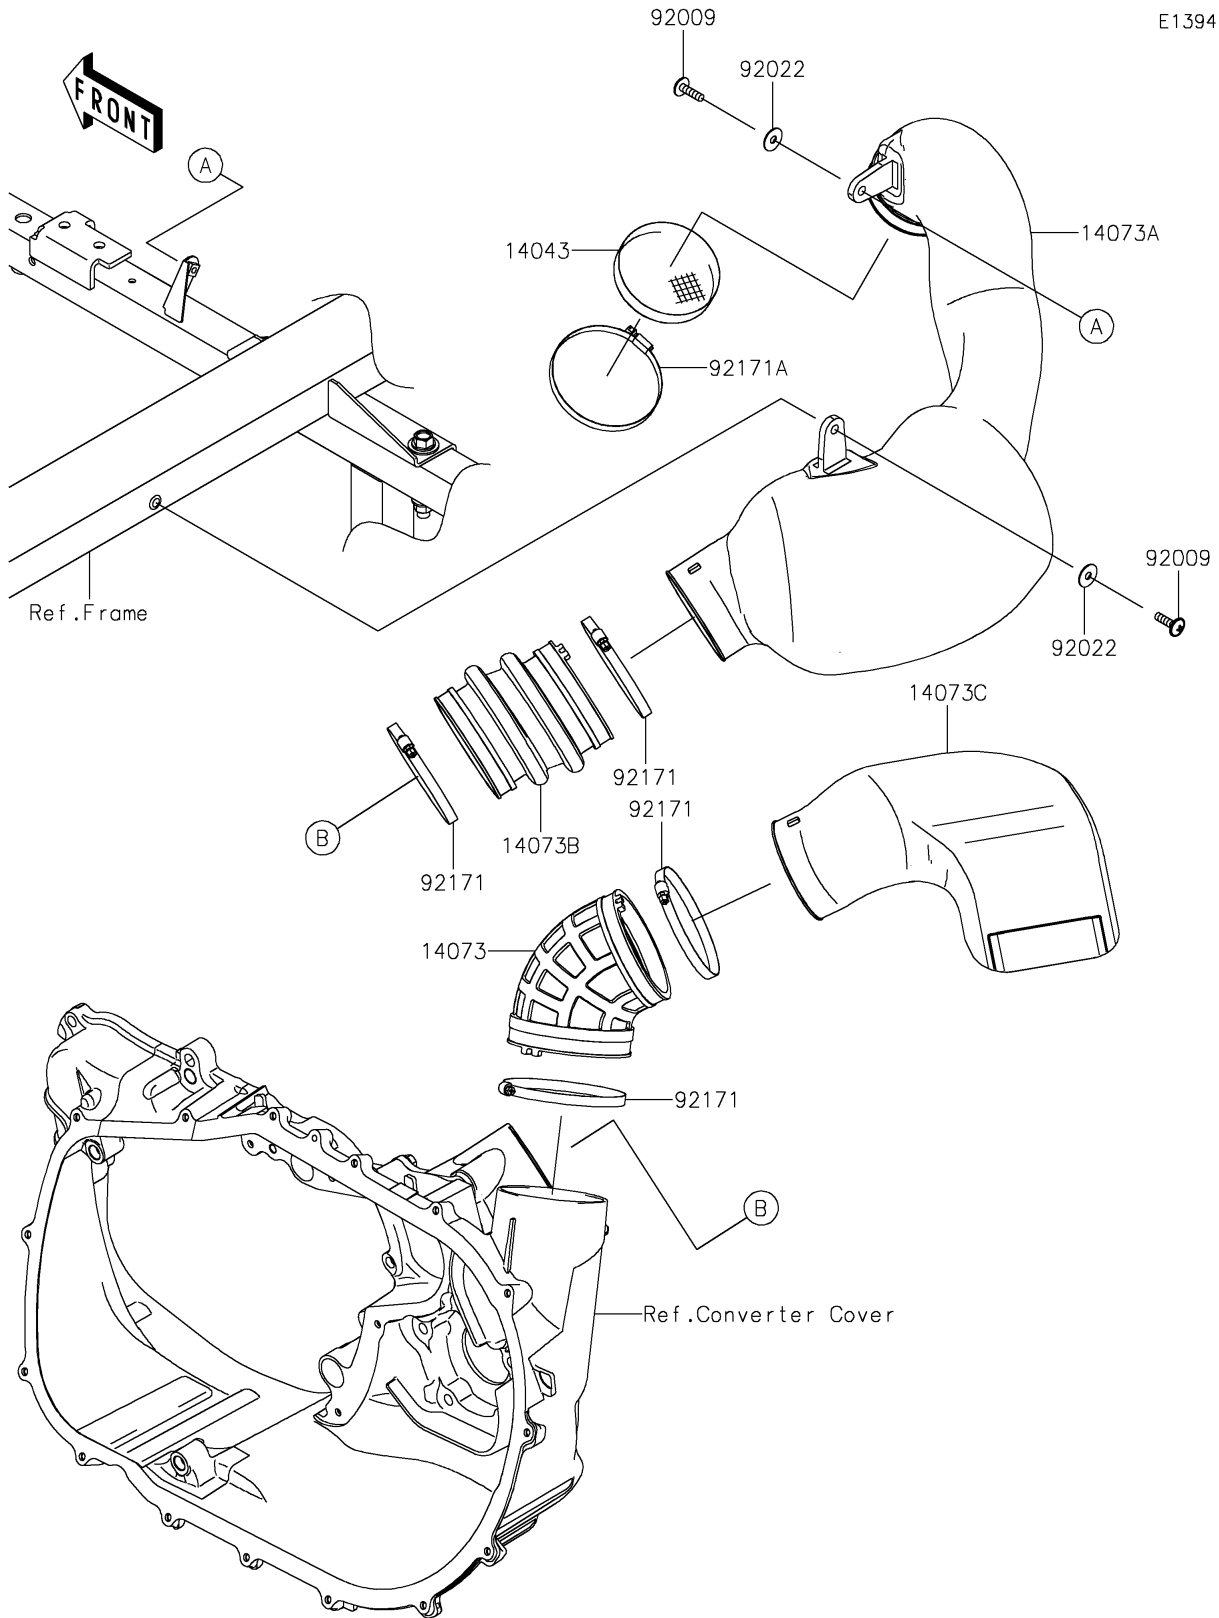

2019 MULE PRO-DXT™ EPS LE PARTS DIAGRAM

Air Cleaner-Belt Converter

E1394

2019 MULE PRO-DXT™ EPS LE PARTS LIST

Air Cleaner-Belt Converter

ITEM NAME	PART NUMBER	QUANTITY
FILTER (Ref # 14043)	14043-0013	1
DUCT,EXHAUST (Ref # 14073)	14073-0788	1
DUCT,INTAKE (Ref # 14073A)	14073-0789	1
DUCT,INTAKE (Ref # 14073B)	14073-0790	1
DUCT,EXHAUST (Ref # 14073C)	14073-0793	1
SCREW,6X22 (Ref # 92009)	92009-1441	2
WASHER,PLAIN,6.5X20X1 (Ref # 92022)	92022-165	2
CLAMP (Ref # 92171)	92171-1383	4
CLAMP (Ref # 92171A)	92171-3716	1