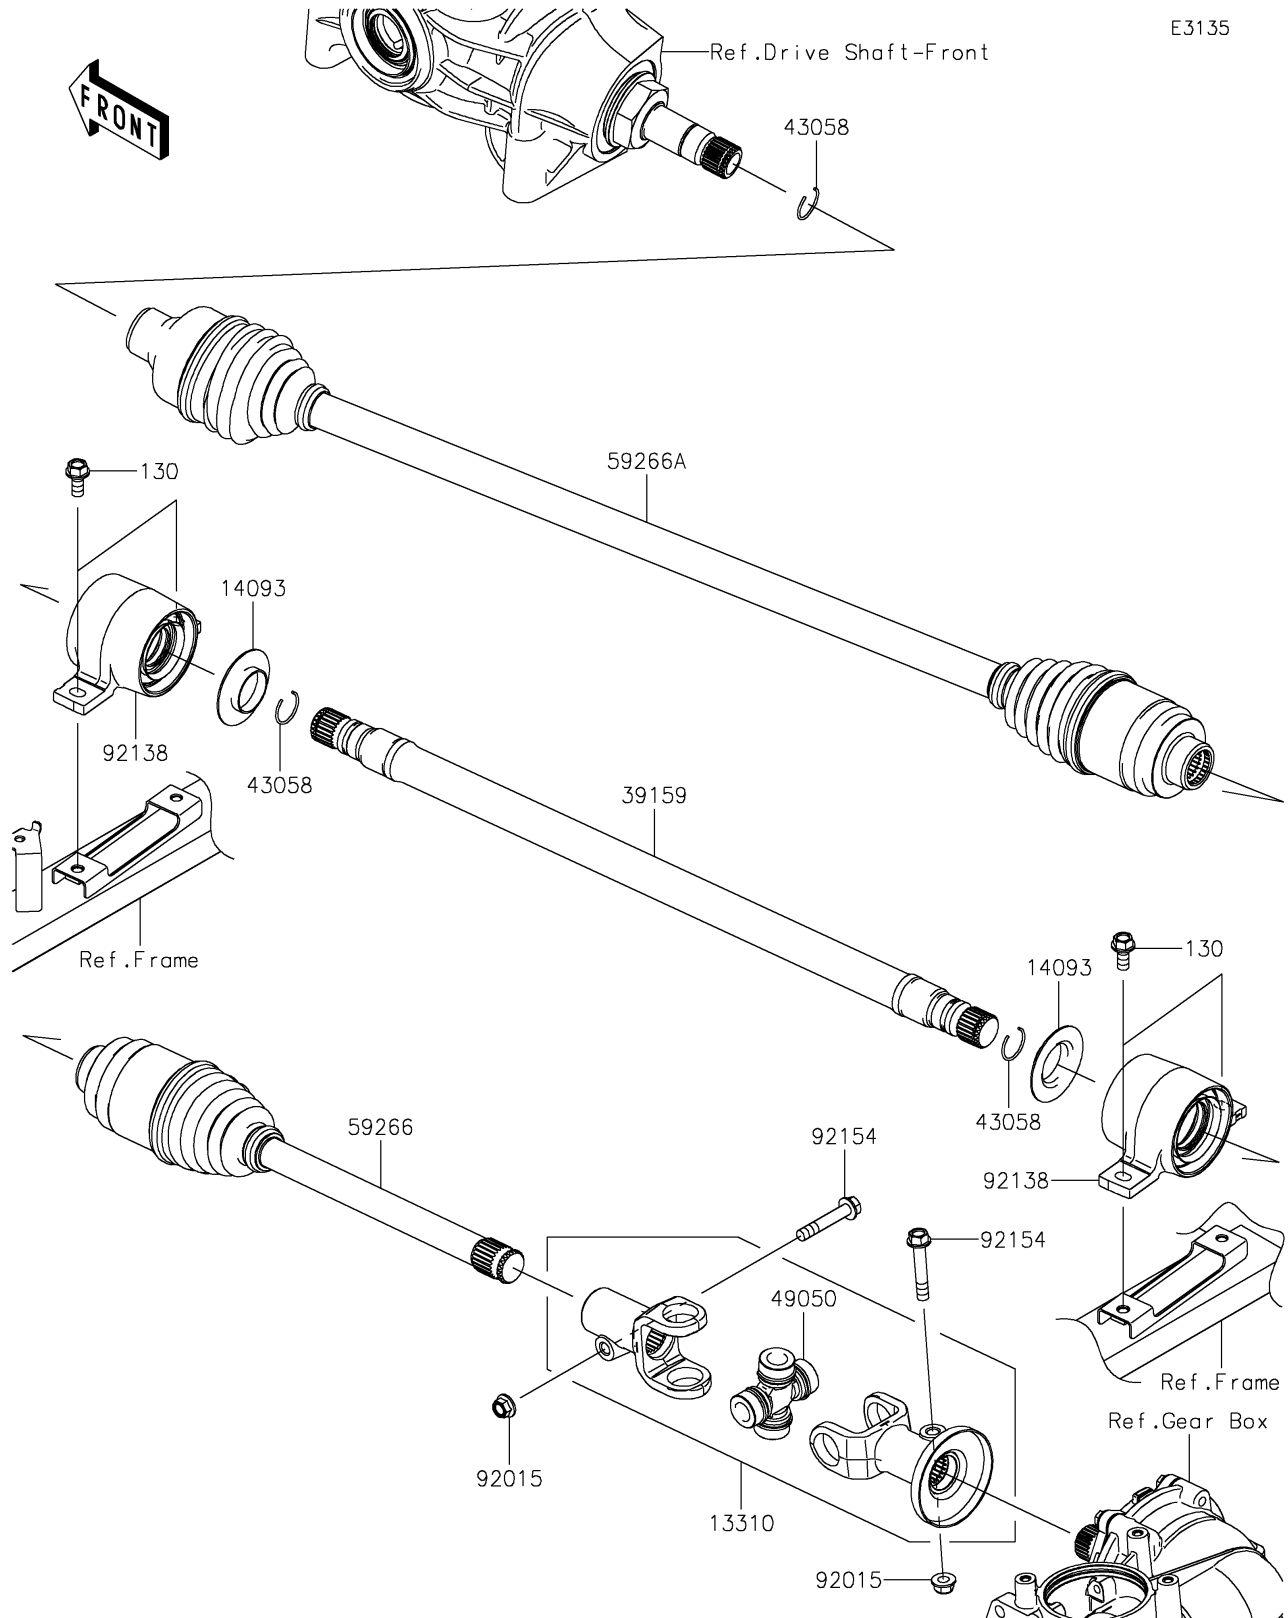

# 2019 MULE PRO-DXT™ EPS LE PARTS DIAGRAM

Drive Shaft-Propeller

E3135

## 2019 MULE PRO-DXT™ EPS LE PARTS LIST

### Drive Shaft-Propeller

ITEM NAME	PART NUMBER	QUANTITY
BOLT-FLANGED,8X18 (Ref # 130)	130BA0818	4
SHAFT-ASSY (Ref # 13310)	13310-0038	1
COVER,SIDE RIP (Ref # 14093)	14093-0006	2
SHAFT-DRIVE (Ref # 39159)	39159-0045	1
RING (Ref # 43058)	43058-0018	3
SPIDER (Ref # 49050)	49050-0034	1
JOINT-BALL,T/M SIDE (Ref # 59266)	59266-0716	1
JOINT-BALL,FR DIFF SIDE (Ref # 59266A)	59266-0717	1
NUT,8MM (Ref # 92015)	92015-1432	2
BEARING-COMP (Ref # 92138)	92138-0002	2
BOLT,FLANGED,8X46 (Ref # 92154)	92154-1365	2