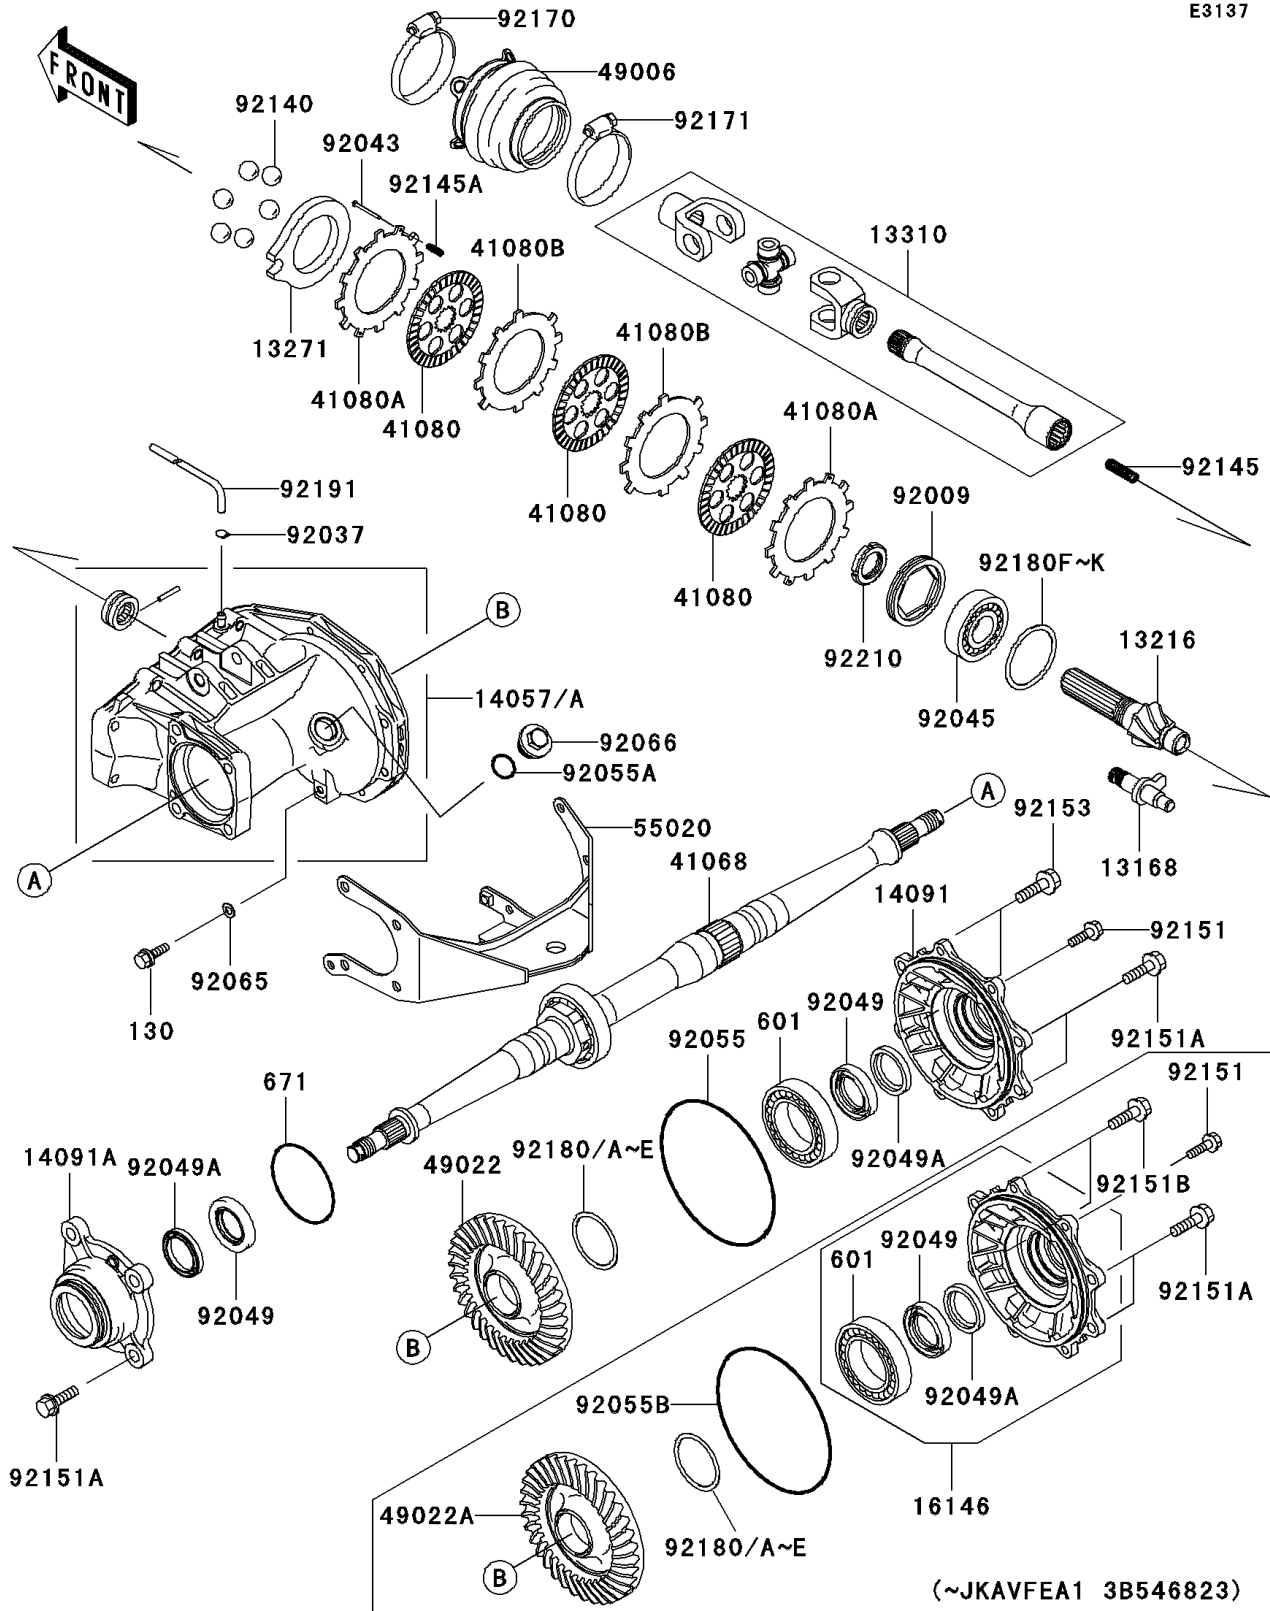

2003 Prairie 650 4X4 PARTS DIAGRAM

Drive Shaft-Rear

E3137

2003 Prairie 650 4X4 PARTS LIST

Drive Shaft-Rear

ITEM NAME	PART NUMBER	QUANTITY
LEVER,BRAKE (Ref # 13168)	13168-1687	1
GEAR-COMP,RR,8T (Ref # 13216)	13216-1188	1
PLATE,CAM (Ref # 13271)	13271-1367	1
SHAFT-ASSY,RR DRIVE SHAFT (Ref # 13310)	13310-1026	1
CASE-COMP-GEAR (Ref # 14057)	14057-0001	1
CASE-COMP-GEAR (Ref # 14057A)	14057-1005	1
COVER,RH (Ref # 14091)	14091-0028	1
COVER,LH (Ref # 14091A)	14091-1422	1
COVER-ASSY,RH (Ref # 16146)	16146-1211	1
AXLE (Ref # 41068)	41068-1453	1
DISC,FRICITION (Ref # 41080)	41080-1482	3
DISC,PRESSURE (Ref # 41080A)	41080-1483	2
DISC,SEPARATER (Ref # 41080B)	41080-1484	2
BOOT,RR DRIVE SHAFT (Ref # 49006)	49006-1358	1
GEAR-BEVEL,RR,35T (Ref # 49022)	49022-0003	1
GEAR-BEVEL,RR,35T (Ref # 49022A)	49022-1191	1
GUARD,RR,CASE (Ref # 55020)	55020-0038	1
SCREW-SET-SOCKET,75X10 (Ref # 92009)	92009-1667	1
CLAMP,HOSE (Ref # 92037)	92037-1104	1
PIN,3X35 (Ref # 92043)	92043-1617	2
BEARING-BALL,BX30-1C3 UR3 (Ref # 92045)	92045-1391	1
SEAL-OIL,HTC40X58X8 (Ref # 92049)	92049-0012	2
SEAL-OIL,SC40X52X7 (Ref # 92049A)	92049-0013	2
RING-O,156.3X3.7 (Ref # 92055)	92055-0004	1
RING-O,25.7X2.4 (Ref # 92055A)	92055-1136	1
RING-O,158.5X3.70 (Ref # 92055B)	92055-1631	1
GASKET (Ref # 92065)	92065-023	1
PLUG (Ref # 92066)	92066-1303	1
BALL,D/O#12 (Ref # 92140)	92140-1064	6