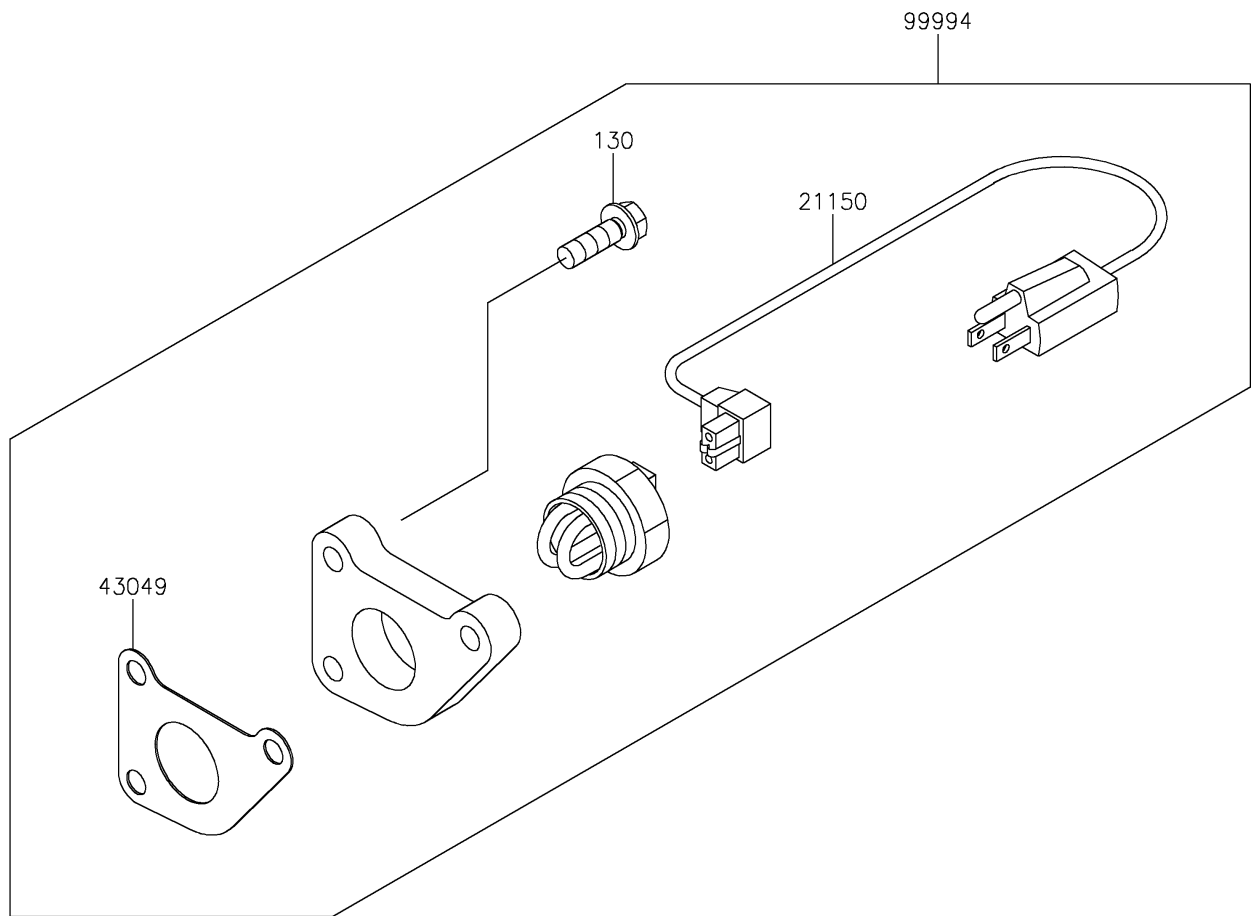

2019 MULE PRO-DXT™ EPS LE PARTS DIAGRAM

Accessory

F2910

2019 MULE PRO-DXT™ EPS LE PARTS LIST

Accessory

ITEM NAME	PART NUMBER	QUANTITY
BOLT-FLANGED,8X25 (Ref # 130)	130BA0825	3
CORD-ASSY (Ref # 21150)	21150-0015	1
PACKING (Ref # 43049)	43049-0034	1
KIT-ACCESSORY,BLOCK HEATER (Ref # 99994)	99994-0741	1