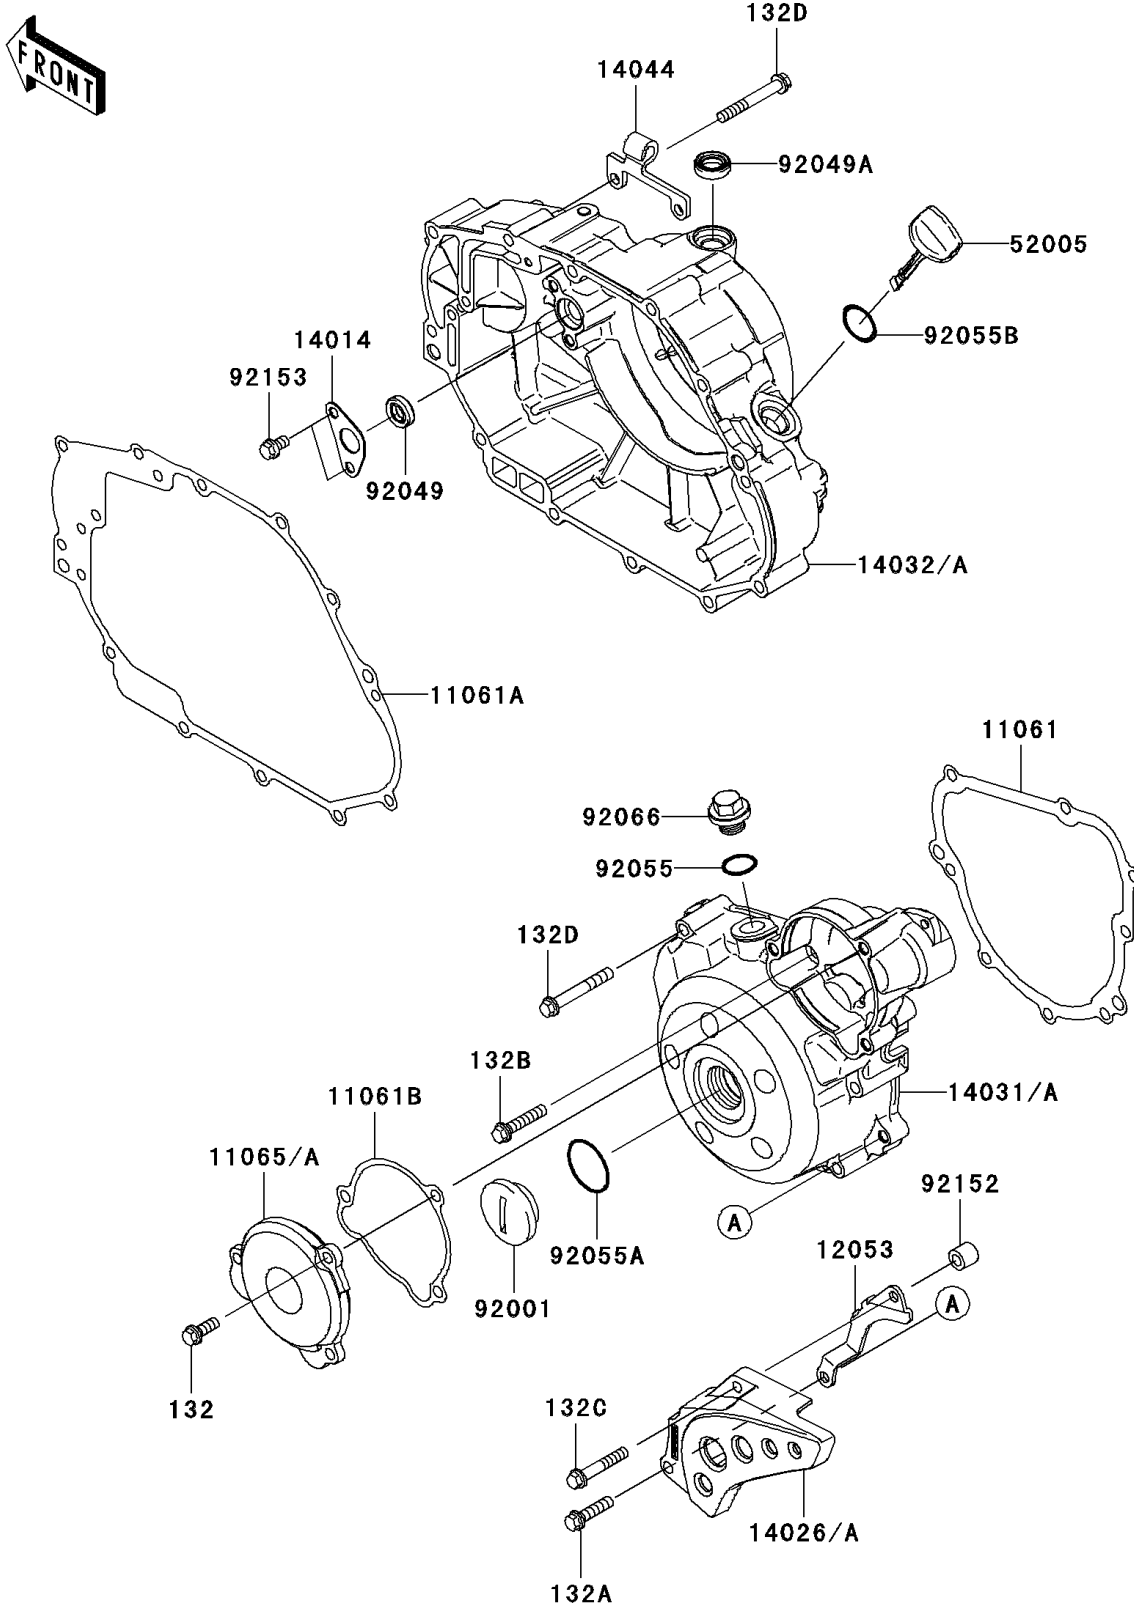

# 2010 KLX140 (CANADA ONLY) PARTS DIAGRAM

Engine Cover(s)

E1431

## 2010 KLX140 (CANADA ONLY) PARTS LIST

### Engine Cover(s)

ITEM NAME	PART NUMBER	QUANTITY
BOLT-FLANGED-SMALL,6X16 (Ref # 132)	132BA0616	3
BOLT-FLANGED-SMALL,6X25 (Ref # 132A)	132BA0625	1
BOLT-FLANGED-SMALL,6X30 (Ref # 132B)	132BA0630	2
BOLT-FLANGED-SMALL,6X35 (Ref # 132C)	132BA0635	1
BOLT-FLANGED-SMALL,6X45 (Ref # 132D)	132BA0645	18
GASKET,GENERATOR COVER (Ref # 11061)	11061-0213	1
GASKET,CLUTCH COVER (Ref # 11061A)	11061-0214	1
GASKET (Ref # 11061B)	11061-0300	1
CAP (Ref # 11065)	11065-0209	1
GUIDE-CHAIN (Ref # 12053)	12053-0133	1
PLATE-POSITION (Ref # 14014)	14014-1153	1
COVER-CHAIN (Ref # 14026)	14026-0061	1
COVER-GENERATOR (Ref # 14031)	14031-0081	1
COVER-CLUTCH (Ref # 14032)	14032-0116	1
HOLDER-CABLE (Ref # 14044)	14044-1102	1
GAUGE,OIL LEVEL (Ref # 52005)	52005-0079	1
BOLT,GENERATOR COVER CAP (Ref # 92001)	92001-1827	1
SEAL-OIL,10X18X5 (Ref # 92049)	92049-0104	1
SEAL-OIL,12X20X5.5 (Ref # 92049A)	92049-1617	1
RING-O,14.8X2.4 (Ref # 92055)	92055-0153	1
RING-O,25.7X2.4 (Ref # 92055A)	92055-0154	1
RING-O,20X2 (Ref # 92055B)	92055-0155	1
PLUG,14X10 (Ref # 92066)	92066-1571	1
COLLAR,6.5X12X11 (Ref # 92152)	92152-0692	1
BOLT,6X10 (Ref # 92153)	92153-1140	2