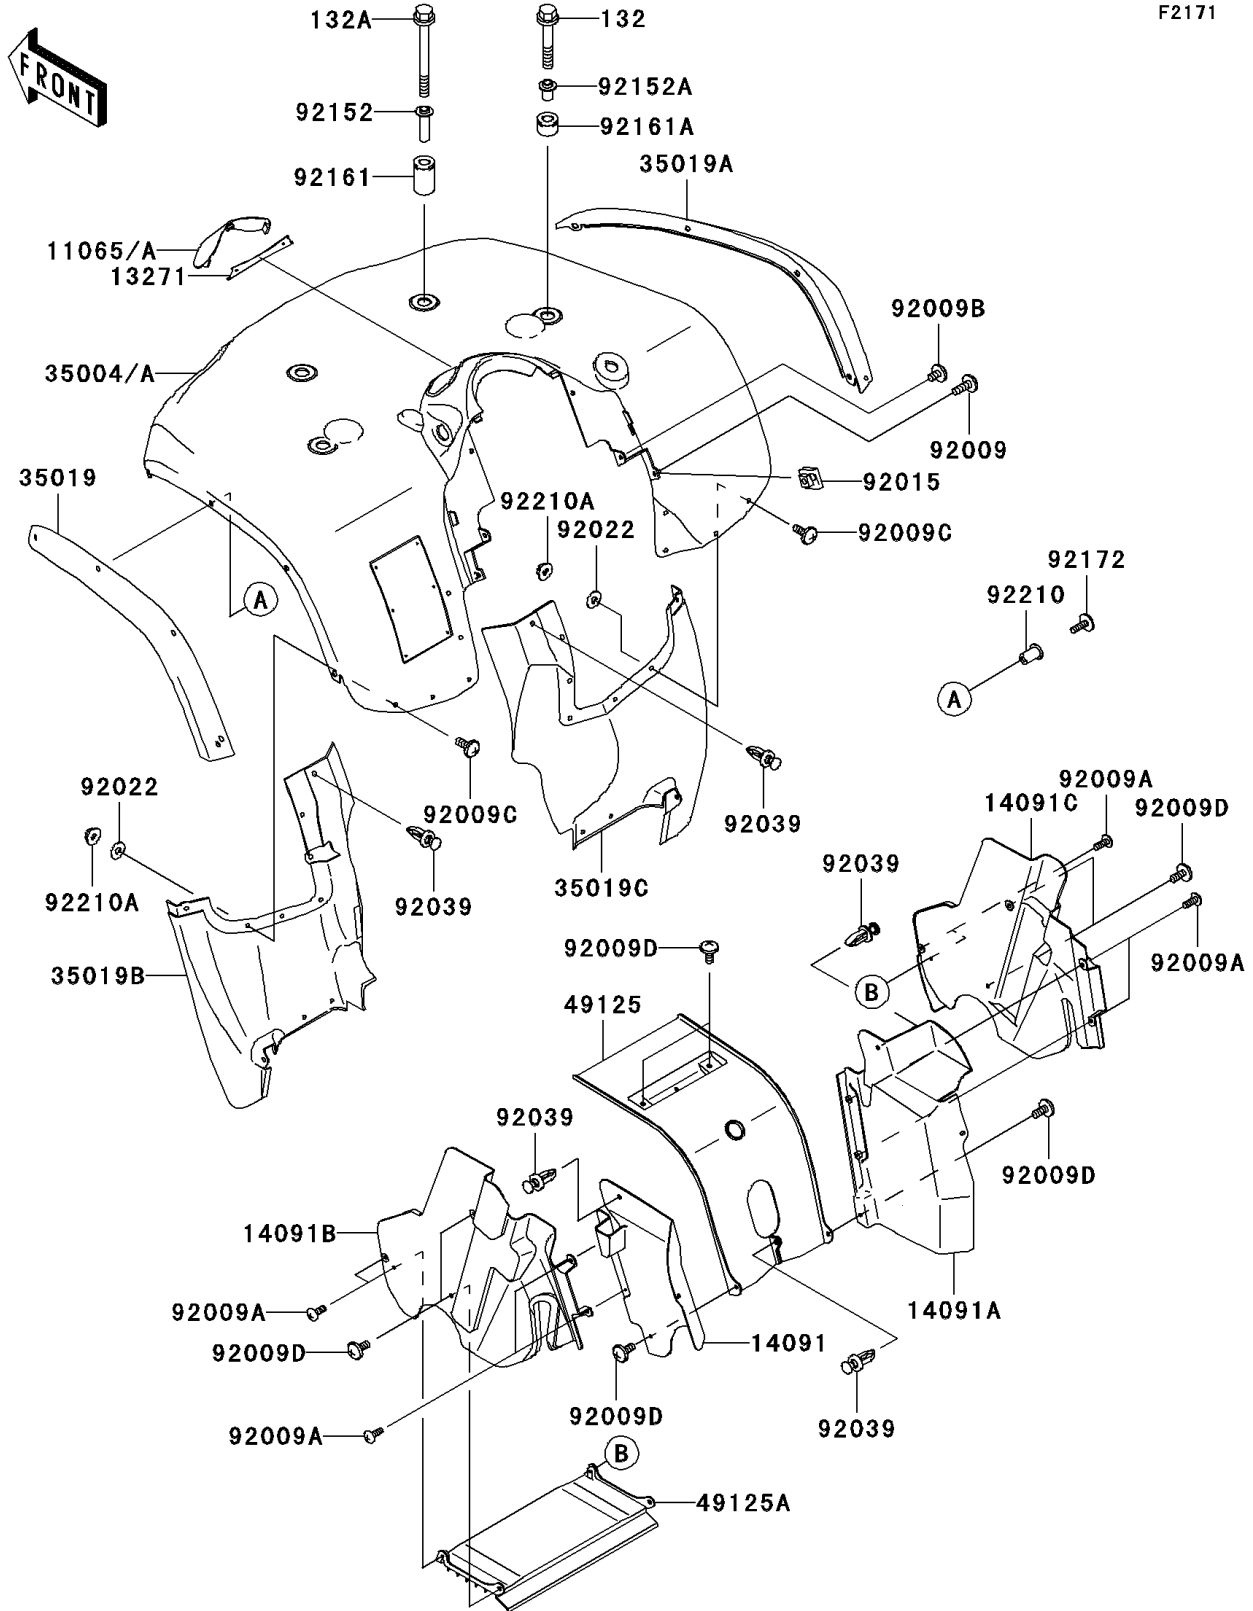

2003 Prairie 650 4X4 PARTS DIAGRAM

Front Fender(s)

F2171

2003 Prairie 650 4X4 PARTS LIST

Front Fender(s)

ITEM NAME	PART NUMBER	QUANTITY
BOLT-FLANGED-SMALL,8X50 (Ref # 132)	132J0850	2
BOLT-FLANGED-SMALL (Ref # 132A)	132J0880	2
CAP,FR FENDER,A.RED (Ref # 11065)	11065-1204-260	1
CAP,FR FENDER,H.GREEN (Ref # 11065A)	11065-1204-6A	1
PLATE,FR FENDER CAP (Ref # 13271)	13271-1640	1
COVER,SIDE,RR,LH (Ref # 14091)	14091-1282	1
COVER,SIDE,RR,RH (Ref # 14091A)	14091-1283	1
COVER,SIDE,FR,LH (Ref # 14091B)	14091-1428	1
COVER,SIDE,FR,RH (Ref # 14091C)	14091-1429	1
FENDER-FRONT,A.RED (Ref # 35004)	35004-1452-260	1
FENDER-FRONT,H.GREEN (Ref # 35004A)	35004-1452-6A	1
FLAP,FR,SIDE,LH,F.BLACK (Ref # 35019)	35019-1365-6Z	1
FLAP,FR,SIDE,RH,F.BLACK (Ref # 35019A)	35019-1366-6Z	1
FLAP,FR,RR,LH,F.BLACK (Ref # 35019B)	35019-1391-6Z	1
FLAP,FR,RR,RH,F.BLACK (Ref # 35019C)	35019-1392-6Z	1
SHROUD,FR,UPP (Ref # 49125)	49125-1081	1
SHROUD,FR,LWR (Ref # 49125A)	49125-1087	1
SCREW,6X18,BLACK (Ref # 92009)	92009-1181	2
SCREW,TAPPING,5X14 (Ref # 92009A)	92009-1197	8
SCREW,6X10 (Ref # 92009B)	92009-1402	2
SCREW,6X16 (Ref # 92009C)	92009-1621	12
SCREW,6X14 (Ref # 92009D)	92009-1662	8
NUT,CLAMP,6MM (Ref # 92015)	92015-1678	2
WASHER,6.5X16X1.0 (Ref # 92022)	92022-1093	12
RIVET (Ref # 92039)	92039-1229	5
COLLAR,L=65 (Ref # 92152)	92152-1226	2
COLLAR,L=33.7 (Ref # 92152A)	92152-1227	2
DAMPER,L=58.5 (Ref # 92161)	92161-1165	2
DAMPER,L=25.5 (Ref # 92161A)	92161-1166	2

2003 Prairie 650 4X4 PARTS LIST

Front Fender(s)

ITEM NAME	PART NUMBER	QUANTITY
SCREW,5X18 (Ref # 92172)	92172-1063	8
NUT,POP,5MM (Ref # 92210)	92210-1227	8
NUT,6MM (Ref # 92210A)	92210-1368	12