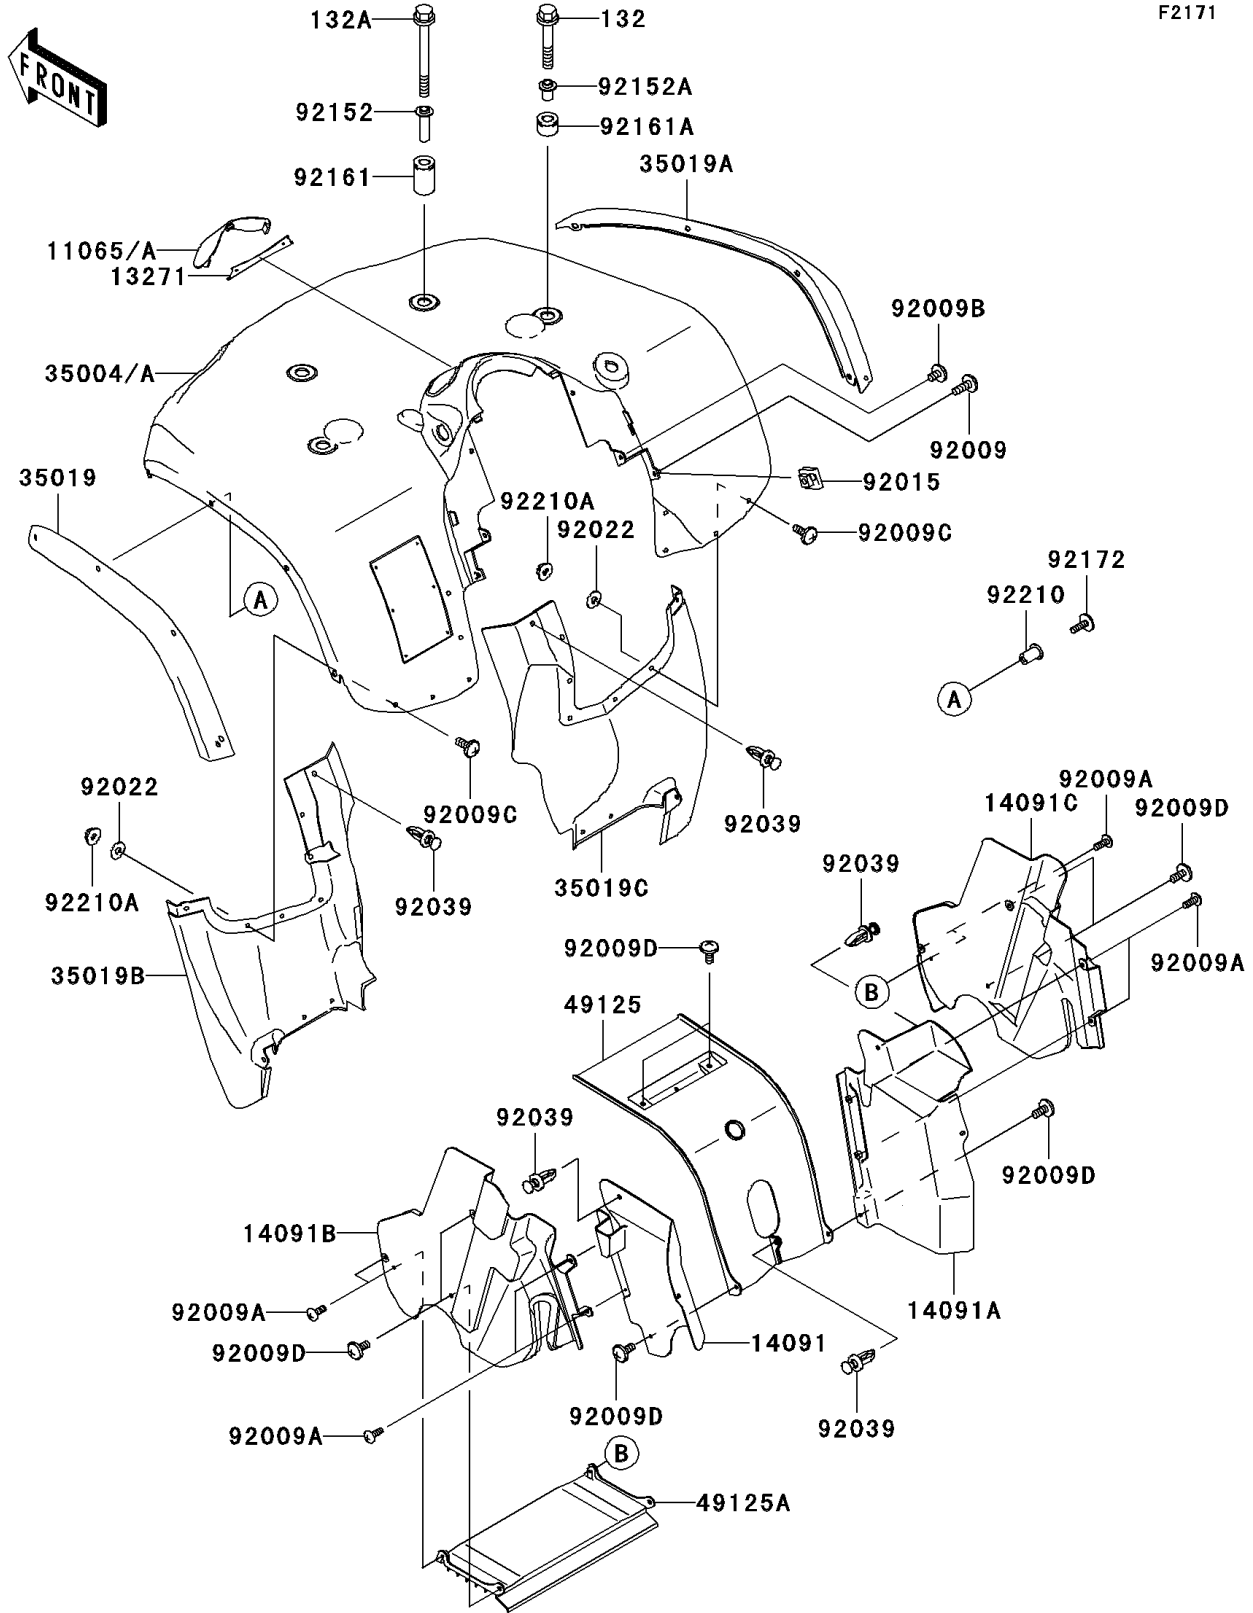

2003 Prairie 650 4X4 PARTS DIAGRAM

Front Fender(s)

F2171

2003 Prairie 650 4X4 PARTS LIST

Front Fender(s)

ITEM NAME	PART NUMBER	QUANTITY
BOLT-FLANGED-SMALL,8X50 (Ref # 132)	132J0850	2
BOLT-FLANGED-SMALL (Ref # 132A)	132J0880	2
CAP,FR FENDER,A.RED (Ref # 11065)	11065-1204-260	1
CAP,FR FENDER,H.GREEN (Ref # 11065A)	11065-1204-6A	1
PLATE,FR FENDER CAP (Ref # 13271)	13271-1640	1
COVER,SIDE,RR,LH (Ref # 14091)	14091-1282	1
COVER,SIDE,RR,RH (Ref # 14091A)	14091-1283	1
COVER,SIDE,FR,LH (Ref # 14091B)	14091-1428	1
COVER,SIDE,FR,RH (Ref # 14091C)	14091-1429	1
FENDER-FRONT,A.RED (Ref # 35004)	35004-1452-260	1
FENDER-FRONT,H.GREEN (Ref # 35004A)	35004-1452-6A	1
FLAP,FR,SIDE,LH,F.BLACK (Ref # 35019)	35019-1365-6Z	1
FLAP,FR,SIDE,RH,F.BLACK (Ref # 35019A)	35019-1366-6Z	1
FLAP,FR,RR,LH,F.BLACK (Ref # 35019B)	35019-1391-6Z	1
FLAP,FR,RR,RH,F.BLACK (Ref # 35019C)	35019-1392-6Z	1
SHROUD,FR,UPP (Ref # 49125)	49125-1081	1
SHROUD,FR,LWR (Ref # 49125A)	49125-1087	1
SCREW,6X18,BLACK (Ref # 92009)	92009-1181	2
SCREW,TAPPING,5X14 (Ref # 92009A)	92009-1197	8
SCREW,6X10 (Ref # 92009B)	92009-1402	2
SCREW,6X16 (Ref # 92009C)	92009-1621	12
SCREW,6X14 (Ref # 92009D)	92009-1662	8
NUT,CLAMP,6MM (Ref # 92015)	92015-1678	2
WASHER,6.5X16X1.0 (Ref # 92022)	92022-1093	12
RIVET (Ref # 92039)	92039-1229	5
COLLAR,L=65 (Ref # 92152)	92152-1226	2
COLLAR,L=33.7 (Ref # 92152A)	92152-1227	2
DAMPER,L=58.5 (Ref # 92161)	92161-1165	2
DAMPER,L=25.5 (Ref # 92161A)	92161-1166	2

2003 Prairie 650 4X4 PARTS LIST

Front Fender(s)

ITEM NAME	PART NUMBER	QUANTITY
SCREW,5X18 (Ref # 92172)	92172-1063	8
NUT,POP,5MM (Ref # 92210)	92210-1227	8
NUT,6MM (Ref # 92210A)	92210-1368	12