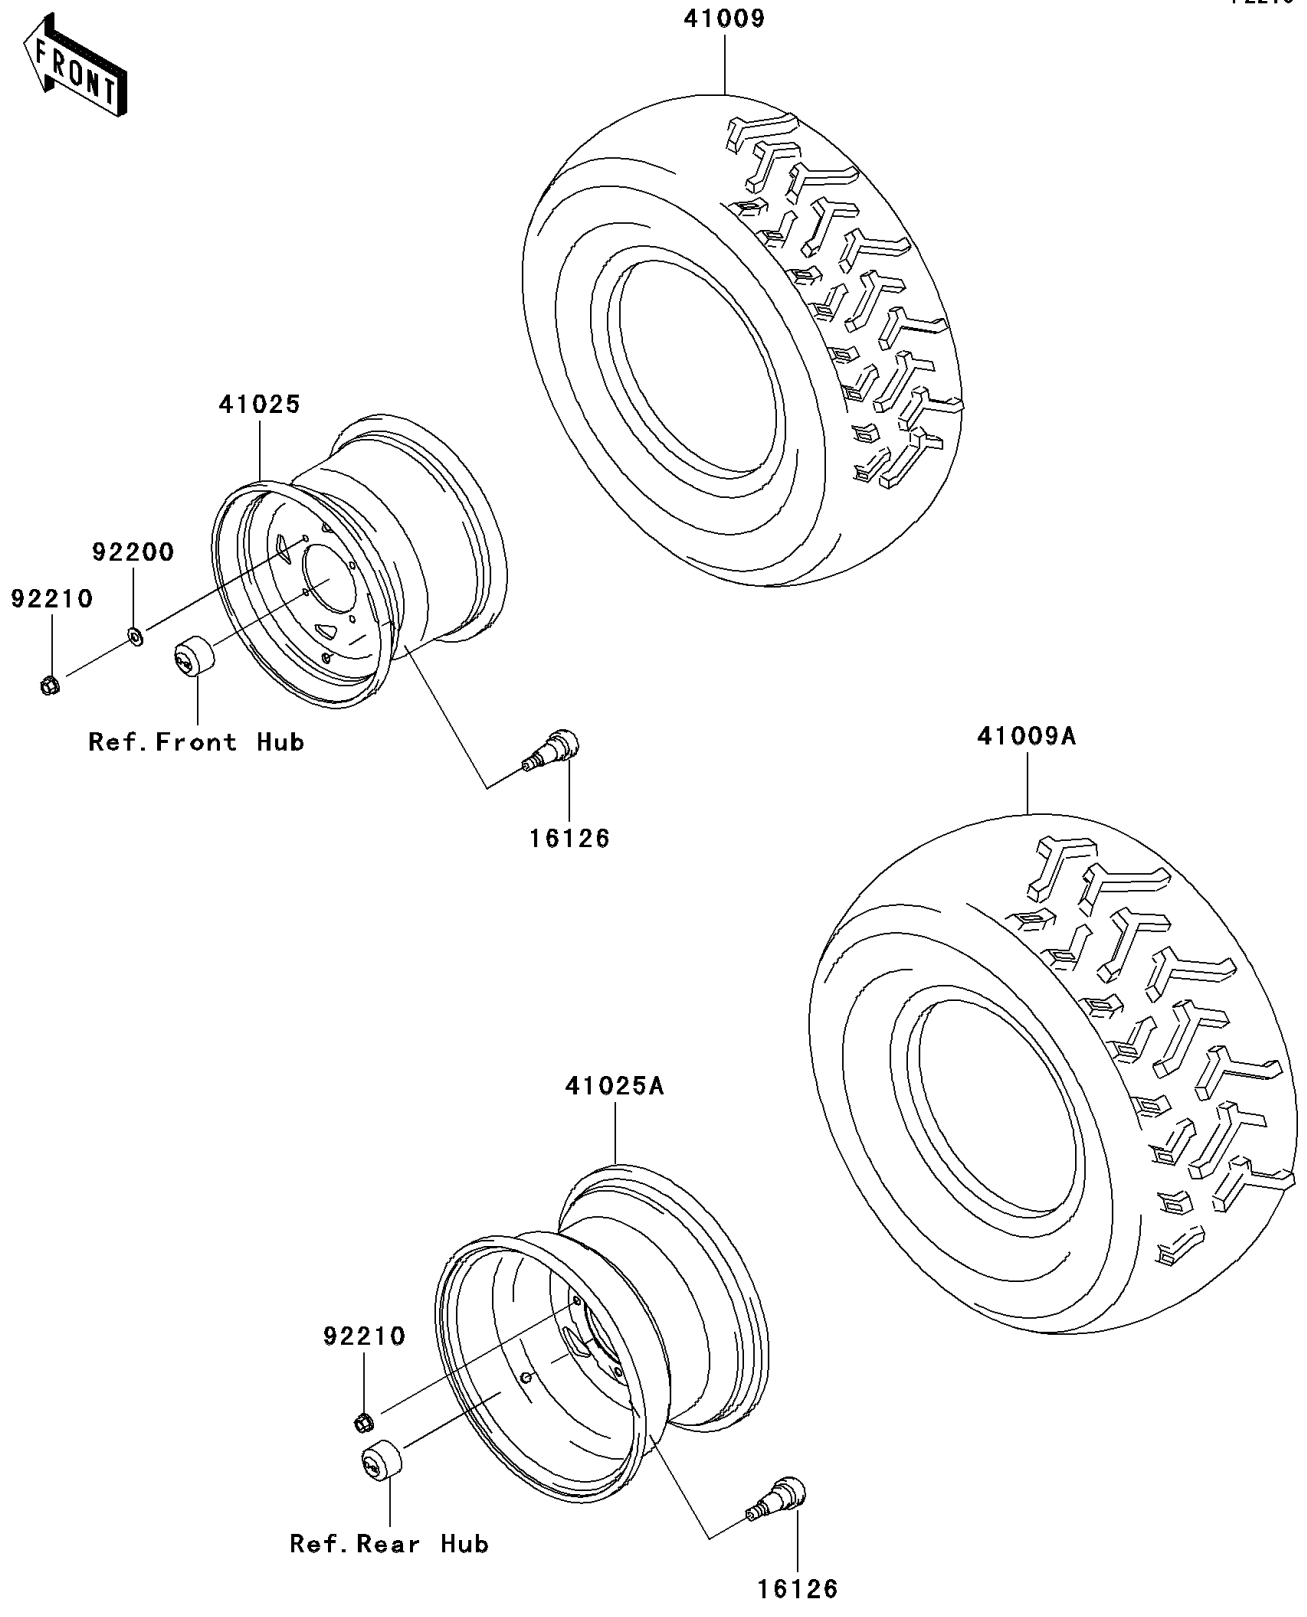

2003 Prairie 650 4X4 PARTS DIAGRAM

Wheels/Tires

F2210

2003 Prairie 650 4X4 PARTS LIST

Wheels/Tires

ITEM NAME	PART NUMBER	QUANTITY
VALVE (Ref # 16126)	16126-4001	4
TIRE,FR,AT25X8-12,KT121A(D) (Ref # 41009)	41009-1117	2
TIRE,RR,AT25X10-12,KT127A (Ref # 41009A)	41009-1380	2
RIM,FR,12X6.0,S.GOLD (Ref # 41025)	41025-1375-UF	2
RIM,RR,12X7.5AT,S.GOLD (Ref # 41025A)	41025-1426-UF	2
WASHER,10.5X25X1.6 (Ref # 92200)	92200-1595	8
NUT,FLANGED,10MM (Ref # 92210)	92210-1325	16