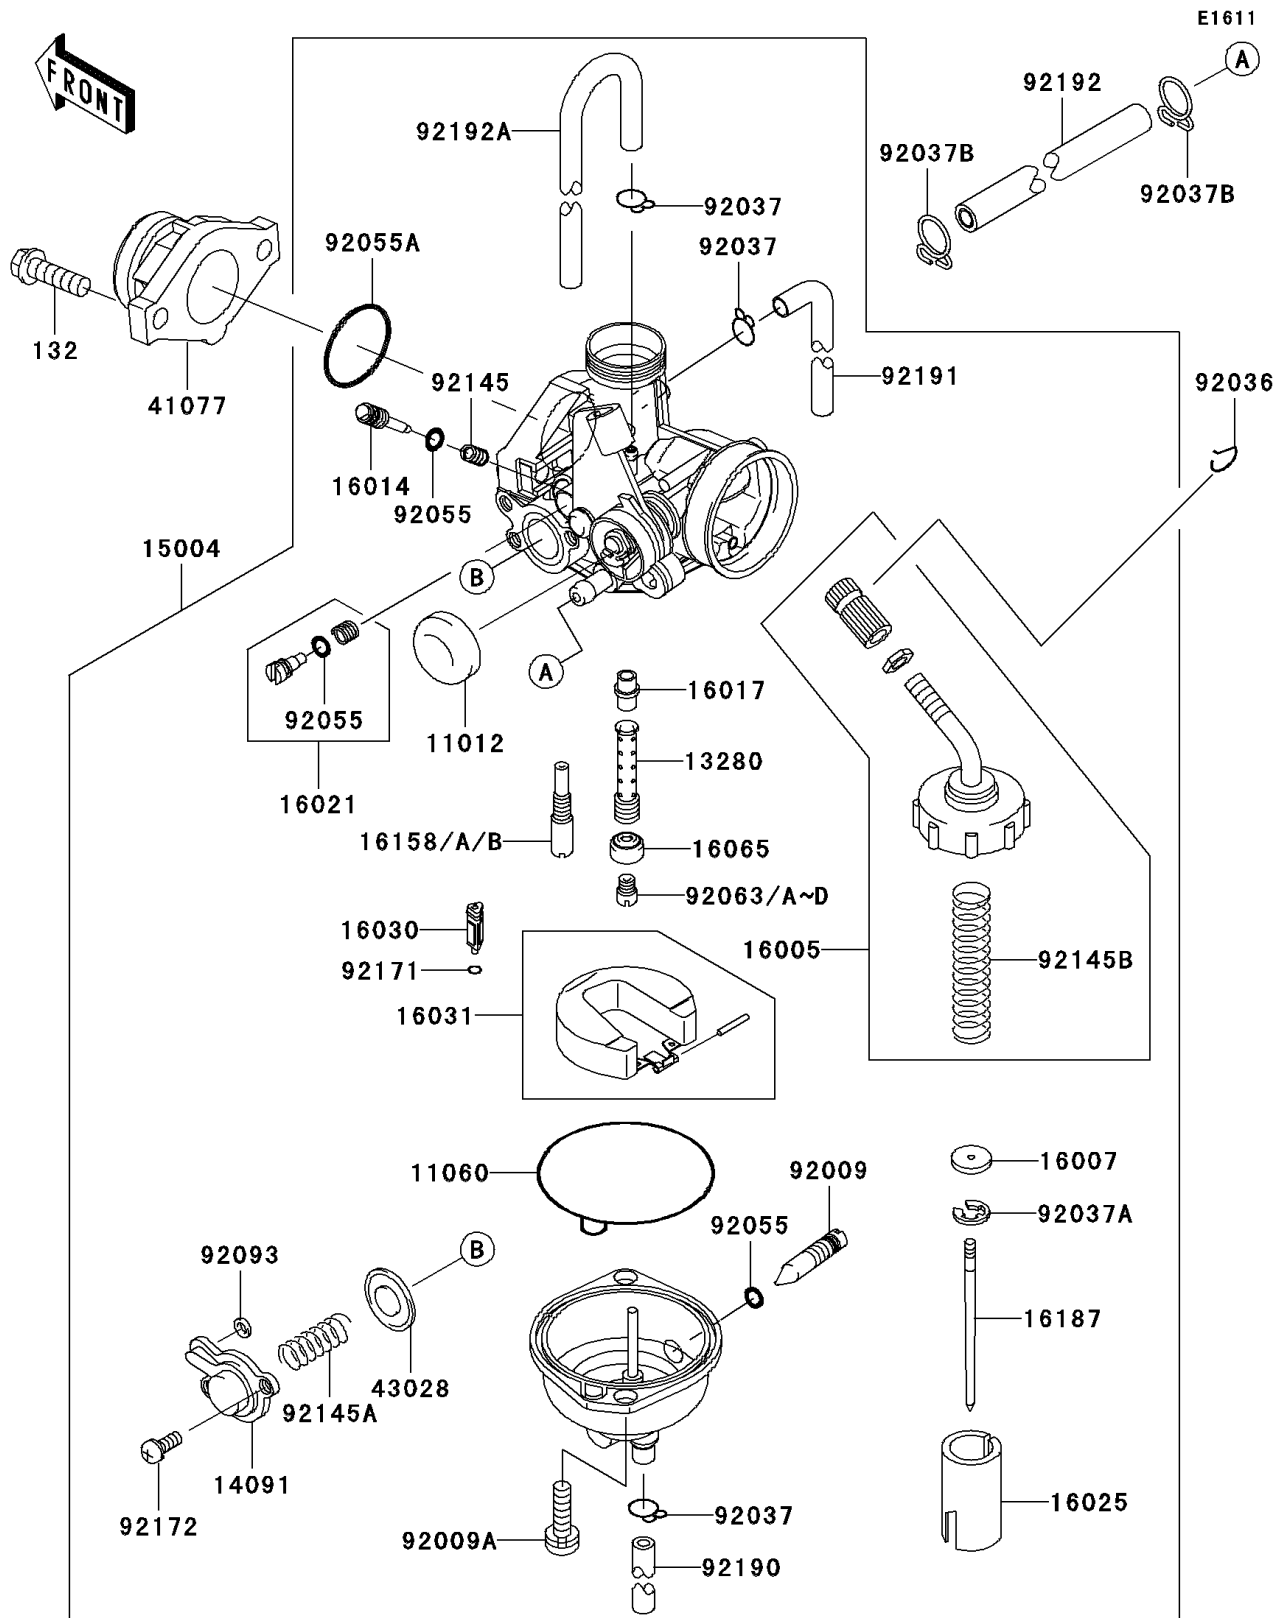

2008 KLX®140 PARTS DIAGRAM

Carburetor

2008 KLX®140 PARTS LIST

Carburetor

ITEM NAME	PART NUMBER	QUANTITY
CAP,CHOKE (Ref # 11012)	11012-1940	1
GASKET,FLOAT CHAMBER (Ref # 11060)	11060-1700	1
HOLDER,NEEDLE JET (Ref # 13280)	13280-0286	1
COVER (Ref # 14091)	14091-0285	1
CARBURETOR-ASSY,PB20 (Ref # 15004)	15004-0024	1
TOP-CHAMBER (Ref # 16005)	16005-1091	1
SEAT-SPRING (Ref # 16007)	16007-1103	1
SCREW-PILOT AIR (Ref # 16014)	16014-0011	1
JET-NEEDLE (Ref # 16017)	16017-0014	1
SCREW-THROTTLE STOP (Ref # 16021)	16021-1203	1
VALVE-THROTTLE (Ref # 16025)	16025-0015	1
VALVE-FLOAT (Ref # 16030)	16030-0003	1
FLOAT (Ref # 16031)	16031-0004	1
HOLDER-CARBURETOR,JET (Ref # 16065)	16065-1106	1
JET-SLOW,#35 (Ref # 16158)	16158-0004	AR
JET-SLOW,#40 (Ref # 16158A)	16158-0005	AR
JET-SLOW,#38 (Ref # 16158B)	16158-1063	1
NEEDLE-JET,NNAA (Ref # 16187)	16187-0283	1
ADAPTER (Ref # 41077)	41077-0038	1
DIAPHRAGM (Ref # 43028)	43028-0003	1
SCREW,DRAIN (Ref # 92009)	92009-1057	1
SCREW (Ref # 92009A)	92009-1750	2
RING-SNAP (Ref # 92036)	92036-018	1
CLAMP,TUBE (Ref # 92037)	92037-1142	3
CLAMP,JET NEEDLE (Ref # 92037A)	92037-1401	1
CLAMP (Ref # 92037B)	92037-1712	2
RING-O (Ref # 92055)	92055-1053	3
RING-O (Ref # 92055A)	92055-1541	1
JET-MAIN,#90 (Ref # 92063)	92063-0013	AR

2008 KLX®140 PARTS LIST

Carburetor

ITEM NAME	PART NUMBER	QUANTITY
JET-MAIN,#92 (Ref # 92063A)	92063-0014	AR
JET-MAIN,#95 (Ref # 92063B)	92063-0015	1
JET-MAIN,#98 (Ref # 92063C)	92063-0016	AR
JET-MAIN,#100 (Ref # 92063D)	92063-0017	AR
SEAL,"U"RING (Ref # 92093)	92093-1046	1
BOLT-FLANGED-SMALL,6X20 (Ref # 132)	132BC0620	2
SPRING (Ref # 92145)	92145-0004	1
SPRING (Ref # 92145A)	92145-0217	1
SPRING (Ref # 92145B)	92145-0610	1
CLAMP (Ref # 92171)	92171-1837	1
SCREW (Ref # 92172)	92172-0165	2
TUBE,3.5X6.5X240 (Ref # 92190)	92190-1218	1
TUBE,3.5X6.5X298 (Ref # 92191)	92191-1142	1
TUBE,5X10X150 (Ref # 92192)	92192-0477	1
TUBE,3.5X6.5X18/320 (Ref # 92192A)	92192-0690	1