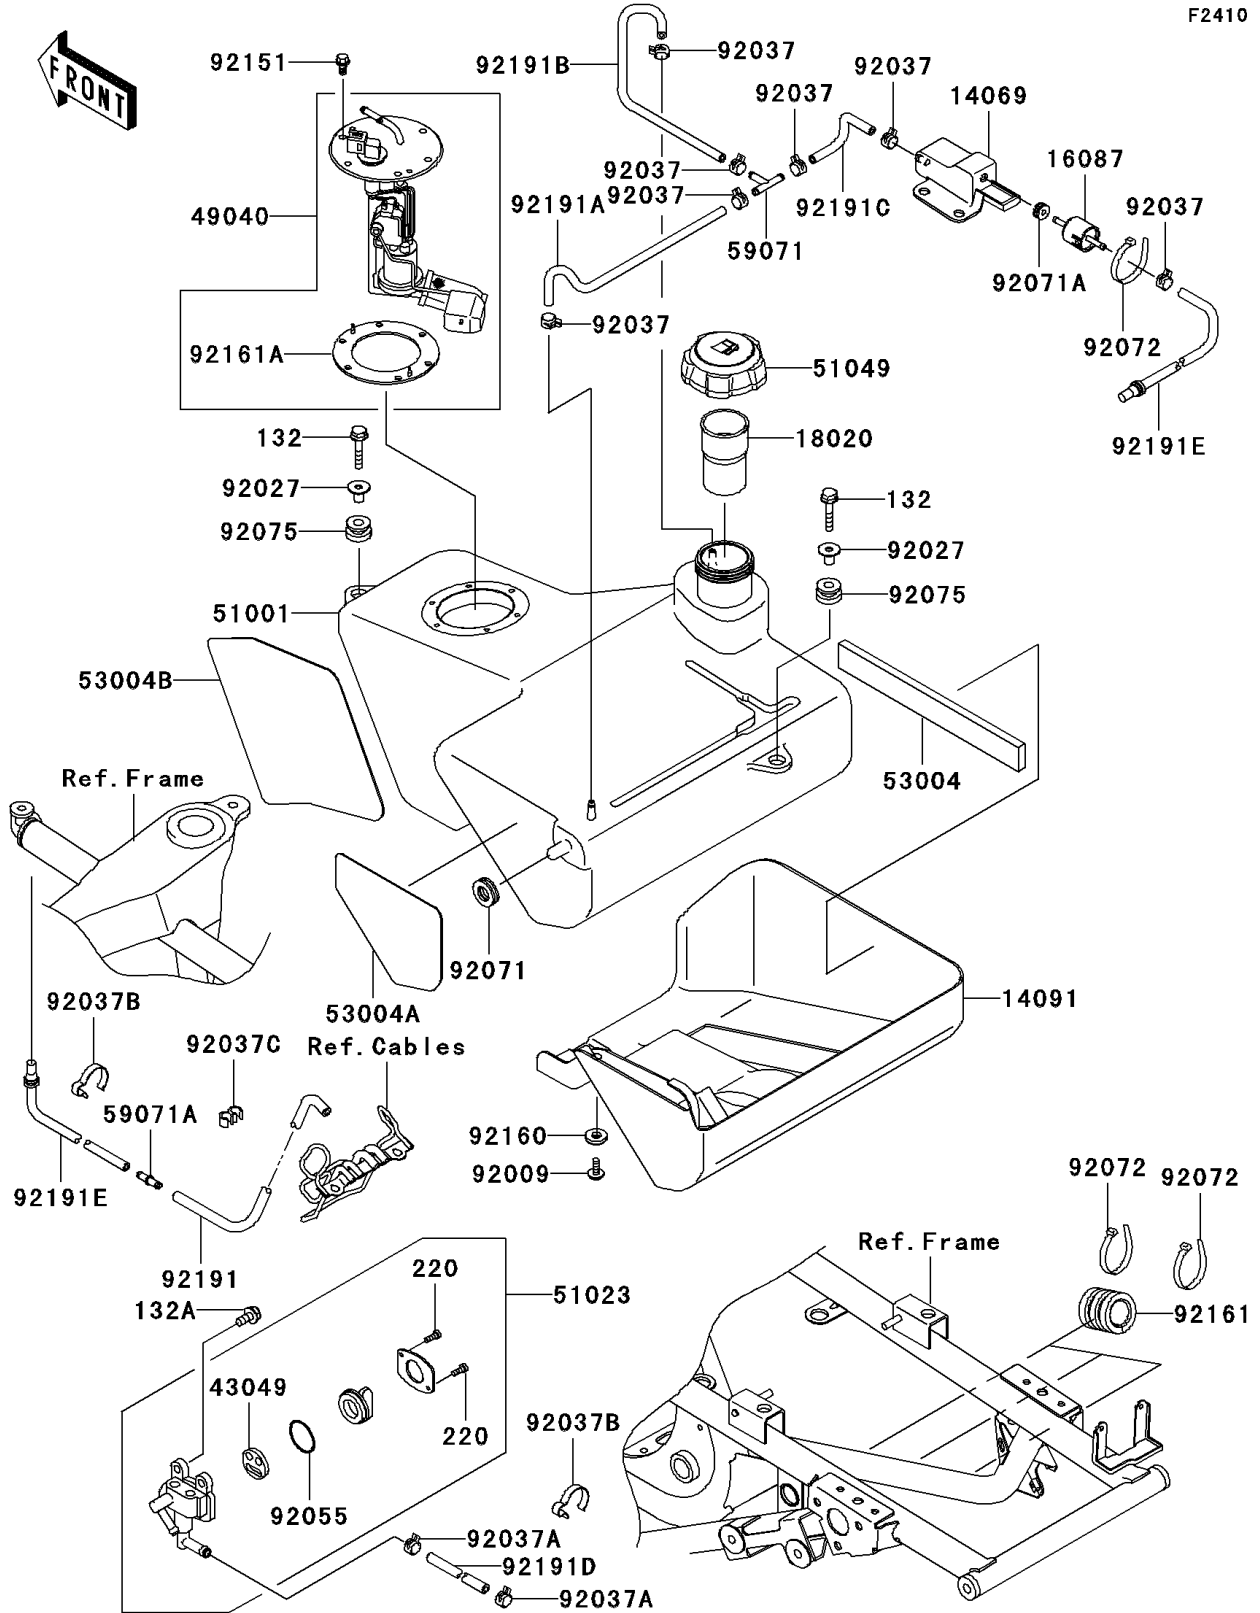

2003 Prairie 650 4X4 PARTS DIAGRAM

Fuel Tank

F2410

2003 Prairie 650 4X4 PARTS LIST

Fuel Tank

ITEM NAME	PART NUMBER	QUANTITY
BOLT-FLANGED-SMALL (Ref # 132)	132G0630	2
BOLT-FLANGED-SMALL (Ref # 132A)	132J0612	2
SCREW-PAN-CROS (Ref # 220)	220B0308	2
BREATHER,TANK (Ref # 14069)	14069-1069	1
COVER,FUEL TANK (Ref # 14091)	14091-1404	1
VALVE-CHECK (Ref # 16087)	16087-1054	1
BAFFLE,FUEL TANK CAP (Ref # 18020)	18020-1278	1
PACKING,TAP VALVE (Ref # 43049)	43049-1091	1
PUMP-FUEL (Ref # 49040)	49040-1076	1
TANK-COMP-FUEL (Ref # 51001)	51001-1638	1
TAP-ASSY,FUEL (Ref # 51023)	51023-1341	1
CAP-TANK,FUEL (Ref # 51049)	51049-1128	1
MAT,FUEL TANK COVER (Ref # 53004)	53004-1161	1
MAT,FUEL TANK (Ref # 53004A)	53004-1164	1
MAT,FUEL TANK (Ref # 53004B)	53004-1165	1
JOINT (Ref # 59071)	59071-3705	1
JOINT (Ref # 59071A)	59071-3717	1
SCREW,6X12 (Ref # 92009)	92009-1480	1
COLLAR,L=16.1 (Ref # 92027)	92027-1847	2
CLAMP,TUBE (Ref # 92037)	92037-1461	7
CLAMP,TUBE (Ref # 92037A)	92037-1505	2
CLAMP,HOSE (Ref # 92037B)	92037-1552	2
CLAMP,HOSE (Ref # 92037C)	92037-1603	1
RING-O,TAP LEVER (Ref # 92055)	92055-1419	1
GROMMET,AIR SUCTION VALVE (Ref # 92071)	92071-1249	1
GROMMET (Ref # 92071A)	92071-1266	1
BAND,L=188 (Ref # 92072)	92072-1239	7
DAMPER (Ref # 92075)	92075-1787	2
BOLT,FLANGED,5X11.5 (Ref # 92151)	92151-1754	6

2003 Prairie 650 4X4 PARTS LIST

Fuel Tank

ITEM NAME	PART NUMBER	QUANTITY
DAMPER (Ref # 92160)	92160-1017	1
DAMPER,FUEL TANK,RR (Ref # 92161)	92161-1111	3
DAMPER,FUEL PUMP (Ref # 92161A)	92161-1272	1
TUBE,CANISTER-SEPARATOR,BLUE (Ref # 92191)	92191-1384	1
TUBE,TANK-FRONT (Ref # 92191A)	92191-1639	1
TUBE,TANK-REAR (Ref # 92191B)	92191-1640	1
TUBE,5X9X160 (Ref # 92191C)	92191-1641	1
TUBE,5.3X10.5X425 (Ref # 92191D)	92191-1665	1
TUBE,TANK BREATHER (Ref # 92191E)	92191-1666	2