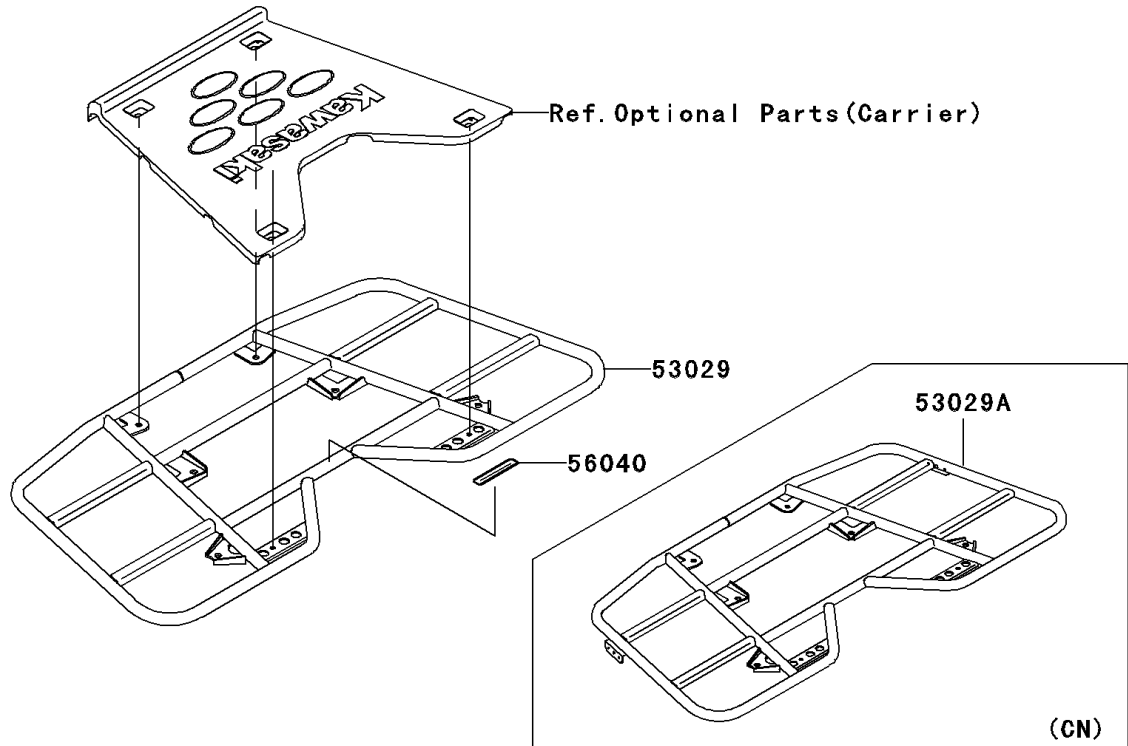

# 2003 Prairie 650 4X4 PARTS DIAGRAM

Carrier(s)

F2520

## 2003 Prairie 650 4X4 PARTS LIST

Carrier(s)

ITEM NAME	PART NUMBER	QUANTITY
BOLT-FLANGED,10X20 (Ref # 130)	130P1020	2
LABEL-WARNING,MAXIMUM LOAD (Ref # 56040)	56040-1321	1
LABEL-WARNING,MAXIMUM LOAD (Ref # 56070)	56070-1252	1
CARRIER,FR,S.GOLD (Ref # 53029)	53029-1235-UF	1
CARRIER,FR,S.GOLD (Ref # 53029A)	53029-1239-UF	1
CARRIER,RR,S.GOLD (Ref # 53029B)	53029-1244-UF	1
CARRIER,RR,S.GOLD (Ref # 53029C)	53029-1245-UF	1