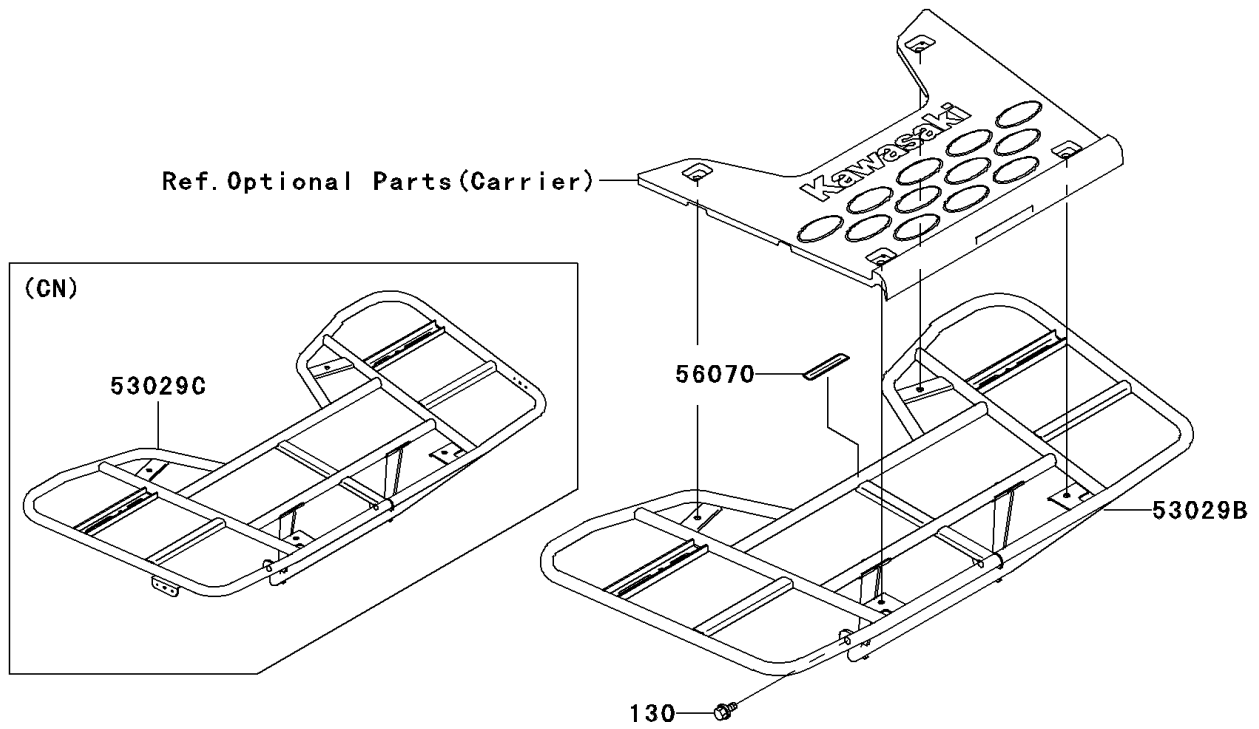

# 2003 Prairie 650 4X4 PARTS DIAGRAM

Carrier(s)

F2520

## 2003 Prairie 650 4X4 PARTS LIST

Carrier(s)

ITEM NAME	PART NUMBER	QUANTITY
BOLT-FLANGED,10X20 (Ref # 130)	130P1020	2
LABEL-WARNING,MAXIMUM LOAD (Ref # 56040)	56040-1321	1
LABEL-WARNING,MAXIMUM LOAD (Ref # 56070)	56070-1252	1
CARRIER,FR,S.GOLD (Ref # 53029)	53029-1235-UF	1
CARRIER,FR,S.GOLD (Ref # 53029A)	53029-1239-UF	1
CARRIER,RR,S.GOLD (Ref # 53029B)	53029-1244-UF	1
CARRIER,RR,S.GOLD (Ref # 53029C)	53029-1245-UF	1