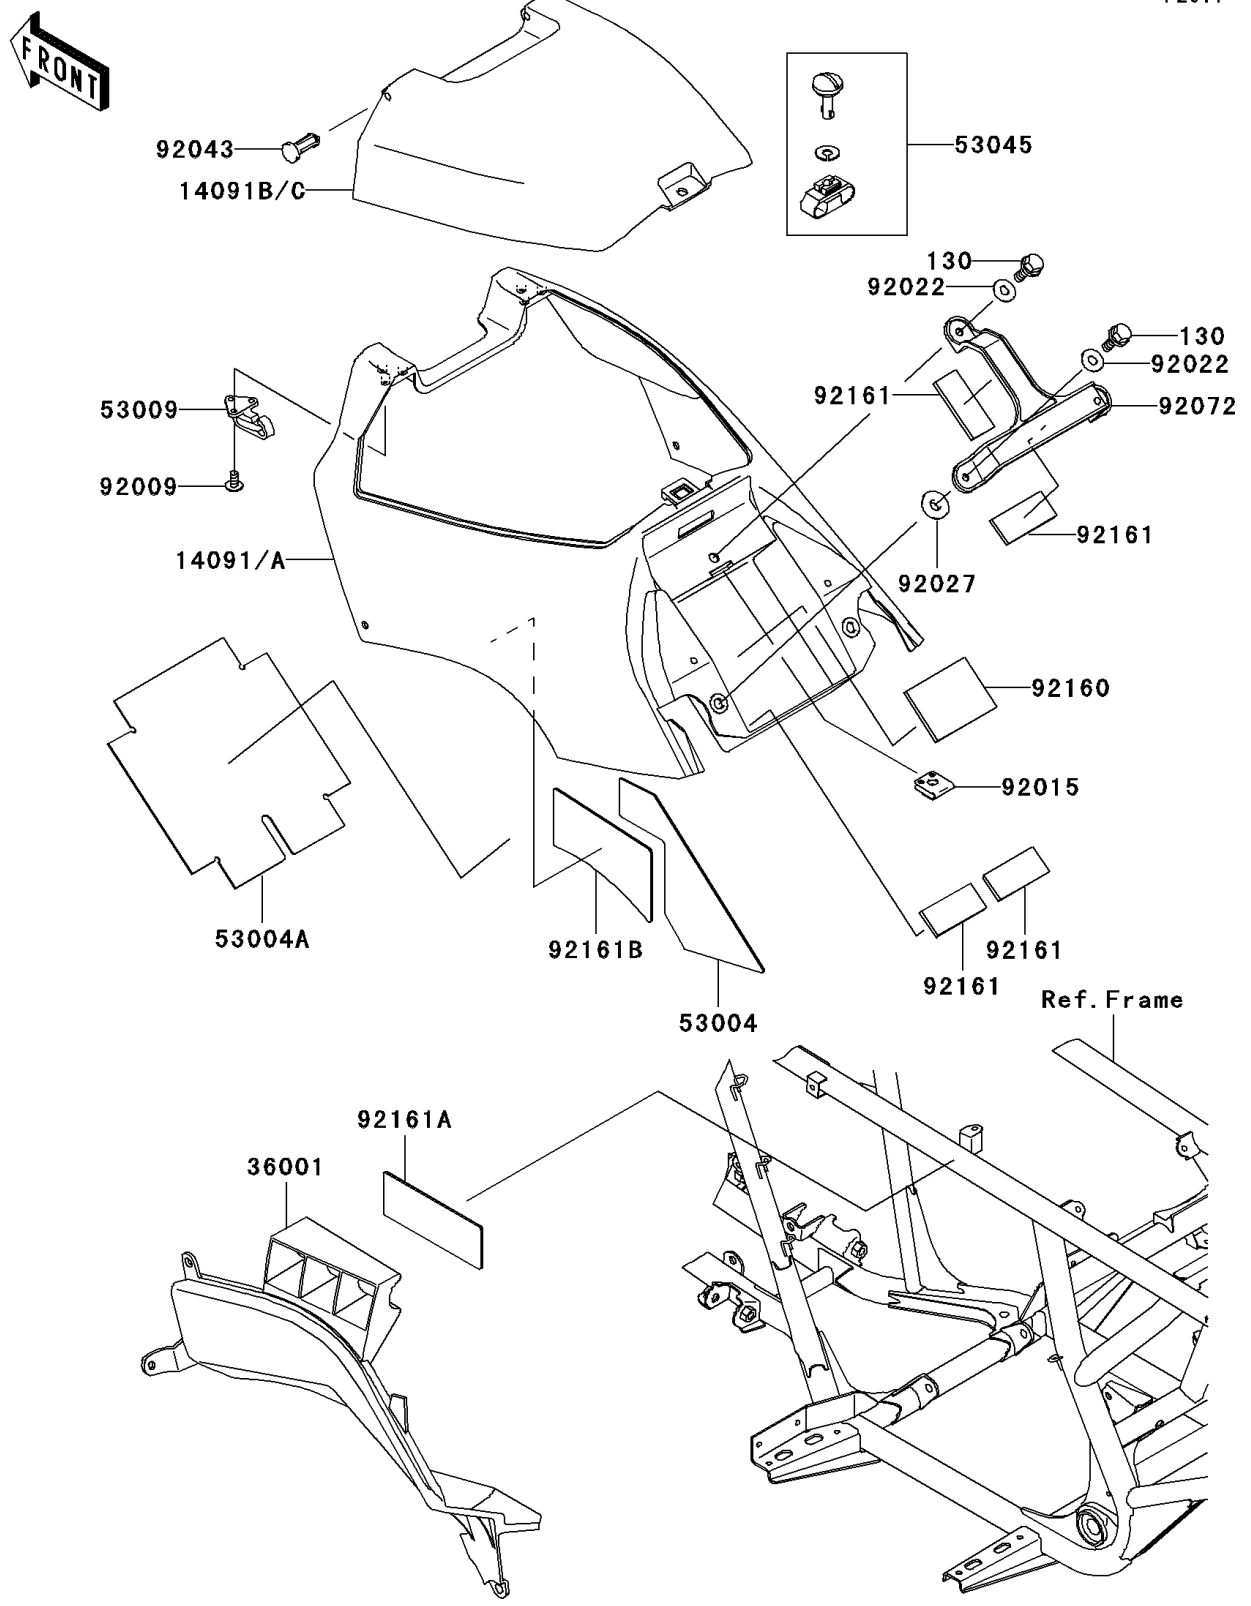

2003 Prairie 650 4X4 PARTS DIAGRAM

Side Covers

F2611

2003 Prairie 650 4X4 PARTS LIST

Side Covers

ITEM NAME	PART NUMBER	QUANTITY
BOLT-FLANGED,6X18 (Ref # 130)	130J0618	3
COVER,FUEL TANK,A.RED (Ref # 14091)	14091-1423-260	1
COVER,FUEL TANK,H.GREEN (Ref # 14091A)	14091-1423-6A	1
COVER,FUEL TANK,UPP,A.RED (Ref # 14091B)	14091-1424-260	1
COVER,FUEL TANK,UPP,H.GREEN (Ref # 14091C)	14091-1424-6A	1
COVER-SIDE (Ref # 36001)	36001-1647	1
MAT,FUEL TANK COVER (Ref # 53004)	53004-1148	1
MAT,BATTERY CASE (Ref # 53004A)	53004-1172	1
HINGE,FUEL TANK COVER,FR (Ref # 53009)	53009-1110	2
HOOK-ASSY,FUEL TANK COVER,RR (Ref # 53045)	53045-1070	1
SCREW,TAPPING,5X10 (Ref # 92009)	92009-1332	6
NUT,CLAMP,6MM (Ref # 92015)	92015-1678	1
WASHER,6.5X16X1.0 (Ref # 92022)	92022-1093	3
COLLAR,L=4.7 (Ref # 92027)	92027-1964	2
PIN,HINGE (Ref # 92043)	92043-1623	2
BAND,BATTERY (Ref # 92072)	92072-1406	1
DAMPER,BATTERY (Ref # 92160)	92160-1897	1
DAMPER,BATTERY (Ref # 92161)	92161-1127	4
DAMPER,SIDE COVER (Ref # 92161A)	92161-1201	1
DAMPER,FUEL TANK COVER (Ref # 92161B)	92161-1202	1