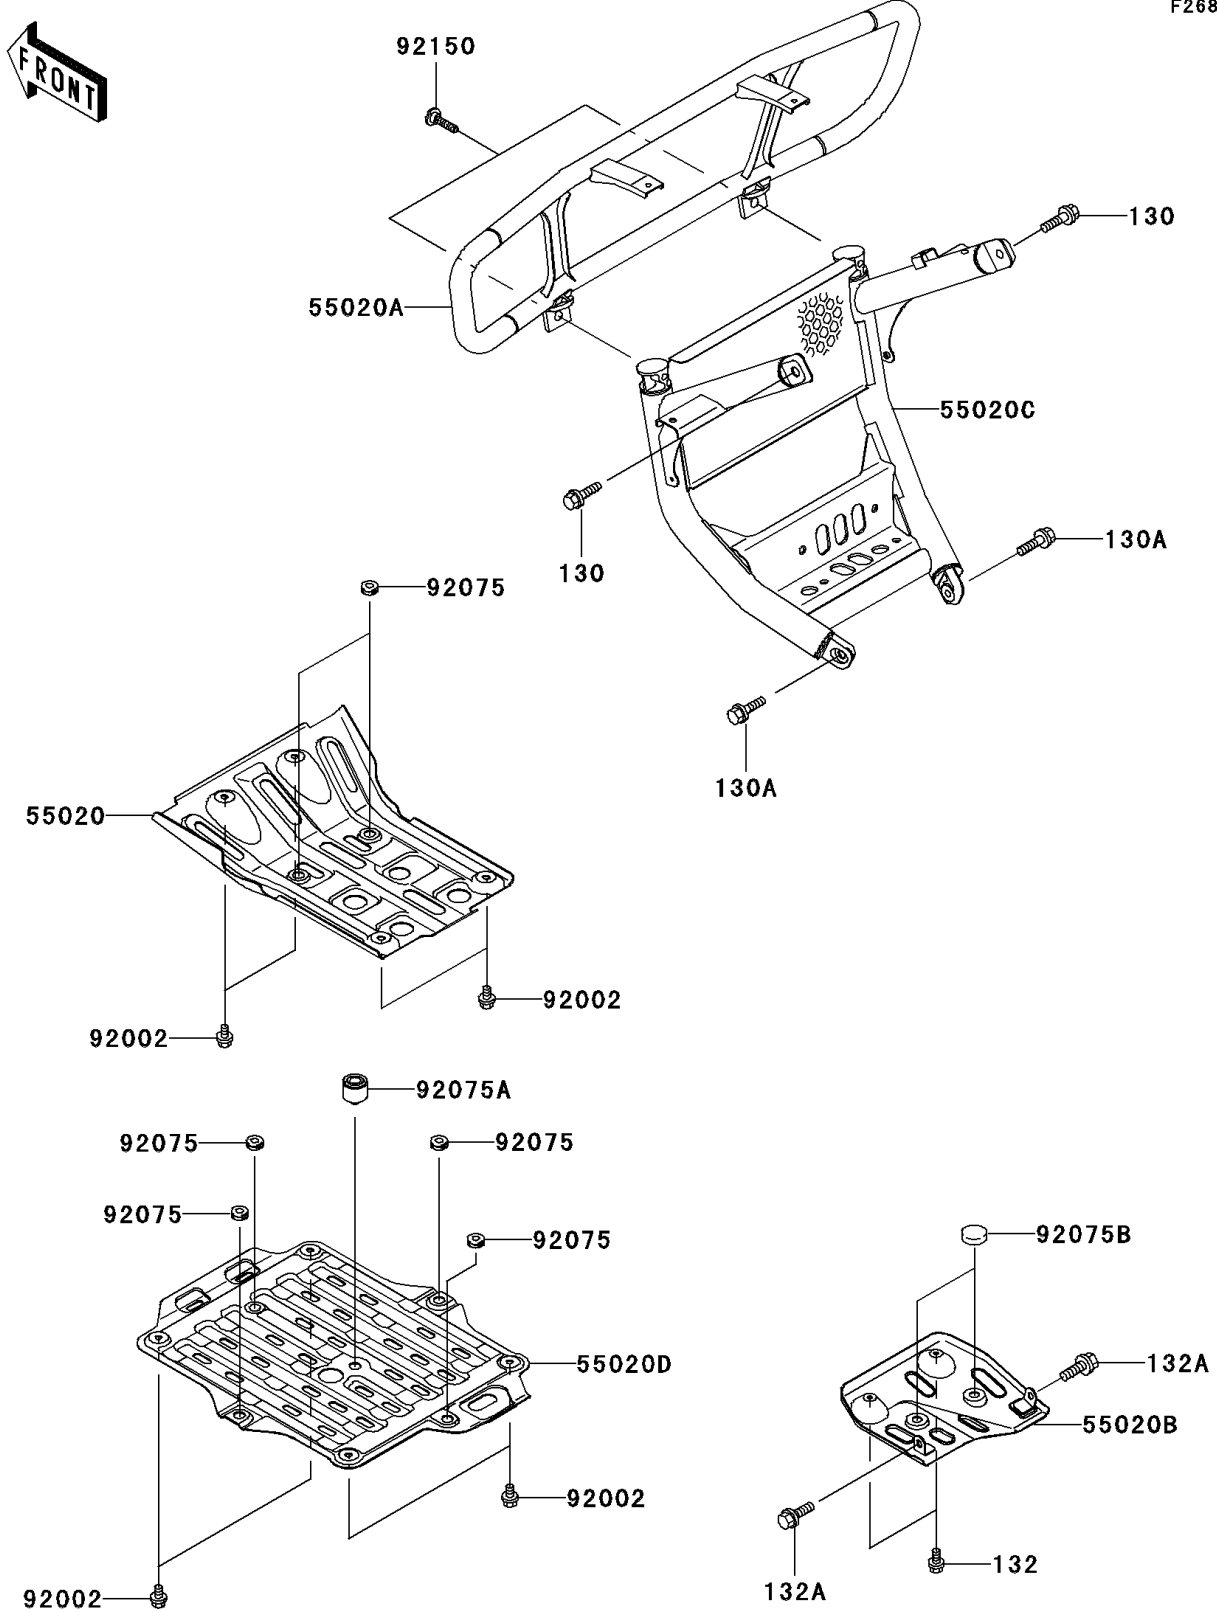

2003 Prairie 650 4X4 PARTS DIAGRAM

Guard(s)

F2680

2003 Prairie 650 4X4 PARTS LIST

Guard(s)

ITEM NAME	PART NUMBER	QUANTITY
BOLT-FLANGED,8X20 (Ref # 130)	130T0820	2
BOLT-FLANGED (Ref # 130A)	130Z0820	2
BOLT-FLANGED-SMALL (Ref # 132)	132J0612	2
BOLT-FLANGED-SMALL,8X16 (Ref # 132A)	132J0816	2
GUARD,FRONT SKID (Ref # 55020)	55020-0001	1
GUARD,FR,UPP,S.GOLD (Ref # 55020A)	55020-1741-UF	1
GUARD,SWING ARM (Ref # 55020B)	55020-1756	1
GUARD,FR,LWR,S.GOLD (Ref # 55020C)	55020-1760-UF	1
GUARD,ENGINE,UNDER (Ref # 55020D)	55020-1808	1
BOLT,6X10 (Ref # 92002)	92002-1449	8
DAMPER (Ref # 92075)	92075-051	6
DAMPER,STAND,CNT (Ref # 92075A)	92075-1002	1
DAMPER,SIDE STAND (Ref # 92075B)	92075-157	2
BOLT,DISC PLATE,8X30 (Ref # 92150)	92150-1728	2