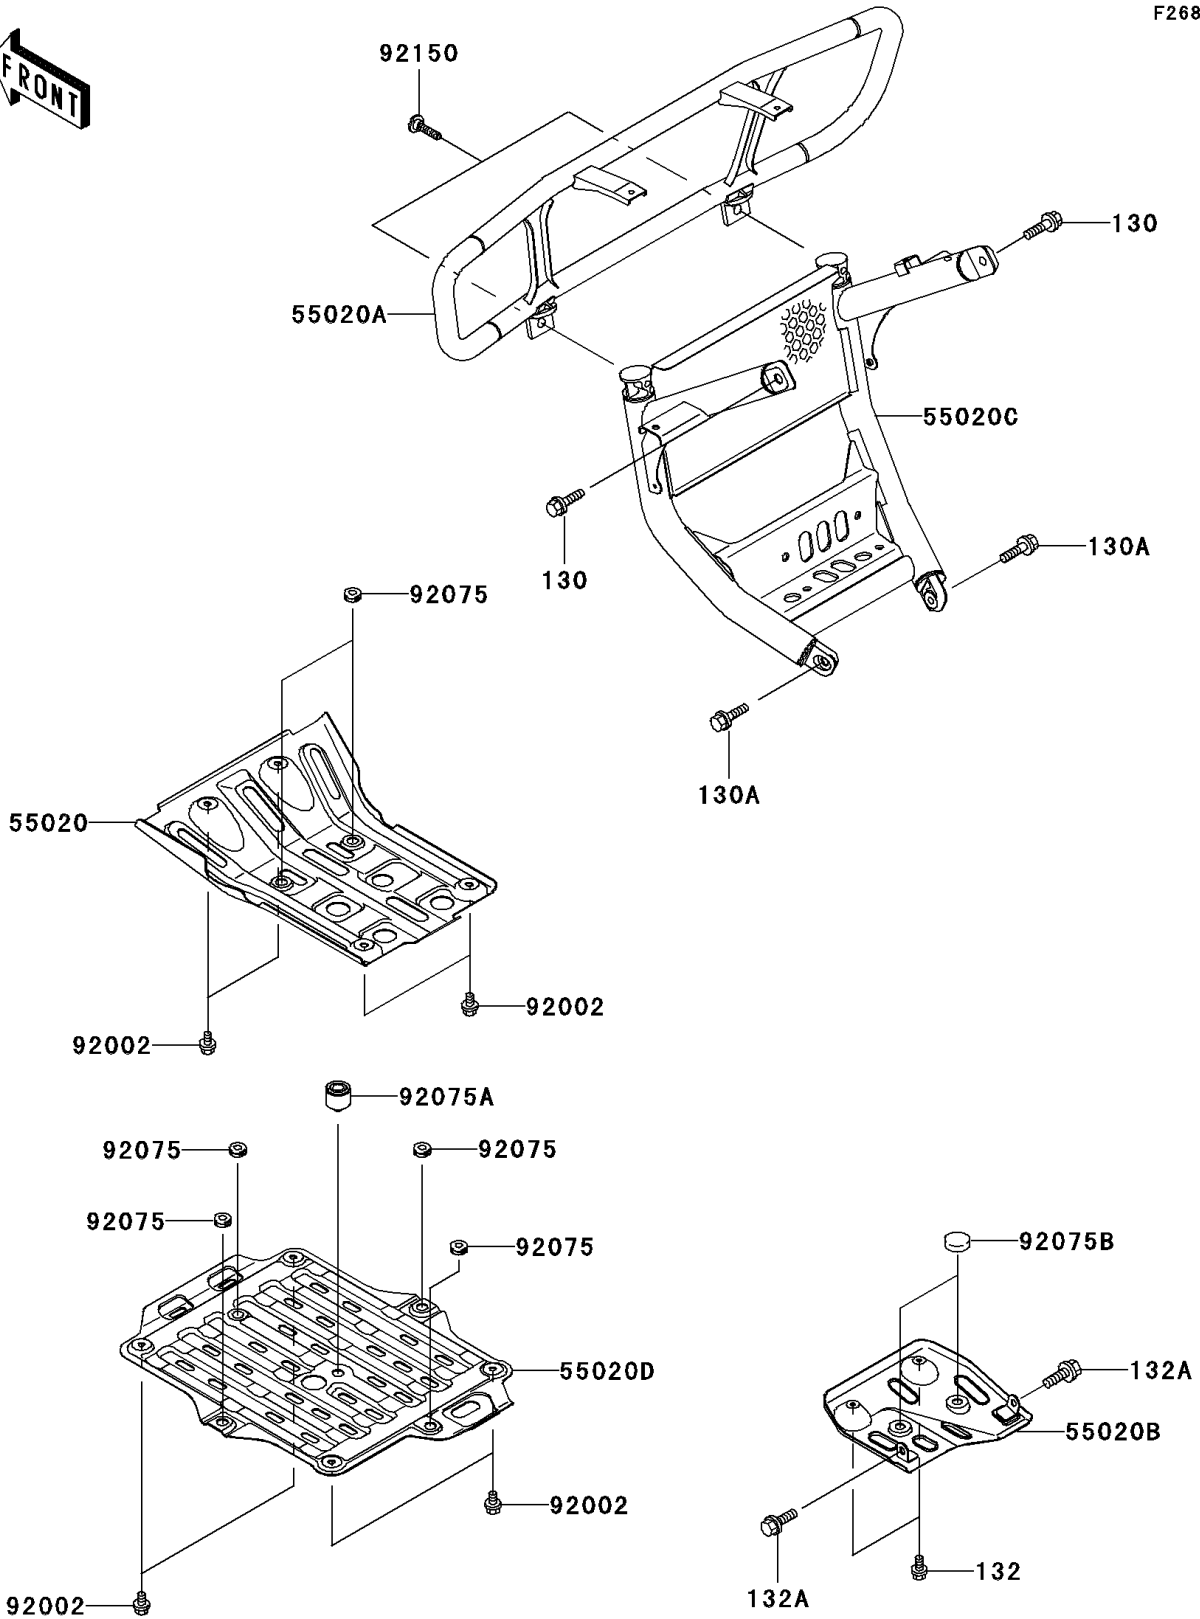

2003 Prairie 650 4X4 PARTS DIAGRAM

Guard(s)

F2680

2003 Prairie 650 4X4 PARTS LIST

Guard(s)

ITEM NAME	PART NUMBER	QUANTITY
BOLT-FLANGED,8X20 (Ref # 130)	130T0820	2
BOLT-FLANGED (Ref # 130A)	130Z0820	2
BOLT-FLANGED-SMALL (Ref # 132)	132J0612	2
BOLT-FLANGED-SMALL,8X16 (Ref # 132A)	132J0816	2
GUARD,FRONT SKID (Ref # 55020)	55020-0001	1
GUARD,FR,UPP,S.GOLD (Ref # 55020A)	55020-1741-UF	1
GUARD,SWING ARM (Ref # 55020B)	55020-1756	1
GUARD,FR,LWR,S.GOLD (Ref # 55020C)	55020-1760-UF	1
GUARD,ENGINE,UNDER (Ref # 55020D)	55020-1808	1
BOLT,6X10 (Ref # 92002)	92002-1449	8
DAMPER (Ref # 92075)	92075-051	6
DAMPER,STAND,CNT (Ref # 92075A)	92075-1002	1
DAMPER,SIDE STAND (Ref # 92075B)	92075-157	2
BOLT,DISC PLATE,8X30 (Ref # 92150)	92150-1728	2