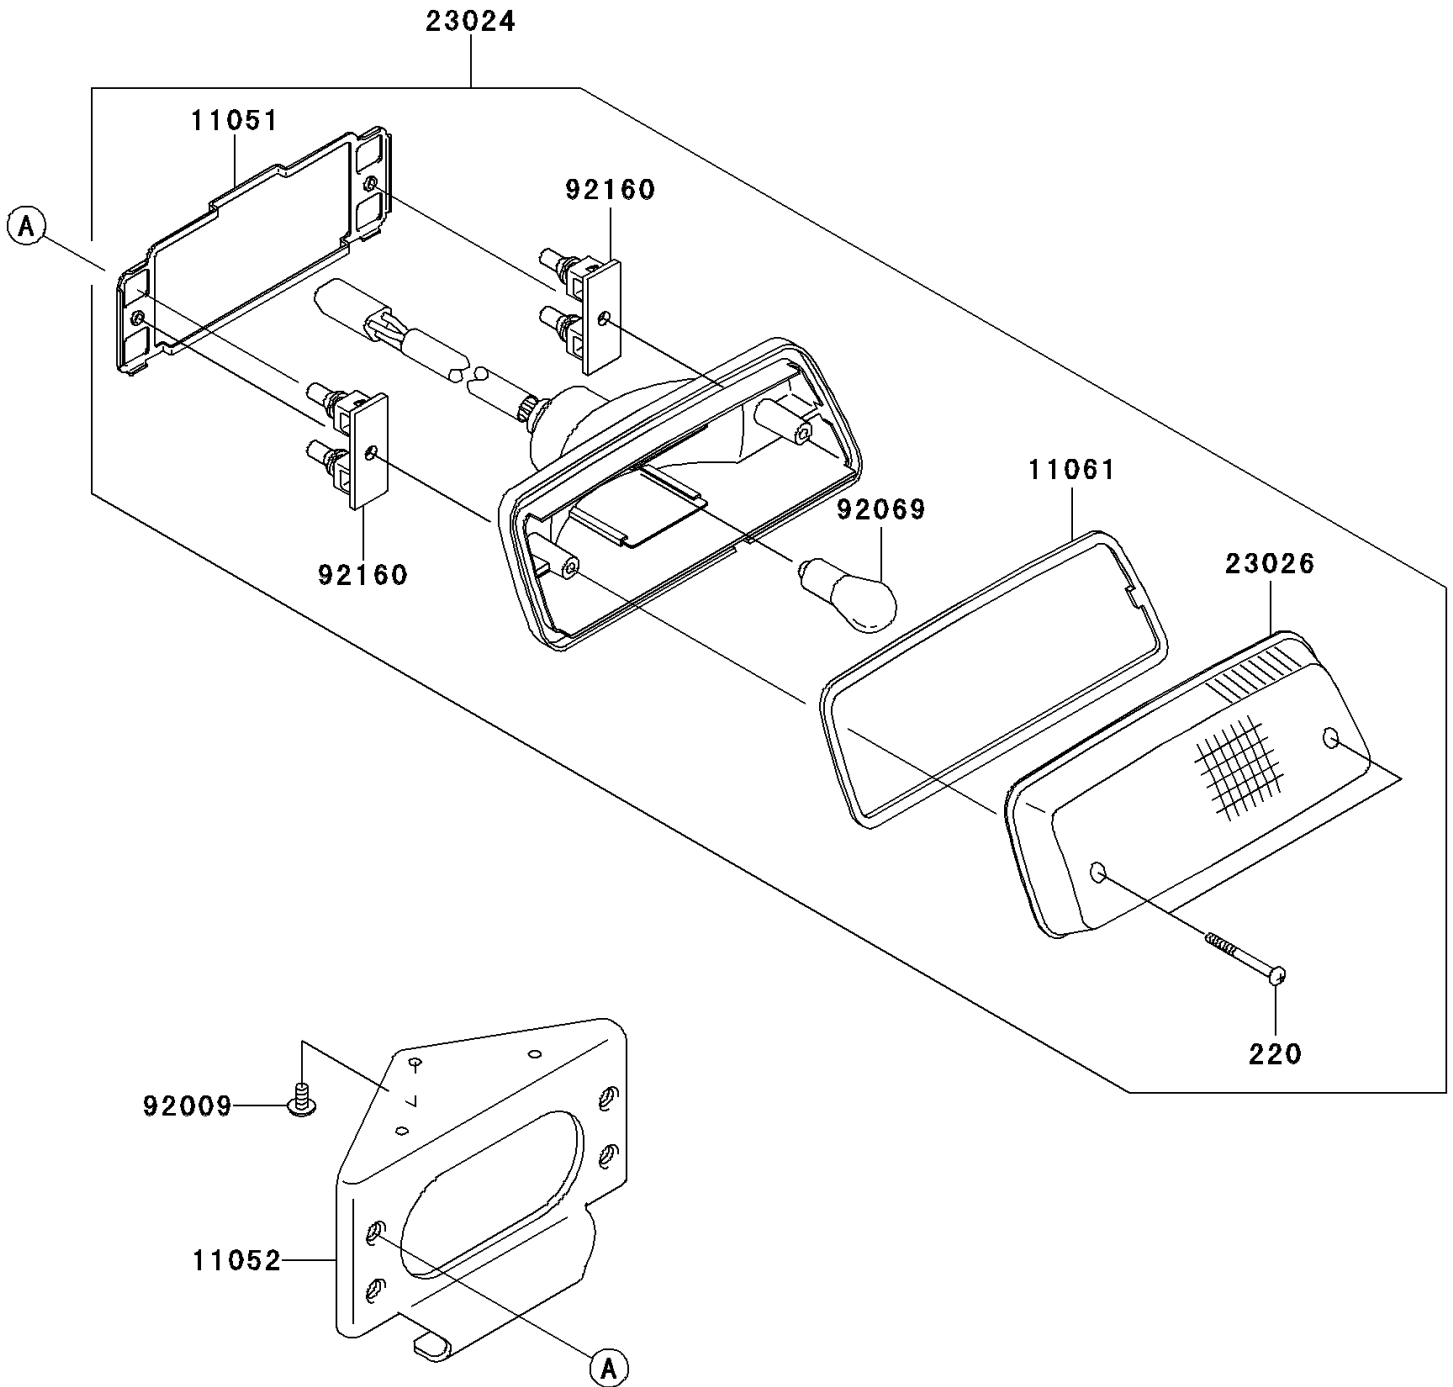

2003 Prairie 650 4X4 PARTS DIAGRAM

Taillight(s)

F2720

2003 Prairie 650 4X4 PARTS LIST

Taillight(s)

ITEM NAME	PART NUMBER	QUANTITY
SCREW-PAN-CROS (Ref # 220)	220B0440	2
BRACKET,TAIL LAMP (Ref # 11051)	11051-1870	1
BRACKET,TAIL LAMP (Ref # 11052)	11052-1360	1
GASKET,TAIL LAMP LENS (Ref # 11061)	11061-0055	1
LAMP-ASSY-TAIL (Ref # 23024)	23024-1130	1
LENS,TAIL LAMP (Ref # 23026)	23026-1230	1
SCREW,TAPPING,5X10 (Ref # 92009)	92009-1332	3
BULB,12V 21/5W (Ref # 92069)	92069-063	1
DAMPER,TAIL LAMP (Ref # 92160)	92160-1053	2