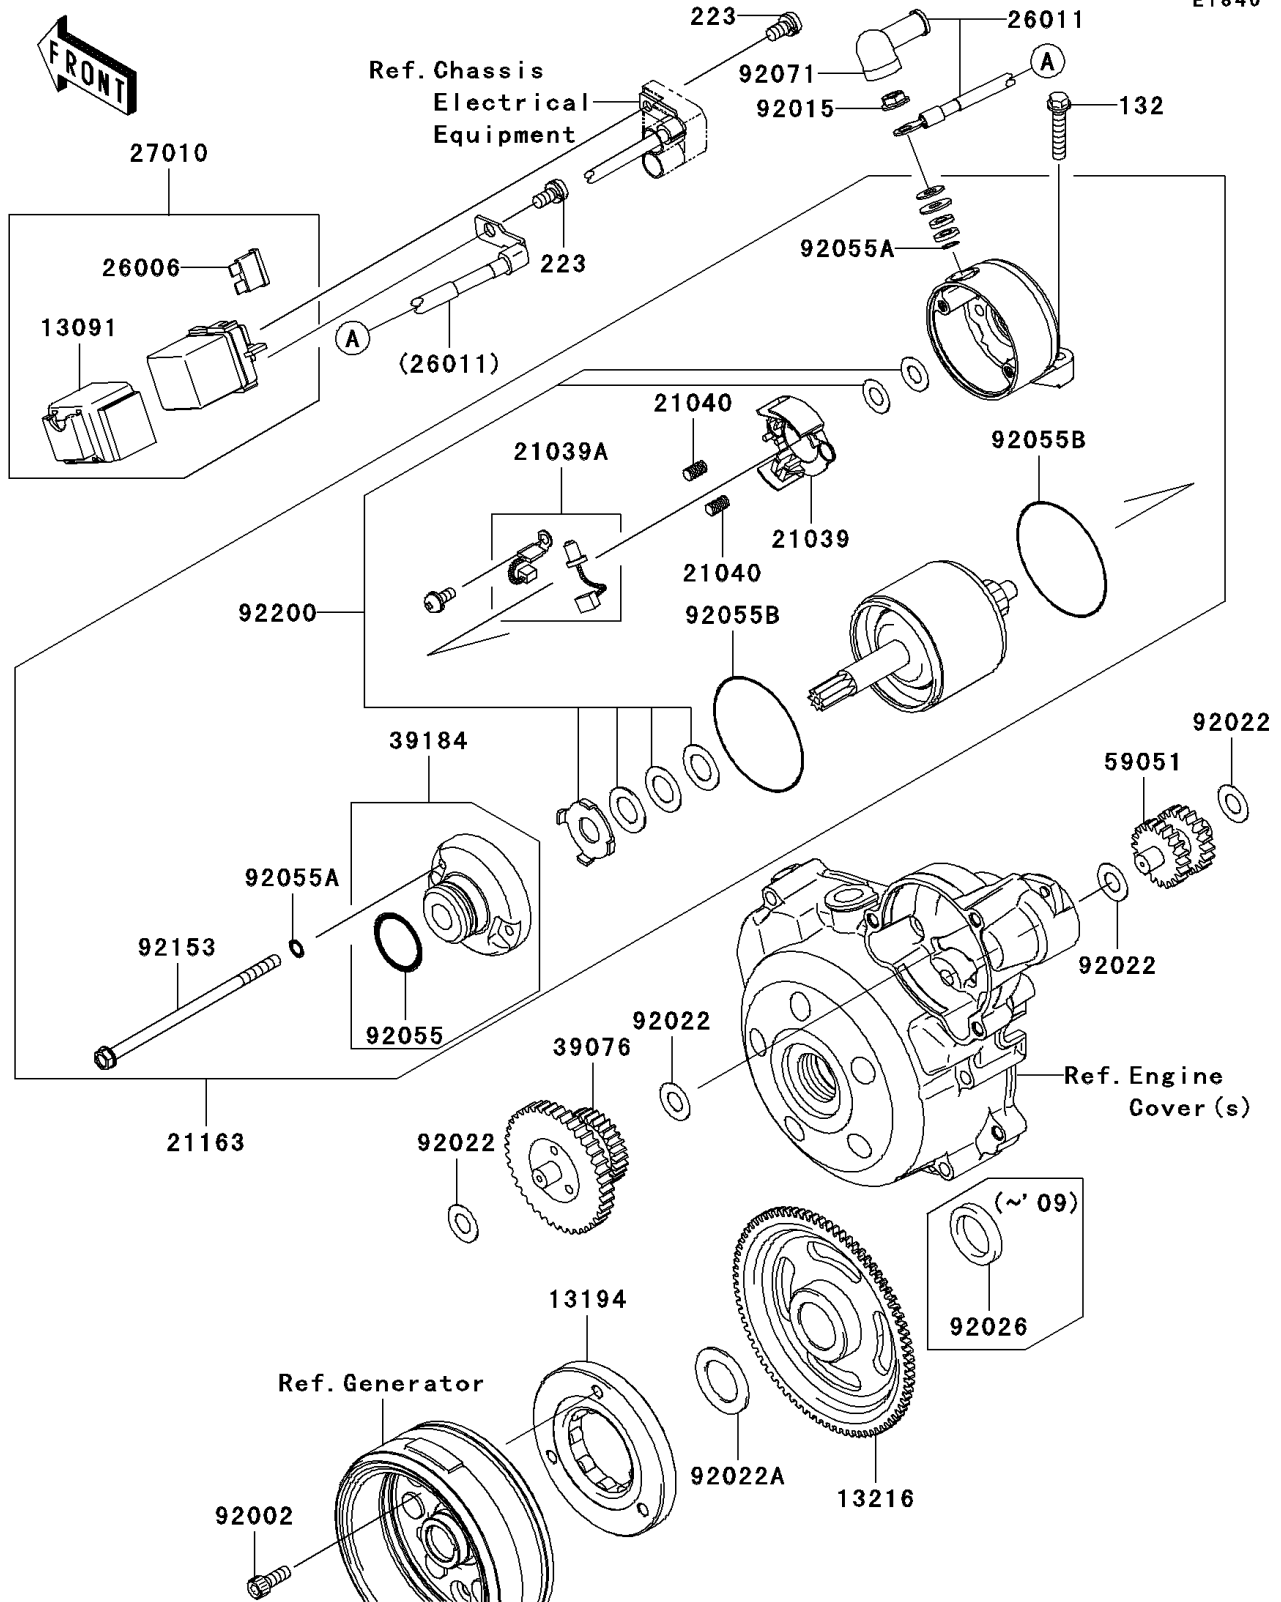

2008 KLX®140 PARTS DIAGRAM

Starter Motor

E1840

2008 KLX®140 PARTS LIST

Starter Motor

ITEM NAME	PART NUMBER	QUANTITY
BOLT-FLANGED-SMALL,6X30 (Ref # 132)	132BD0630	2
SCREW-PAN-WS-CROS,5X10 (Ref # 223)	223AA0510	2
HOLDER (Ref # 13091)	13091-1992	1
CLUTCH-ONEWAY (Ref # 13194)	13194-0005	1
GEAR-COMP,FREE WHEEL (Ref # 13216)	13216-0035	1
BRUSH (Ref # 21039)	21039-0007	1
BRUSH (Ref # 21039A)	21039-0008	1
SPRING-BRUSH (Ref # 21040)	21040-0004	2
STARTER-ELECTRIC (Ref # 21163)	21163-0043	1
FUSE,BLADE,10A,RED (Ref # 26006)	26006-1007	1
WIRE-LEAD (Ref # 26011)	26011-0164	1
SWITCH (Ref # 27010)	27010-0086	1
LIMITER,STARTER IDLE GEAR (Ref # 39076)	39076-0020	1
BRACKET-ASSY (Ref # 39184)	39184-0010	1
GEAR-SPUR,IDLE (Ref # 59051)	59051-1304	1
BOLT,SOCKET,6X16 (Ref # 92002)	92002-1778	3
NUT,FLANGED,6MM (Ref # 92015)	92015-1367	1
WASHER,10.2X20X0.5 (Ref # 92022)	92022-1649	4
WASHER,22.3X35X1.6 (Ref # 92022A)	92022-212	1
SPACER,22X31X4.6 (Ref # 92026)	92026-0111	1
RING-O (Ref # 92055)	92055-1276	1
RING-O,4.5X2.0 (Ref # 92055A)	92055-1370	3
RING-O (Ref # 92055B)	92055-1550	2
GROMMET (Ref # 92071)	92071-0037	1
BOLT (Ref # 92153)	92153-1914	2
WASHER,SET (Ref # 92200)	92200-0407	1