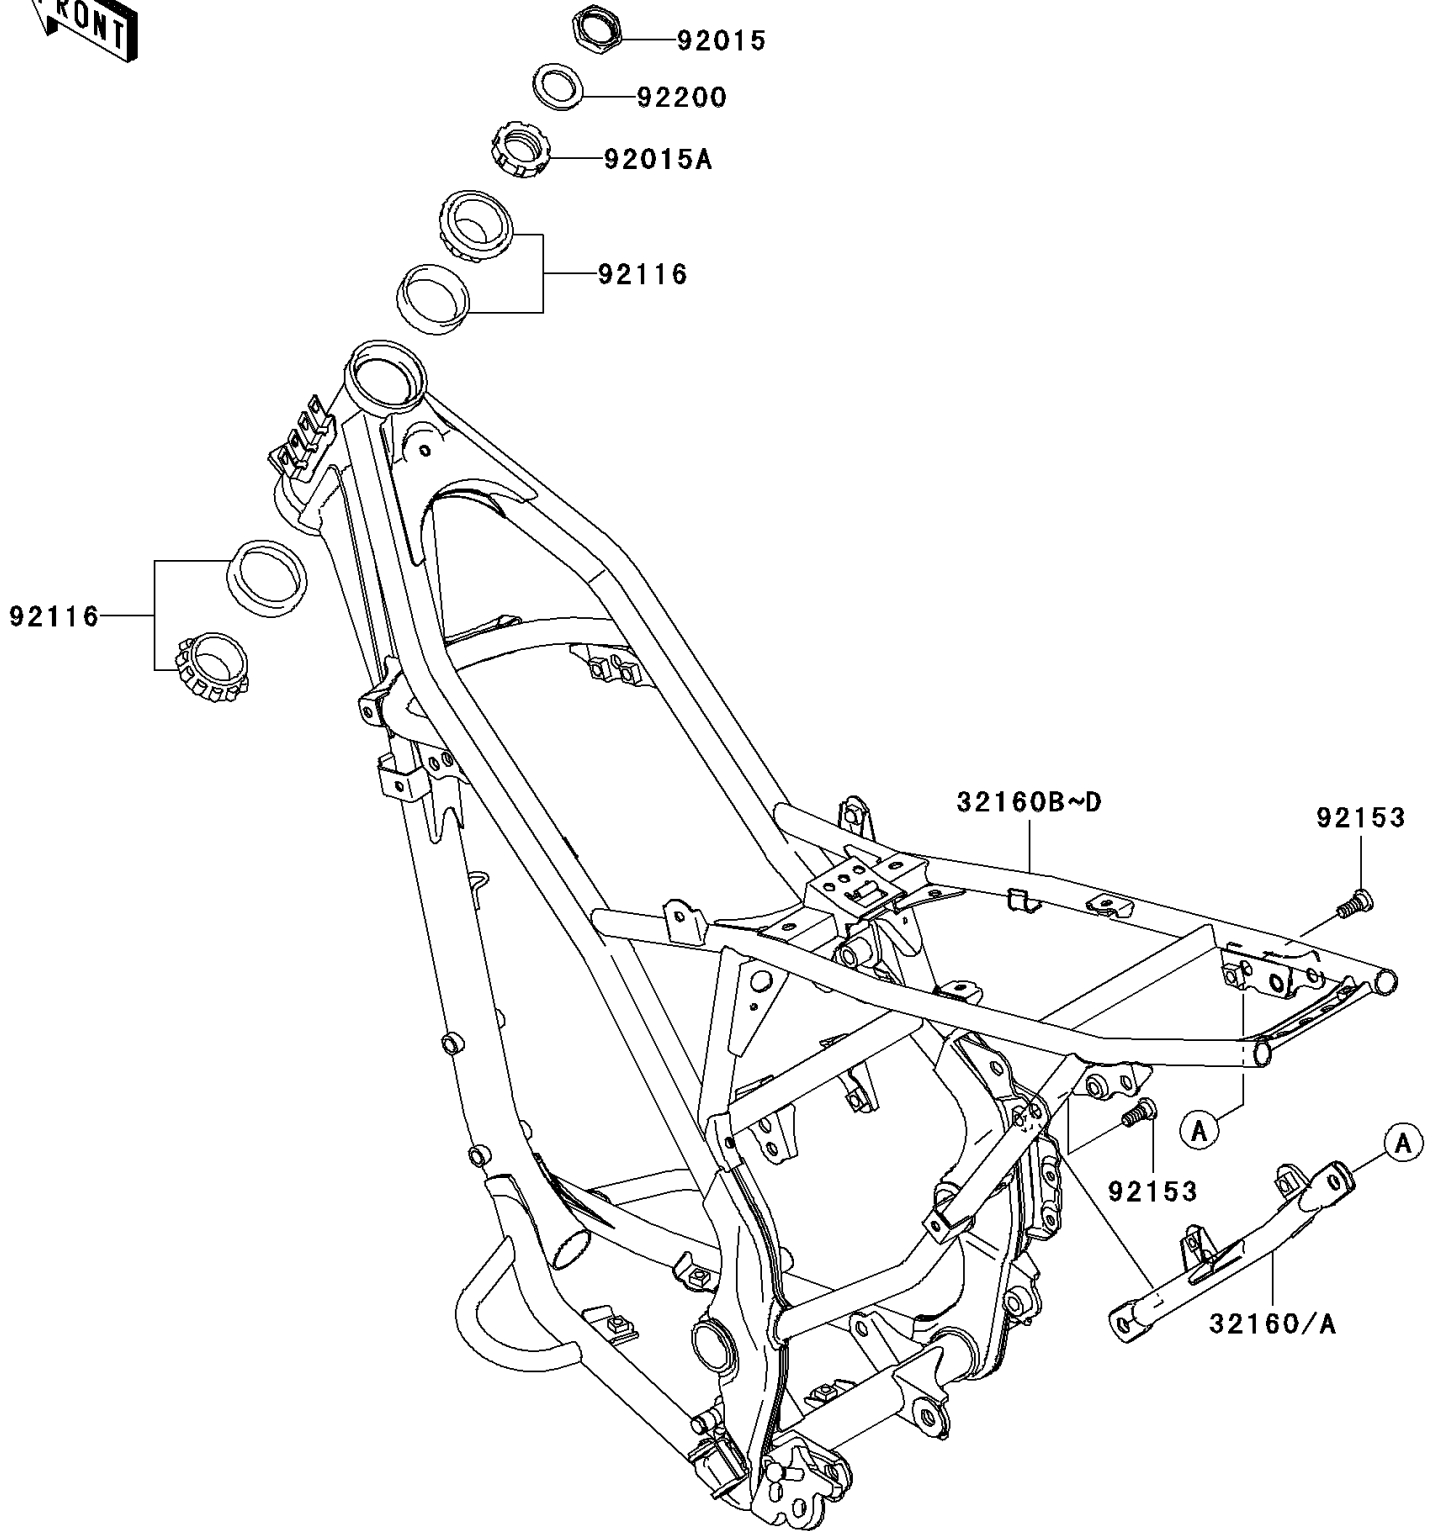

# 2010 KLX140 (CANADA ONLY) PARTS DIAGRAM

Frame

F2120

## 2010 KLX140 (CANADA ONLY) PARTS LIST

### Frame

ITEM NAME	PART NUMBER	QUANTITY
FRAME-COMP,RR,P.SILVER (Ref # 32160A)	32160-0239-458	1
FRAME-COMP,MAIN,P.SILVER (Ref # 32160B)	32160-0335-458	1
NUT,STEERING STEM,22MM (Ref # 92015)	92015-1653	1
NUT,STEERING STEM,25MM (Ref # 92015A)	92015-1684	1
BEARING-ROLLER,H1-CAP32005JRRS (Ref # 92116)	92116-1065	2
BOLT,SOCKET,8X20 (Ref # 92153)	92153-1621	2
WASHER,STEERING STEM (Ref # 92200)	92200-0517	1