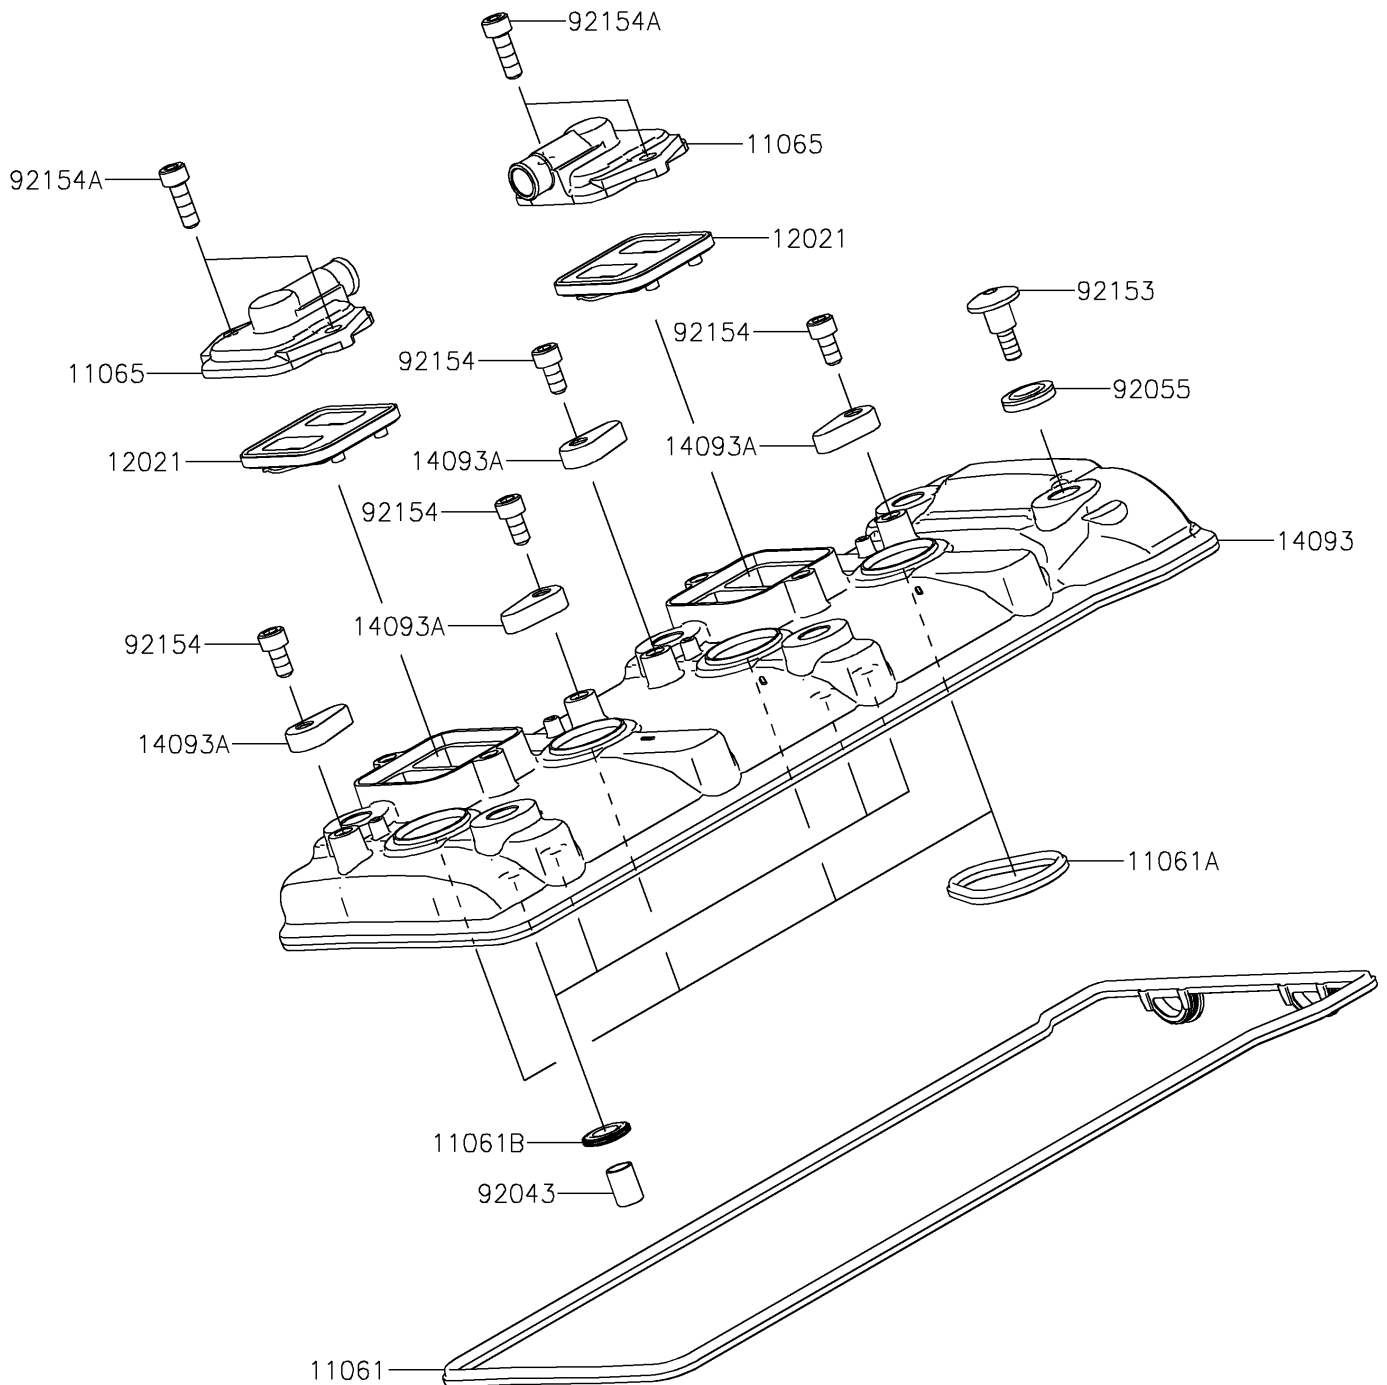

# 2019 NINJA® ZX™-10RR PARTS DIAGRAM

Cylinder Head Cover

E1112

## 2019 NINJA® ZX™-10RR PARTS LIST

### Cylinder Head Cover

ITEM NAME	PART NUMBER	QUANTITY
GASKET,HEAD COVER (Ref # 11061)	11061-1290	1
GASKET,PLUG HOLE (Ref # 11061A)	11061-1291	4
GASKET (Ref # 11061B)	11061-1292	4
CAP (Ref # 11065)	11065-0360	2
VALVE-ASSY-REED (Ref # 12021)	12021-0021	2
COVER,HEAD (Ref # 14093)	14093-0760	1
COVER (Ref # 14093A)	14093-0770	4
PIN,DOWEL,10X14 (Ref # 92043)	92043-1037	4
RING-O (Ref # 92055)	92055-0785	6
BOLT,SOCKET,6X22.5 (Ref # 92153)	92153-1779	6
BOLT,SOCKET,6X12 (Ref # 92154)	92154-1820	4
BOLT,SOCKET,6X18 (Ref # 92154A)	92154-1832	4