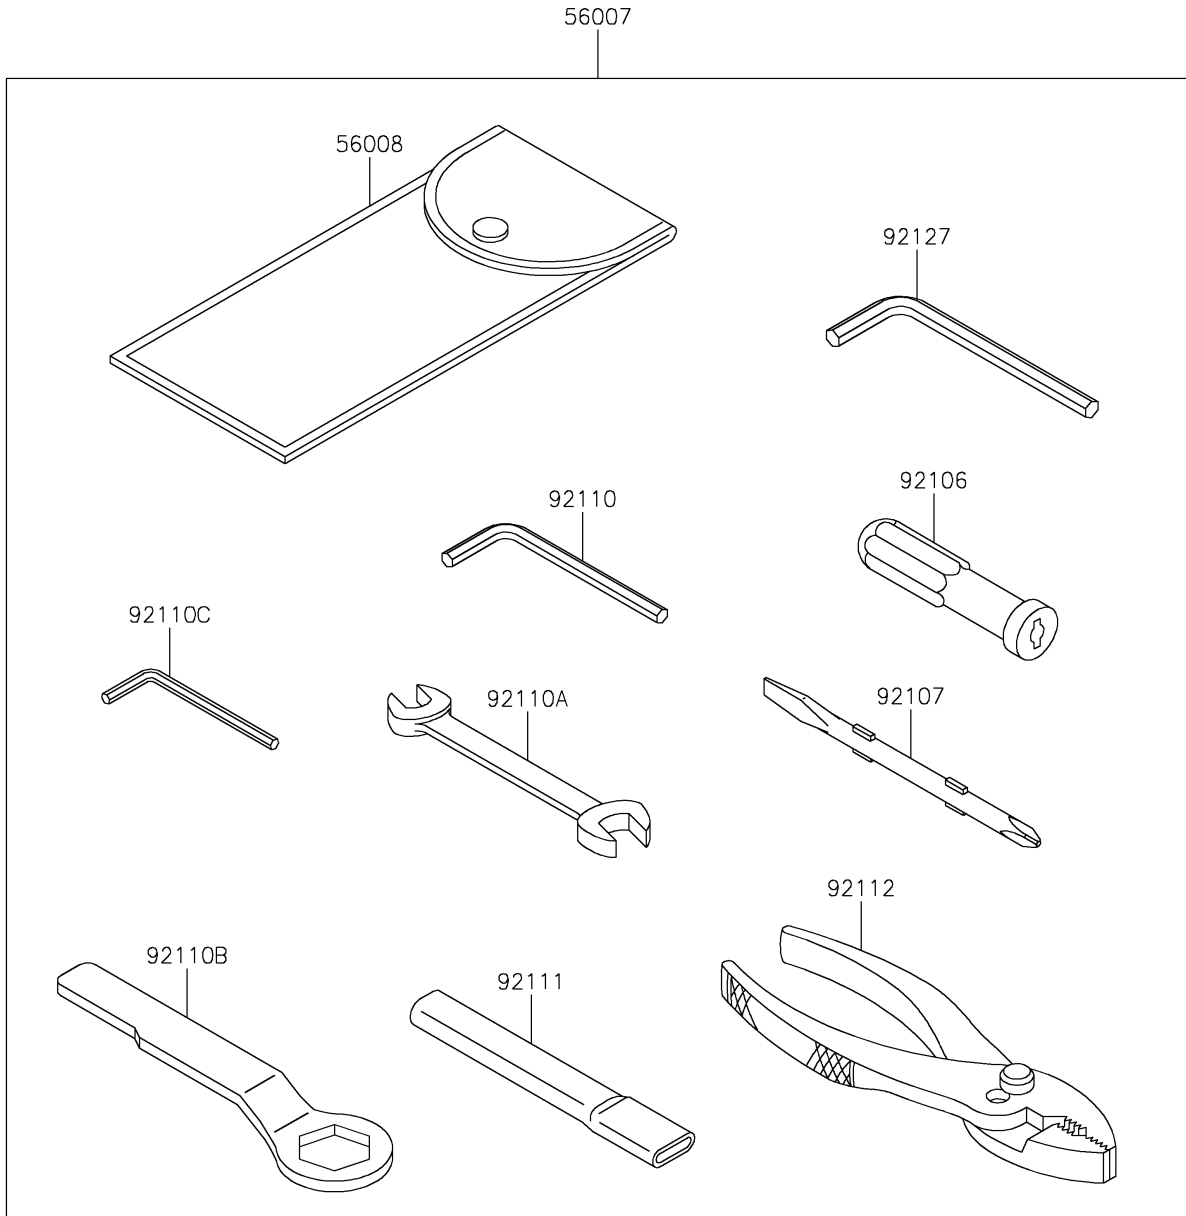

2019 NINJA® ZX™-10RR PARTS DIAGRAM

Owner's Tools

F2810

2019 NINJA® ZX™-10RR PARTS LIST

Owner's Tools

ITEM NAME	PART NUMBER	QUANTITY
TOOL-KIT (Ref # 56007)	56007-0141	1
BAG,TOOL (Ref # 56008)	56008-1075	1
GASKET-LIQUID,TB1211F,CLEAR (Ref # 92104)	92104-0004	1
GASKET-LIQUID,TB1216,GRAY (Ref # 92104A)	92104-1063	1
GASKET-LIQUID,TB1216B,BLACK (Ref # 92104B)	92104-1064	1
GASKET-LIQUID,TB1207B,BLACK (Ref # 92104C)	92104-2068	1
GRIP-SCREW DRIVER (Ref # 92106)	92106-1001	1
TOOL-DRIVER,#2PHILLIPS&SLOT (Ref # 92107)	92107-1051	1
TOOL-WRENCH,ALLEN,5MM (Ref # 92110)	92110-1015	1
TOOL-WRENCH,OPEN END,10X12 (Ref # 92110A)	92110-1152	1
TOOL-WRENCH,BOX END,32MM (Ref # 92110B)	92110-1161	1
TOOL-WRENCH,ALLEN,4MM (Ref # 92110C)	92110-3703	1
TOOL-BAR,BOX END WRENCH (Ref # 92111)	92111-1051	1
TOOL-PLIERS (Ref # 92112)	92112-1001	1
TOOL-WRENCH,ALLEN,6MM (Ref # 92127)	92127-003	1