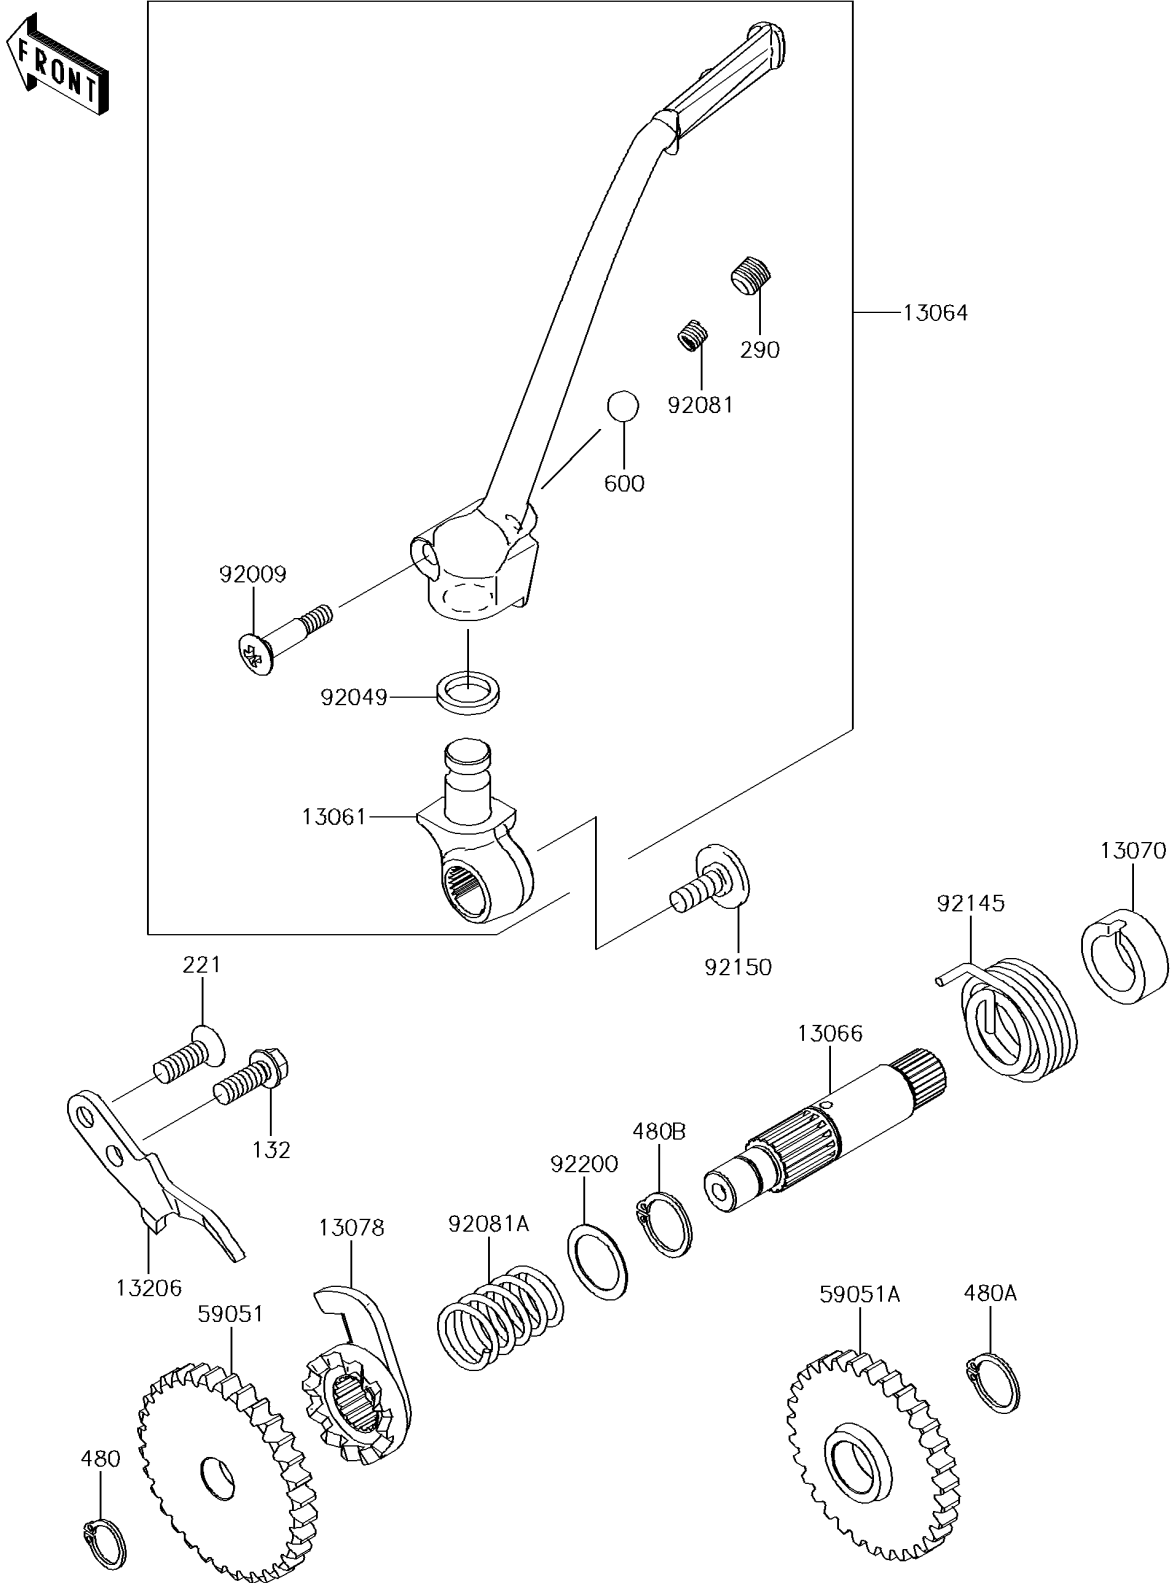

2016 KX™ 85 PARTS DIAGRAM

Kickstarter Mechanism

E1340

2016 KX™ 85 PARTS LIST

Kickstarter Mechanism

ITEM NAME	PART NUMBER	QUANTITY
BOSS,KICK PEDAL (Ref # 13061)	13061-1712	1
LEVER-ASSY-KICK,PEDAL (Ref # 13064)	13064-0073	1
SHAFT-KICK (Ref # 13066)	13066-1097	1
GUIDE (Ref # 13070)	13070-1314	1
RATCHET (Ref # 13078)	13078-1004	1
BOLT-FLANGED-SMALL,6X16 (Ref # 132)	132BA0616	1
GUIDE-KICK (Ref # 13206)	13206-1066	1
SCREW-CSK-CROS,6X18 (Ref # 221)	221AA0618	1
SCREW-SET-SOCKET,8X8 (Ref # 290)	290CA0808	1
CIRCLIP-TYPE-C,12MM (Ref # 480)	480J1200	1
CIRCLIP-TYPE-C,15MM (Ref # 480A)	480J1500	1
CIRCLIP-TYPE-C,16MM (Ref # 480B)	480J1600	1
GEAR-SPUR,32T (Ref # 59051)	59051-1026	1
GEAR-SPUR,31T,KICK (Ref # 59051A)	59051-1147	1
BALL-STEEL,1/4 (Ref # 600)	600A0800	1
SCREW,6X27 (Ref # 92009)	92009-1607	1
SEAL-OIL,SR12162.5 (Ref # 92049)	92049-1468	1
SPRING,KICK PEDAL (Ref # 92081)	92081-020	1
SPRING,RATCHET (Ref # 92081A)	92081-122	1
SPRING (Ref # 92145)	92145-1058	1
BOLT,SOCKET,6X16 (Ref # 92150)	92150-1673	1
WASHER,KICKSHAFT (Ref # 92200)	92200-1209	1