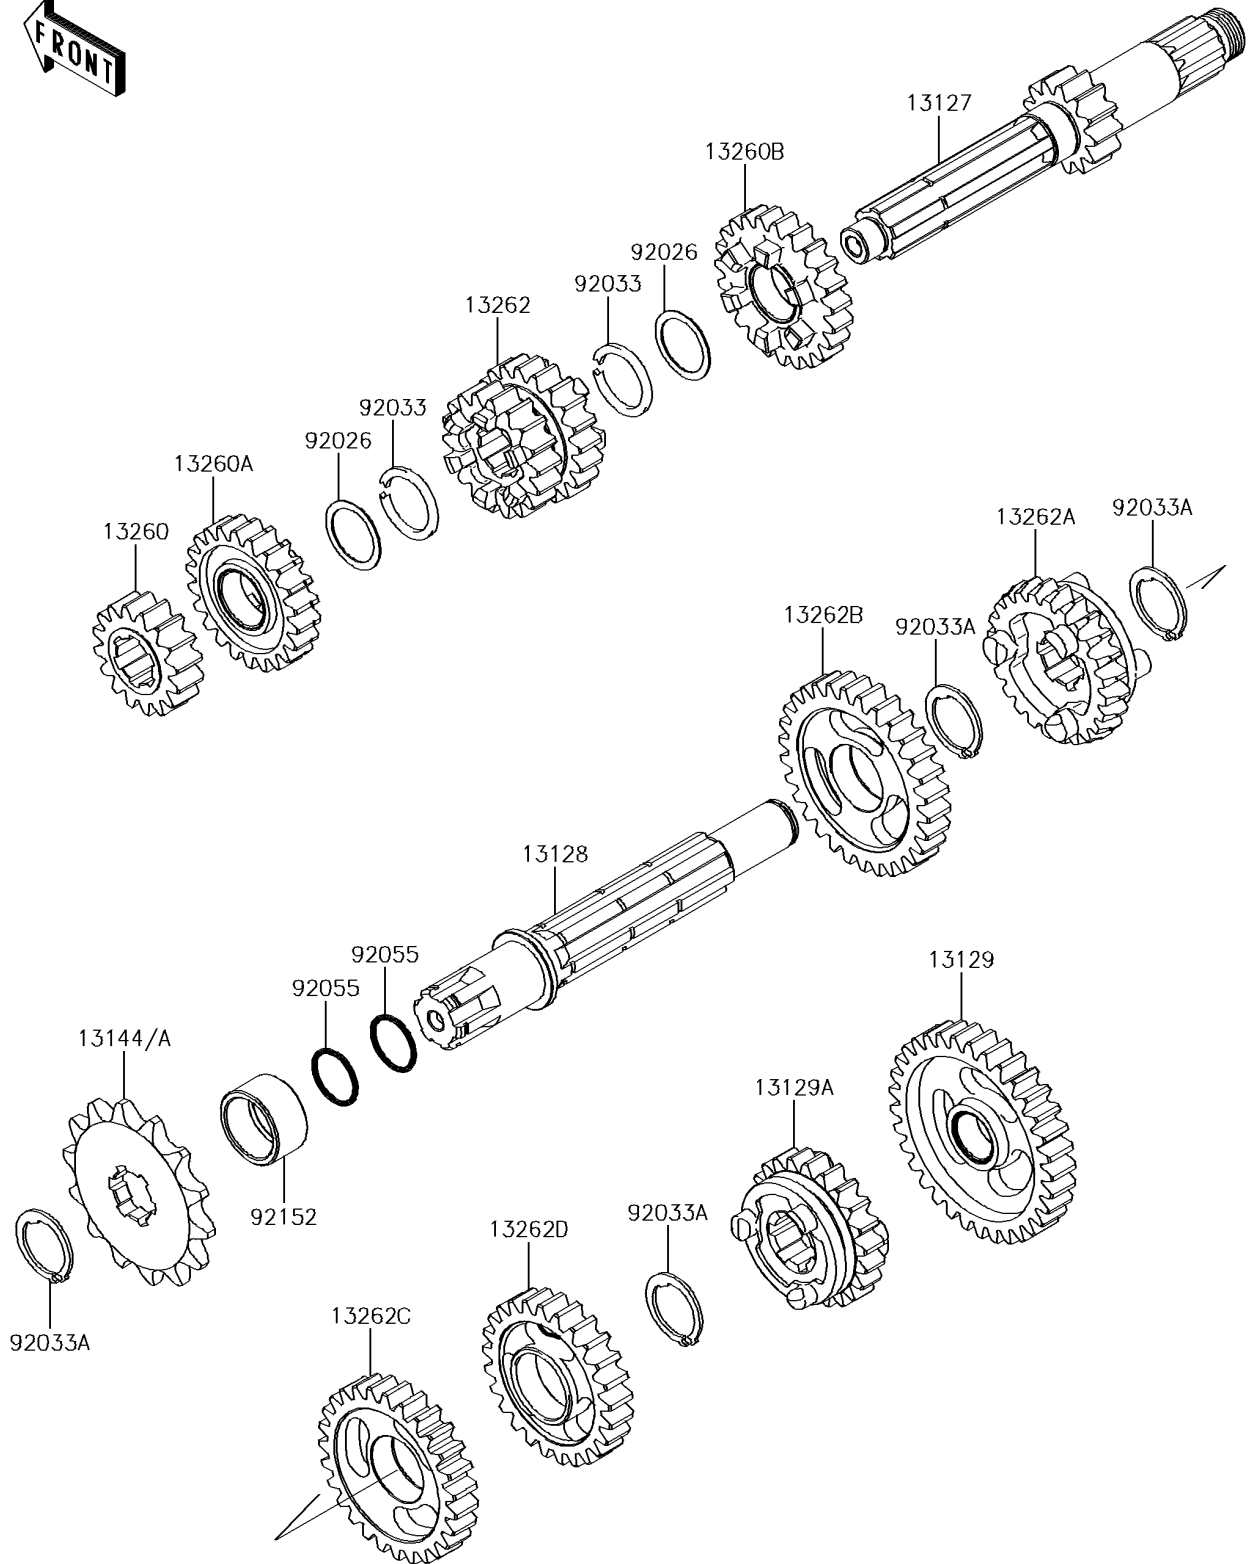

# 2016 KX™ 85 PARTS DIAGRAM

Transmission

E1361

## 2016 KX™ 85 PARTS LIST

### Transmission

ITEM NAME	PART NUMBER	QUANTITY
SHAFT-TRANSMISSION INPUT,13T (Ref # 13127)	13127-1261	1
SHAFT-TRANSMISSION OUTPUT (Ref # 13128)	13128-0022	1
GEAR,OUTPUT LOW,33T (Ref # 13129)	13129-1725	1
GEAR,OUTPUT 6TH,22T (Ref # 13129A)	13129-1730	1
SPROCKET-OUTPUT,13T (Ref # 13144)	13144-0564	1
SPROCKET-OUTPUT,14T (Ref # 13144A)	13144-1022	1
GEAR,INPUT 2ND,16T (Ref # 13260)	13260-1014	1
GEAR,INPUT 5TH,22T (Ref # 13260A)	13260-1950	1
GEAR,INPUT 6TH,23T (Ref # 13260B)	13260-1951	1
GEAR,INPUT 3RD&4TH,18&20T (Ref # 13262)	13262-0180	1
GEAR,OUTPUT 5TH,24T (Ref # 13262A)	13262-0181	1
GEAR,OUTPUT 2ND,30T (Ref # 13262B)	13262-0298	1
GEAR,OUTPUT 3RD,27T (Ref # 13262C)	13262-0299	1
GEAR,OUTPUT 4TH,25T (Ref # 13262D)	13262-0300	1
SPACER,18X23X0.50 (Ref # 92026)	92026-1602	2
RING-SNAP (Ref # 92033)	92033-028	2
RING-SNAP,18MM (Ref # 92033A)	92033-1079	4
RING-O,17.5X1.5 (Ref # 92055)	92055-022	2
COLLAR,20X25X12.9 (Ref # 92152)	92152-0195	1