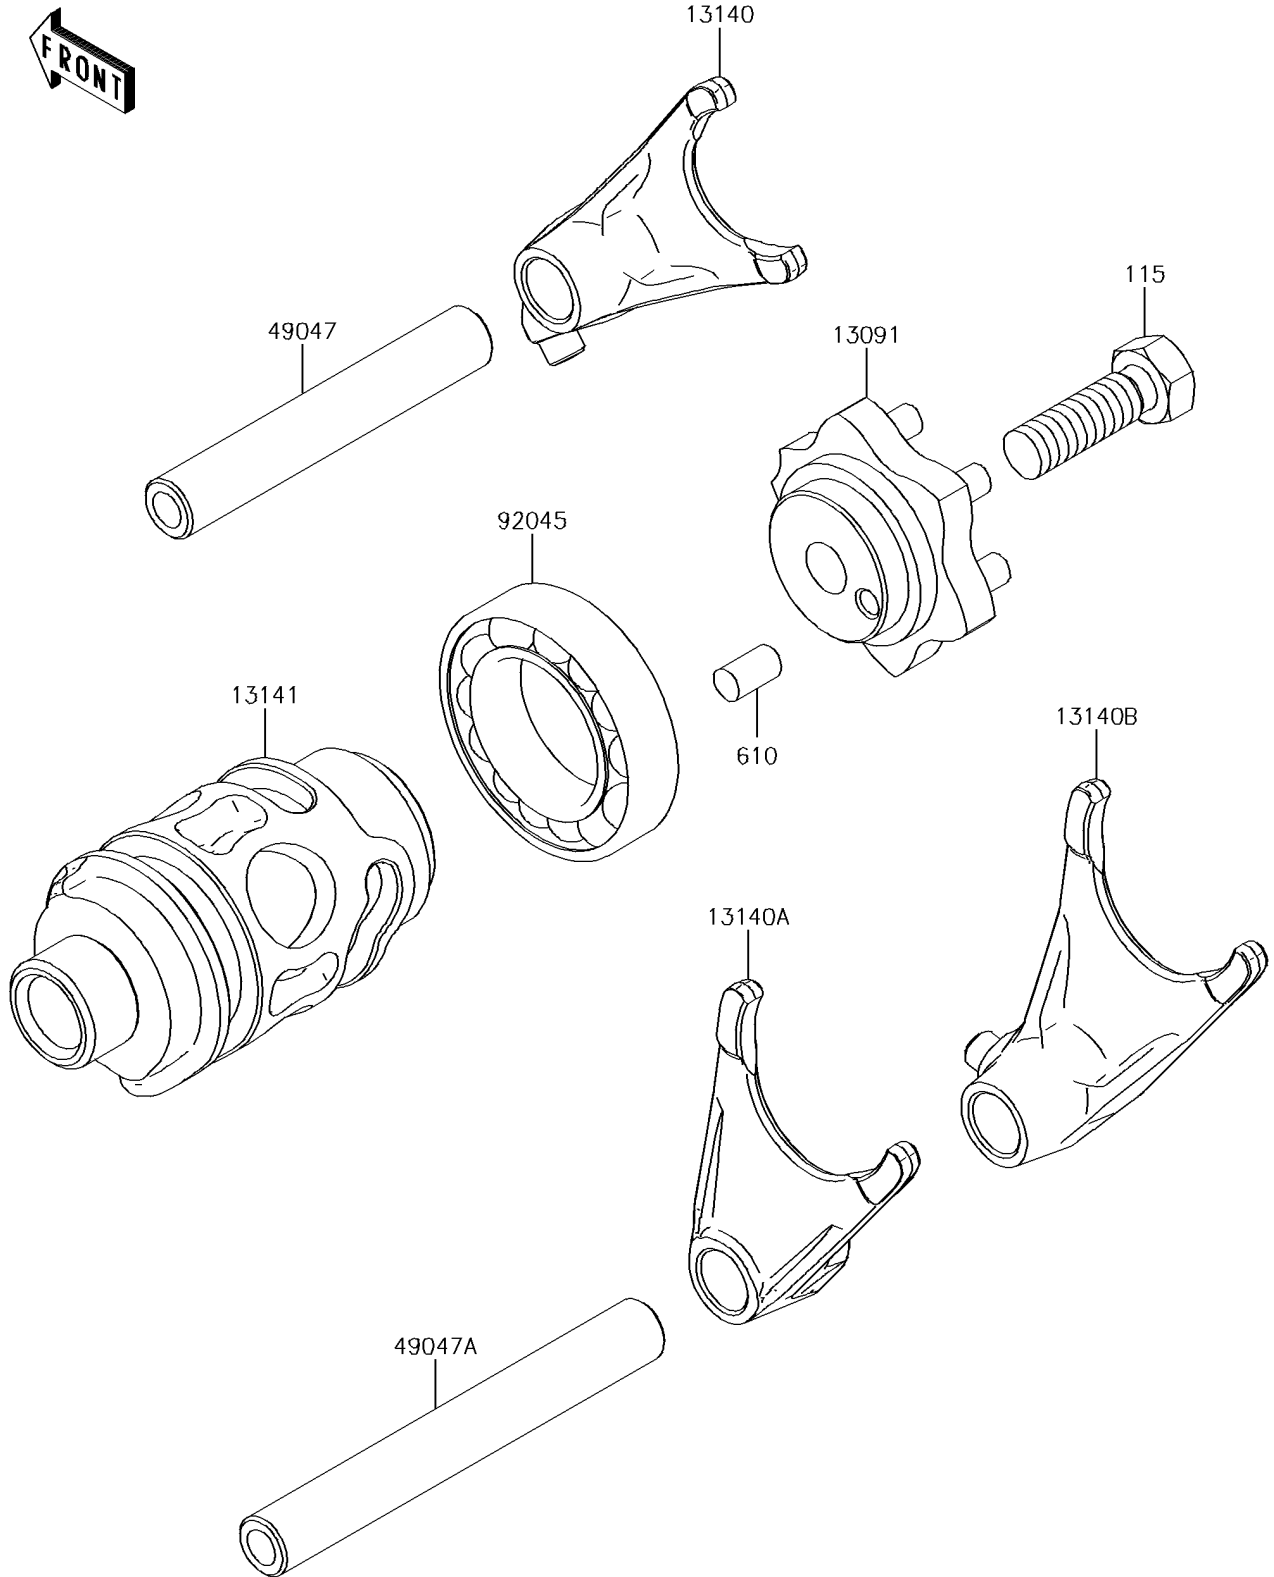

2016 KX™ 85 PARTS DIAGRAM

Gear Change Drum/Shift Fork(s)

E1362

2016 KX™ 85 PARTS LIST

Gear Change Drum/Shift Fork(s)

ITEM NAME	PART NUMBER	QUANTITY
BOLT-SMALL-UPSET,8X25 (Ref # 115)	115BA0825	1
HOLDER,CHANGE DRUM (Ref # 13091)	13091-1390	1
FORK-SHIFT,5TH&6TH (Ref # 13140)	13140-1302	1
FORK-SHIFT,2ND&3RD (Ref # 13140A)	13140-1303	1
FORK-SHIFT,LOW&4TH (Ref # 13140B)	13140-1304	1
DRUM-CHANGE (Ref # 13141)	13141-1120	1
ROD-SHIFT,5.9X10X64.5 (Ref # 49047)	49047-1063	1
ROD-SHIFT,5.9X10X81 (Ref # 49047A)	49047-1064	1
ROLLER,4X8 (Ref # 610)	610A0408	1
BEARING-BALL,6905Z (Ref # 92045)	92045-1058	1