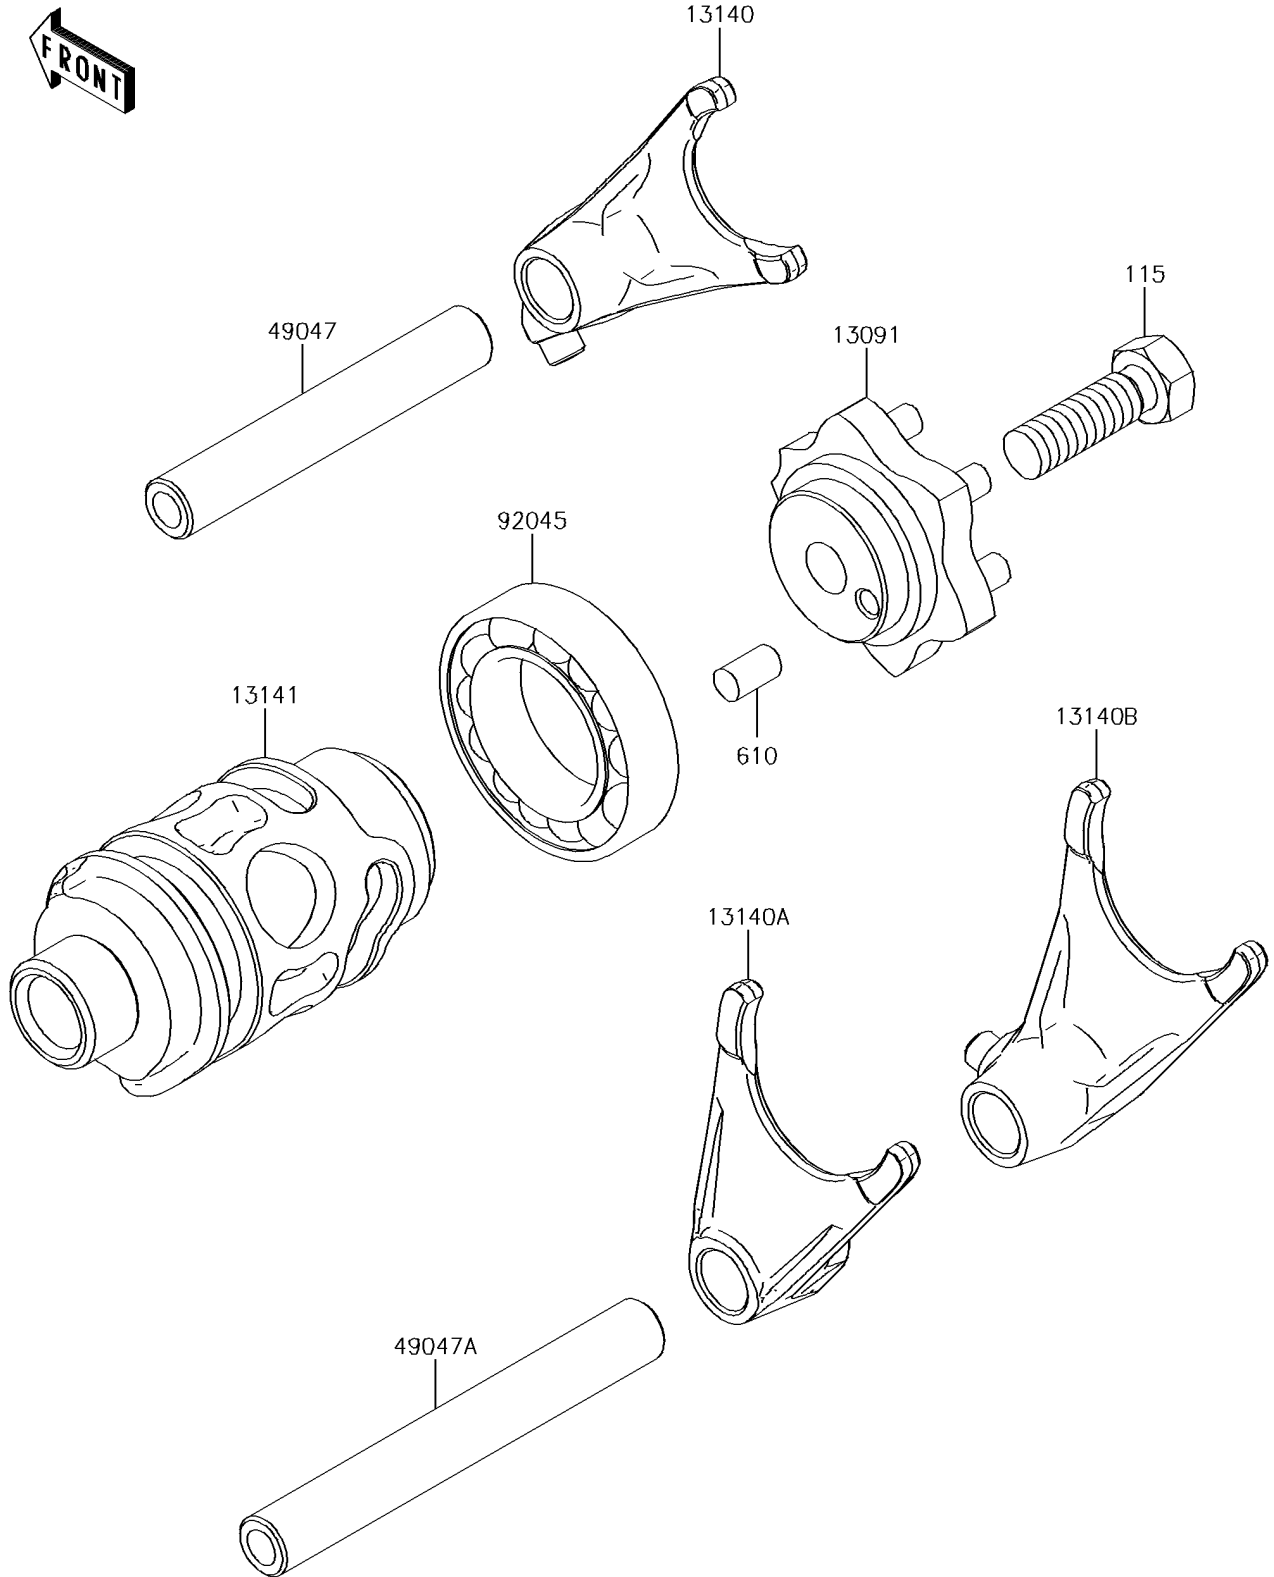

# 2018 KX™ 85 PARTS DIAGRAM

Gear Change Drum/Shift Fork(s)

E1362

## 2018 KX™ 85 PARTS LIST

### Gear Change Drum/Shift Fork(s)

ITEM NAME	PART NUMBER	QUANTITY
BOLT-SMALL-UPSET,8X25 (Ref # 115)	115BA0825	1
HOLDER,CHANGE DRUM (Ref # 13091)	13091-1390	1
FORK-SHIFT,5TH&6TH (Ref # 13140)	13140-1302	1
FORK-SHIFT,2ND&3RD (Ref # 13140A)	13140-1303	1
FORK-SHIFT,LOW&4TH (Ref # 13140B)	13140-1304	1
DRUM-CHANGE (Ref # 13141)	13141-1120	1
ROD-SHIFT,5.9X10X64.5 (Ref # 49047)	49047-1063	1
ROD-SHIFT,5.9X10X81 (Ref # 49047A)	49047-1064	1
ROLLER,4X8 (Ref # 610)	610A0408	1
BEARING-BALL,6905Z (Ref # 92045)	92045-1058	1