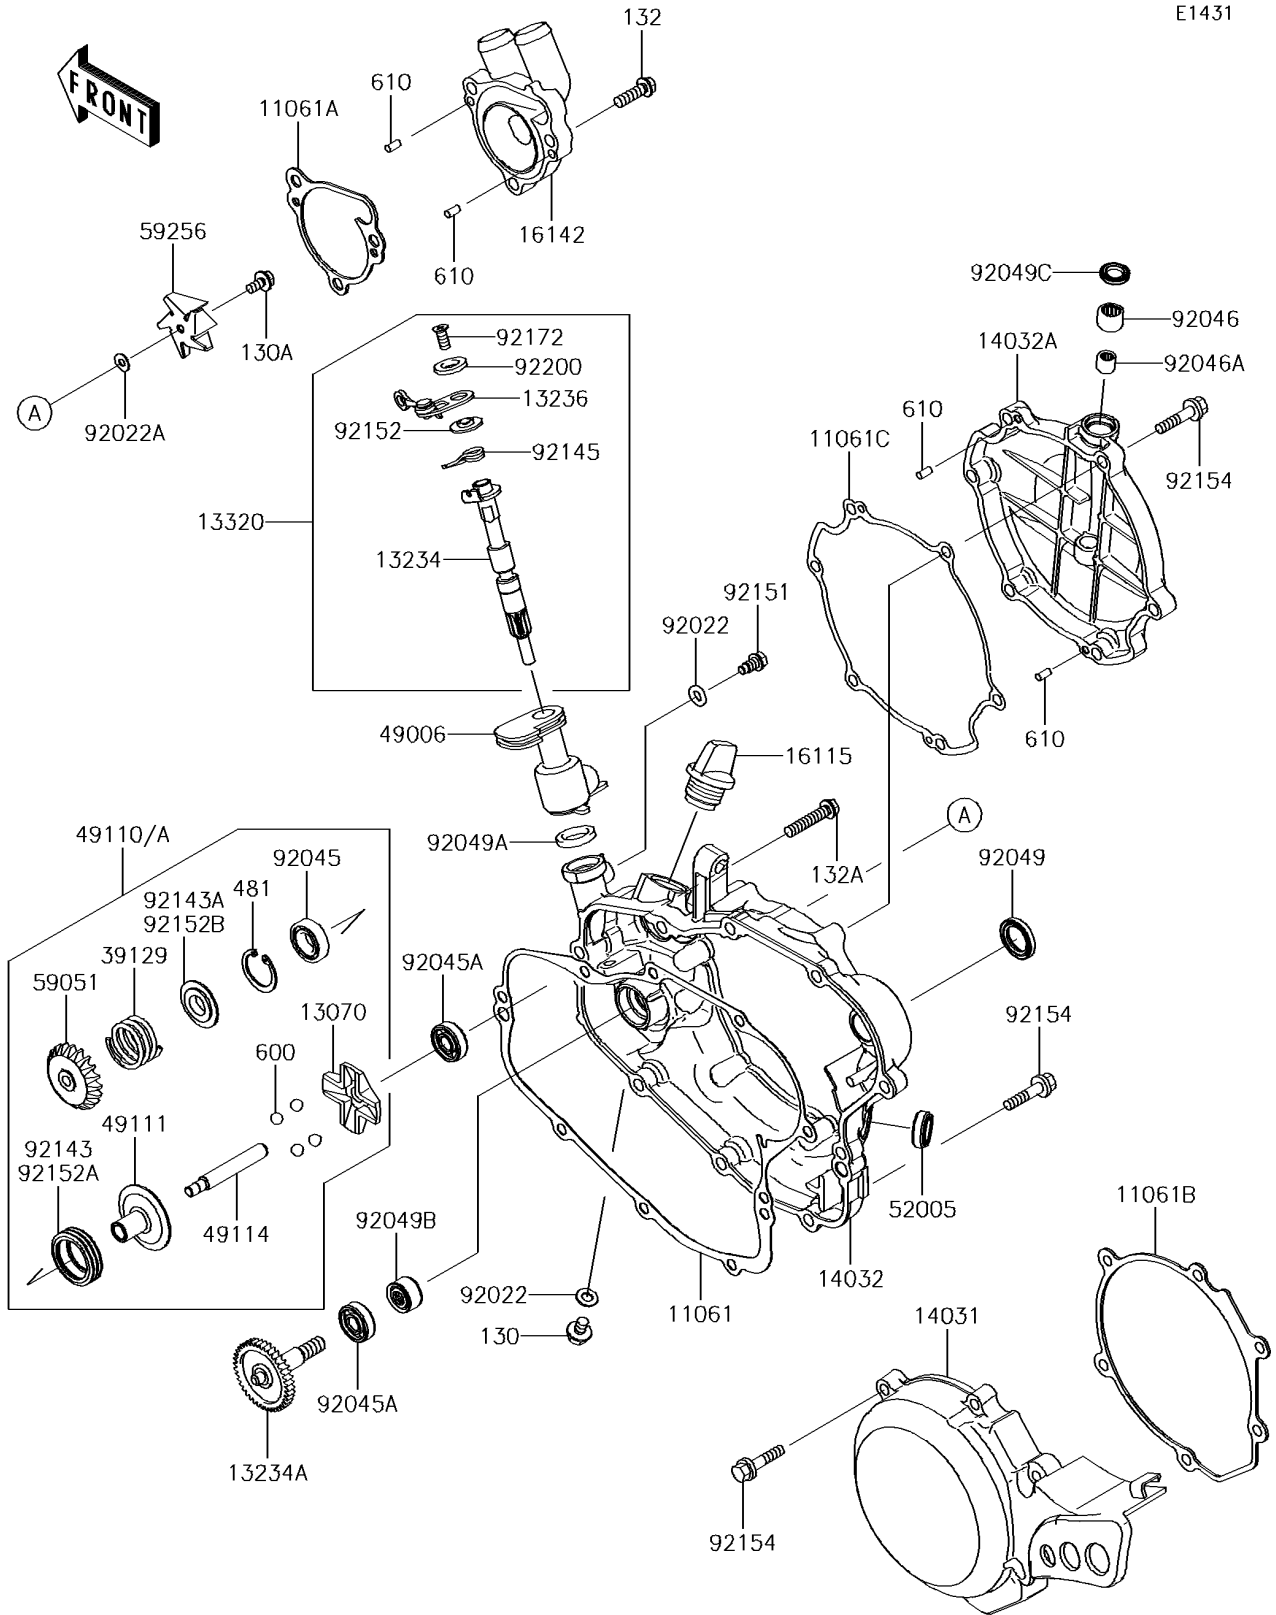

2016 KX™ 85 PARTS DIAGRAM

Engine Cover(s)

E1431

2016 KX™ 85 PARTS LIST

Engine Cover(s)

ITEM NAME	PART NUMBER	QUANTITY
GASKET,CLUTCH COVER (Ref # 11061)	11061-0122	1
GASKET,PUMP COVER (Ref # 11061A)	11061-0184	1
GASKET,GENERATOR COVER (Ref # 11061B)	11061-0194	1
GASKET,CLUTCH COVER (Ref # 11061C)	11061-0869	1
GUIDE,GOVERNOR (Ref # 13070)	13070-1309	1
SHAFT-COMP (Ref # 13234)	13234-0008	1
SHAFT-COMP,WATER PUMP (Ref # 13234A)	13234-1103	1
LEVER-COMP (Ref # 13236)	13236-0023	1
LEVER-ASSY (Ref # 13320)	13320-0002	1
COVER-GENERATOR (Ref # 14031)	14031-0580	1
COVER-CLUTCH,INSIDE (Ref # 14032)	14032-0041	1
COVER-CLUTCH,OUTSIDE (Ref # 14032A)	14032-0578	1
CAP-OIL FILLER (Ref # 16115)	16115-018	1
COVER-PUMP,WATER (Ref # 16142)	16142-1144	1
SPRING-GOVERNOR (Ref # 39129)	39129-1022	1
BOOT,GOVERNOR (Ref # 49006)	49006-1313	1
GOVERNOR-ASSY (Ref # 49110)	49110-0010	1
HOLDER-GOVERNOR WEIGHT (Ref # 49111)	49111-1064	1
SHAFT-GOVERNOR (Ref # 49114)	49114-0005	1
GAUGE,OIL LEVEL (Ref # 52005)	52005-0019	1
GEAR-SPUR (Ref # 59051)	59051-1412	1
IMPELLER (Ref # 59256)	59256-1064	1
WASHER,6.1X12X1 (Ref # 92022)	92022-077	2
WASHER,5.2X13X1 (Ref # 92022A)	92022-1380	1
BEARING-BALL (Ref # 92045)	92045-0010	1
BEARING-BALL,608MC3 (Ref # 92045A)	92045-1305	2
BEARING-NEEDLE,HK1010FM (Ref # 92046)	92046-0046	1
BEARING-NEEDLE,6BTM109 (Ref # 92046A)	92046-1217	1
SEAL-OIL,SB16244 (Ref # 92049)	92049-002	1