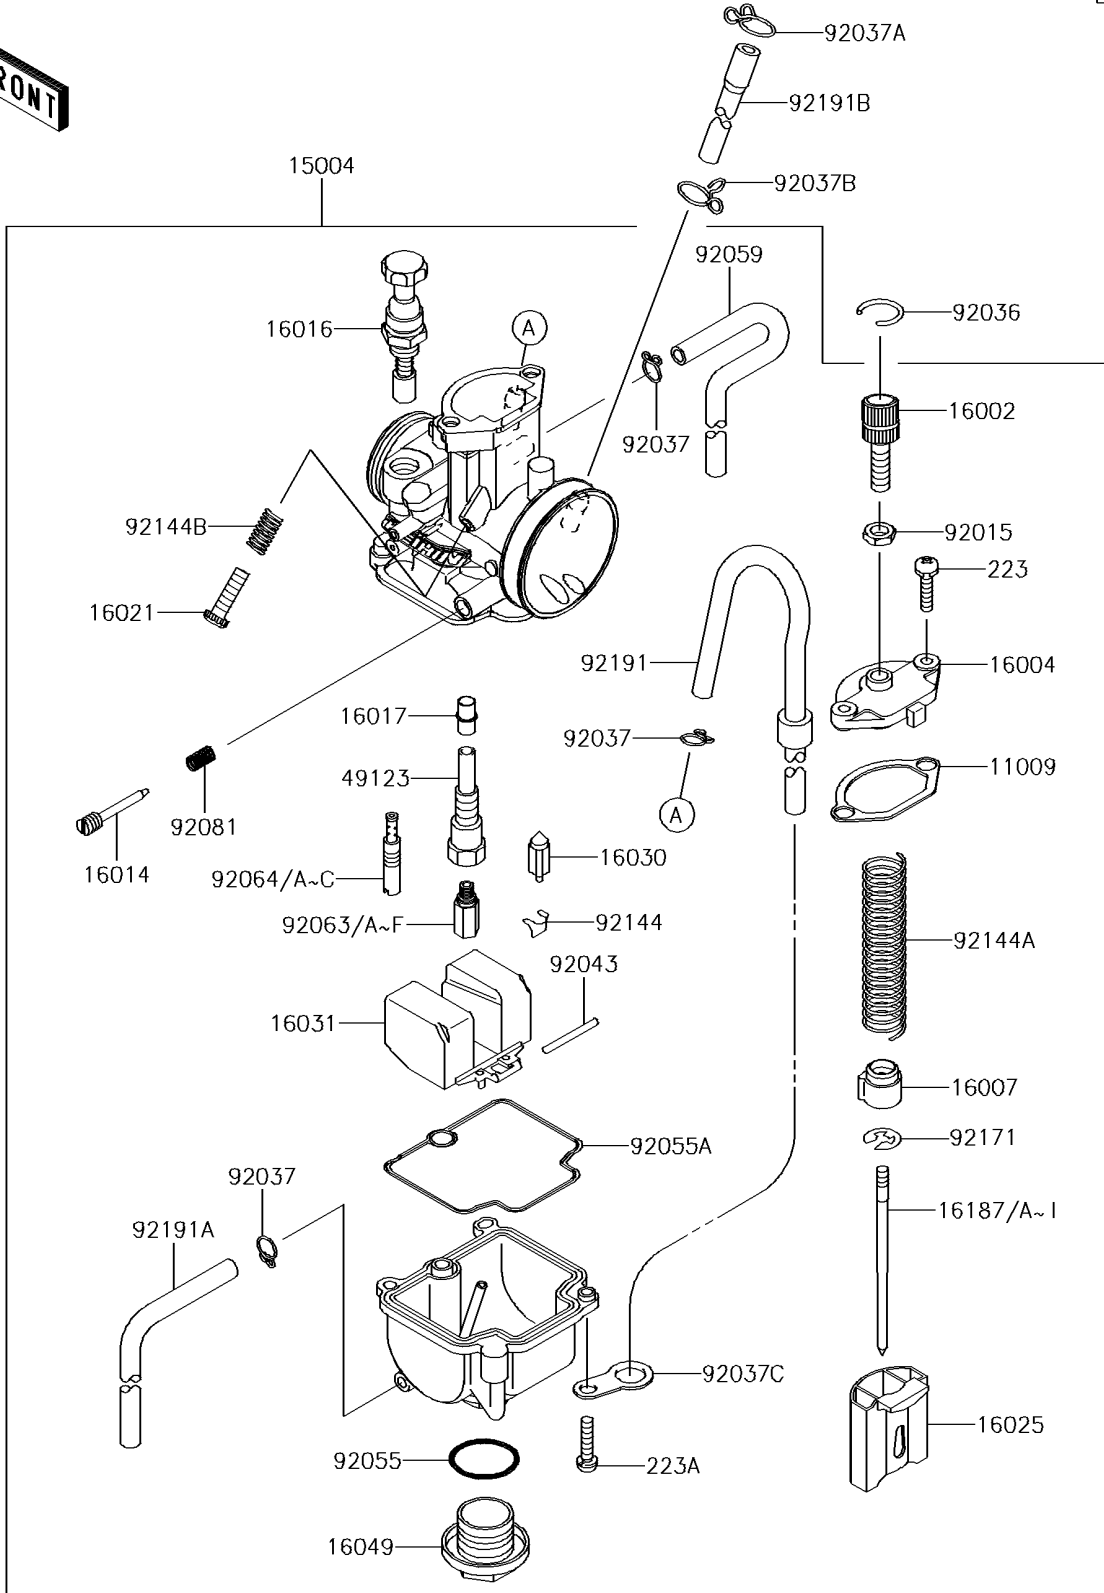

2016 KX™ 85 PARTS DIAGRAM

Carburetor

E1611