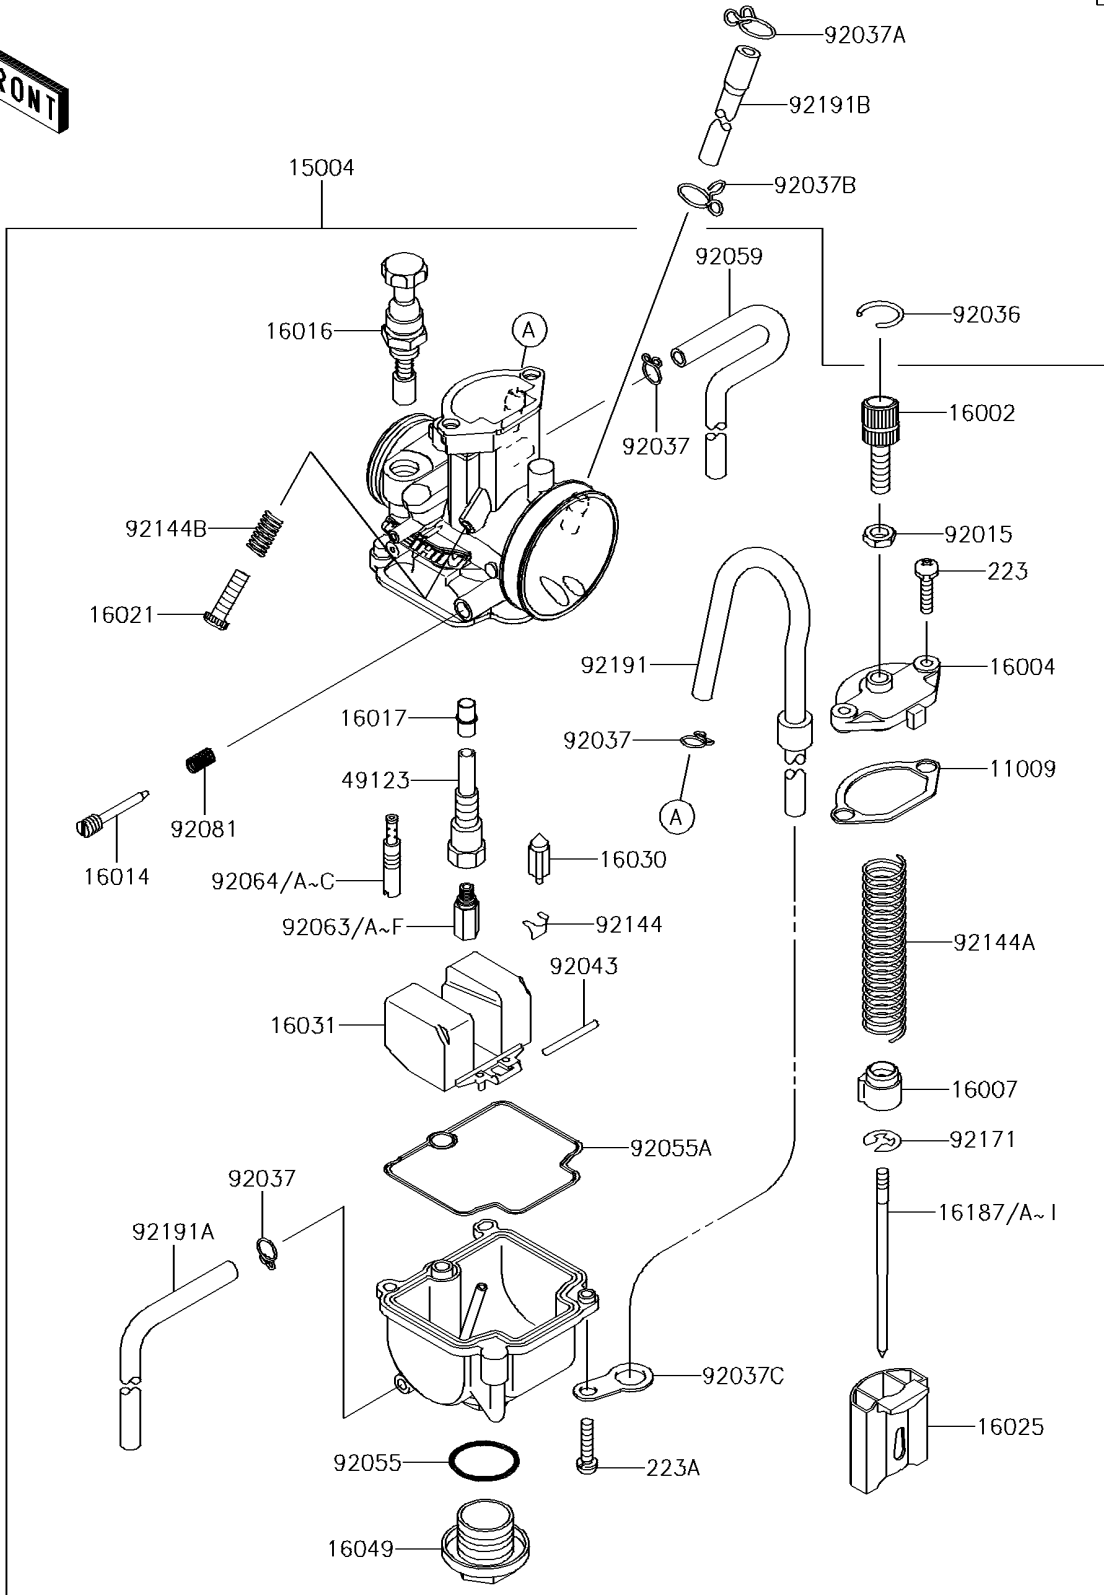

2018 KX™ 85 PARTS DIAGRAM

Carburetor

E1611