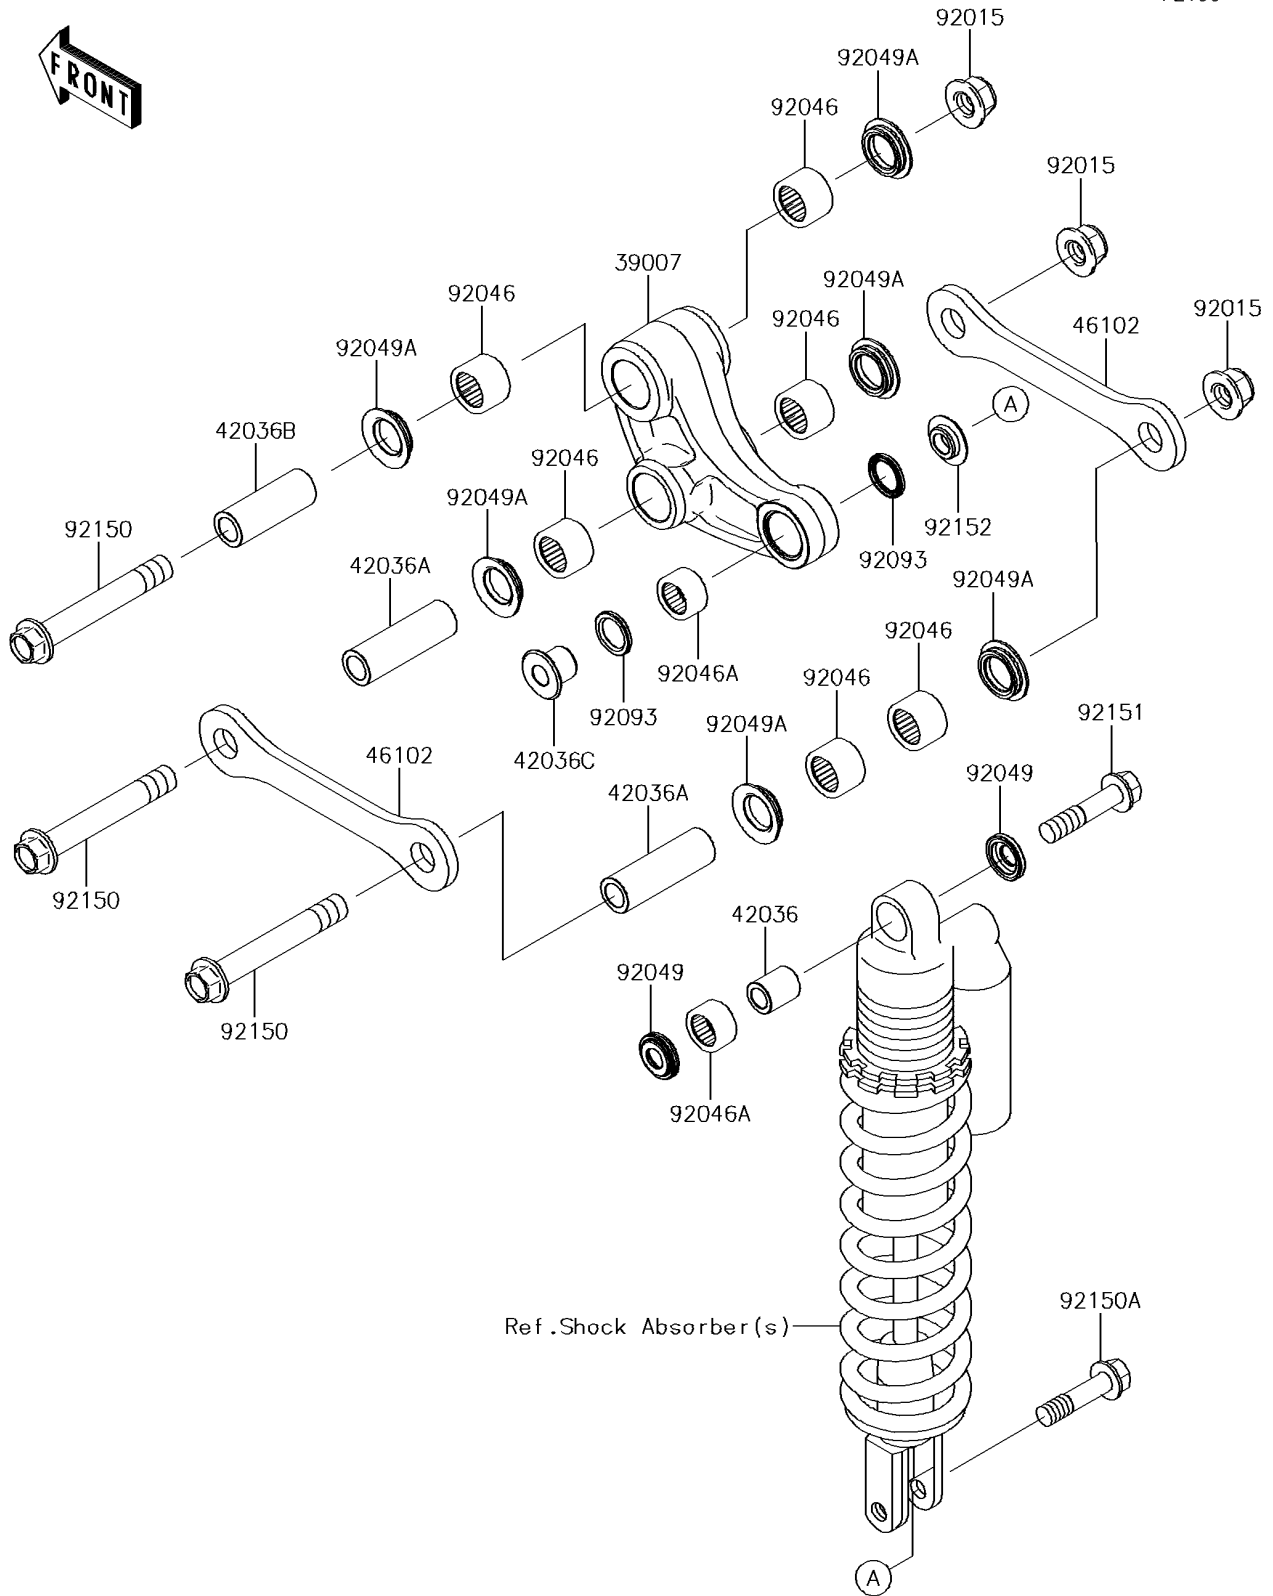

2016 KX™ 85 PARTS DIAGRAM

Rear Suspension

F2150

2016 KX™ 85 PARTS LIST

Rear Suspension

ITEM NAME	PART NUMBER	QUANTITY
-----------	-------------	----------