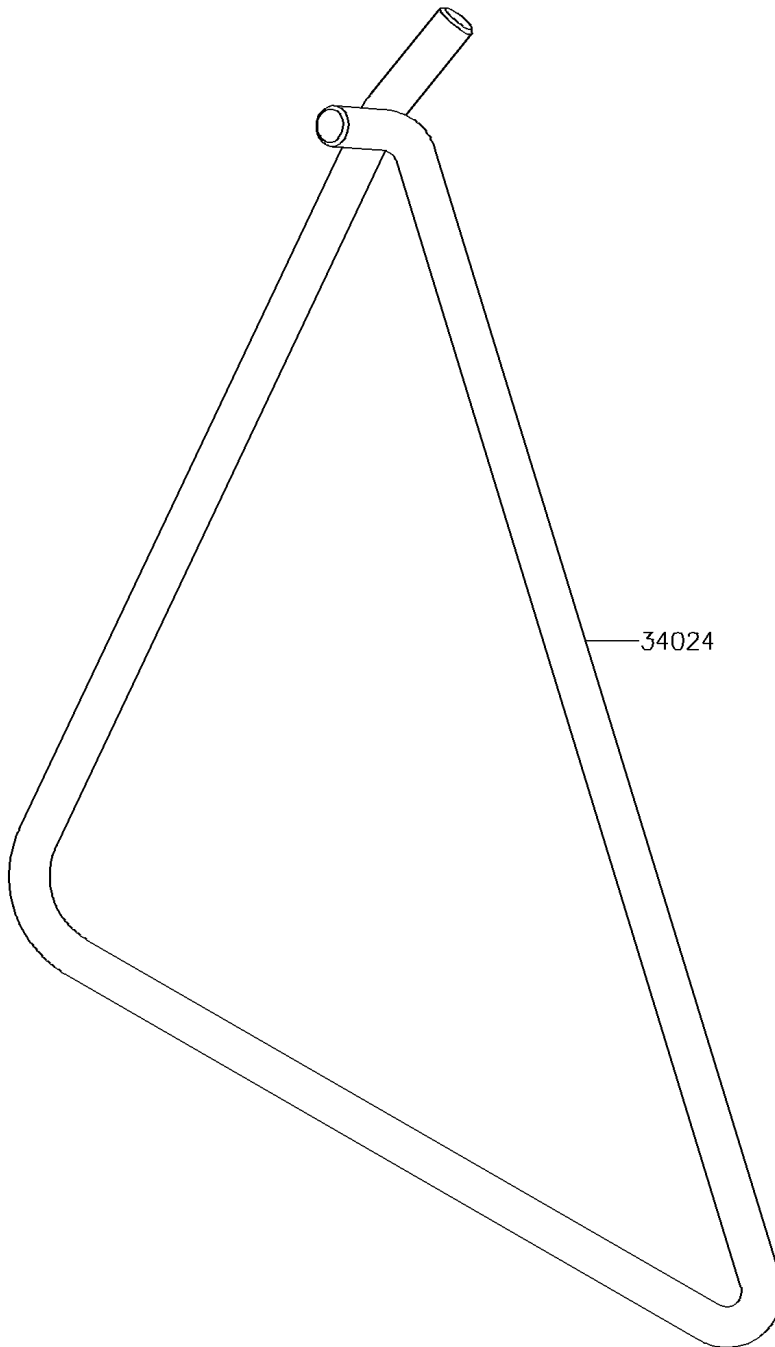

# 2016 KX™ 85 PARTS DIAGRAM

Stand(s)

F2190

## 2016 KX™ 85 PARTS LIST

Stand(s)

ITEM NAME	PART NUMBER	QUANTITY
STAND-SIDE,F.S.BLACK (Ref # 34024)	34024-1404-18R	1