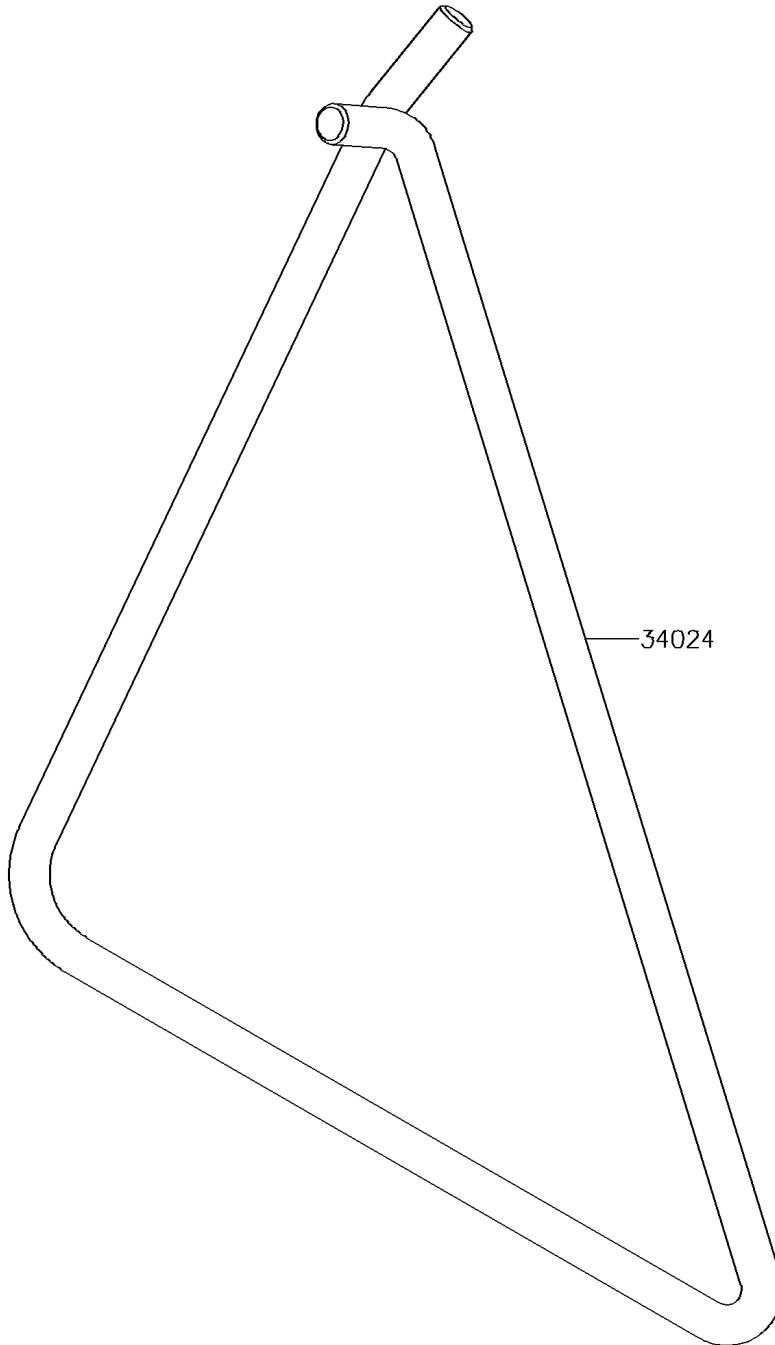

# 2017 KX™ 85 PARTS DIAGRAM

Stand(s)

F2190

## 2017 KX™ 85 PARTS LIST

Stand(s)

ITEM NAME	PART NUMBER	QUANTITY
STAND-SIDE,F.S.BLACK (Ref # 34024)	34024-1404-18R	1