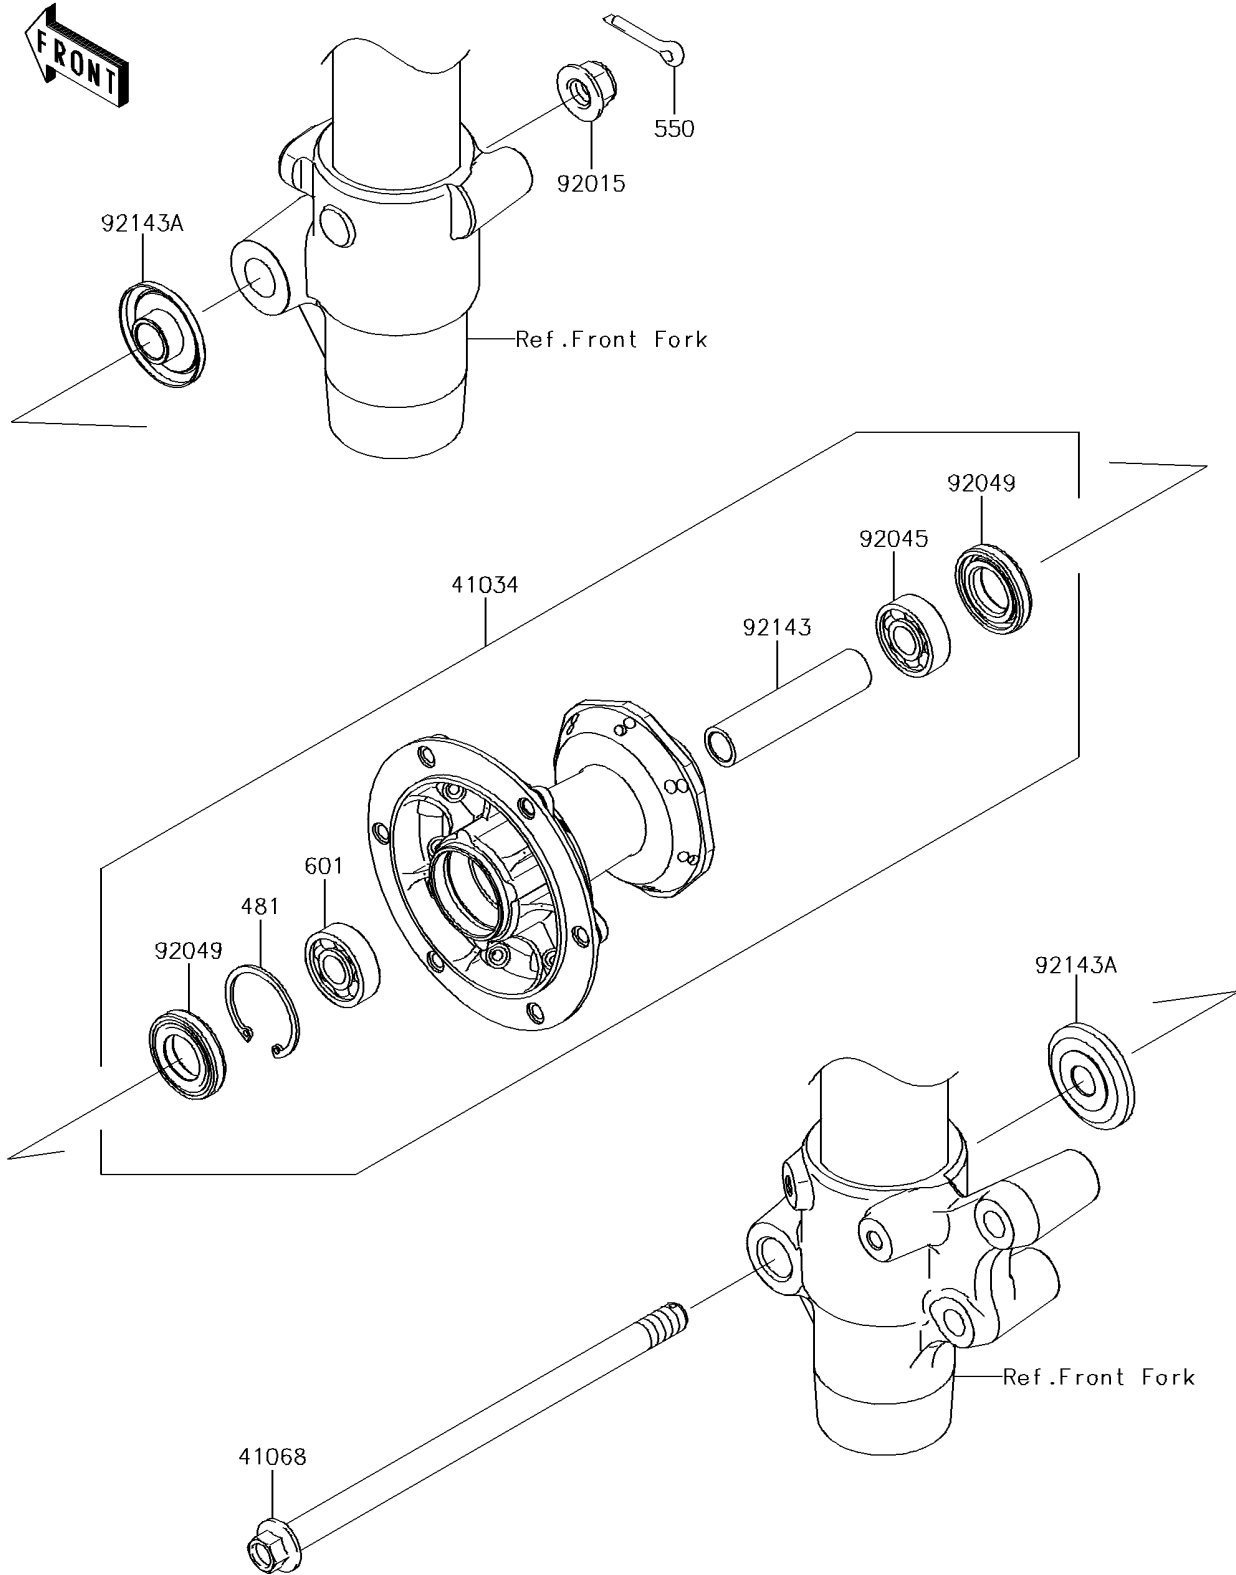

# 2015 KX™ 85 PARTS DIAGRAM

Front Hub

F2230

## 2015 KX™ 85 PARTS LIST

### Front Hub

ITEM NAME	PART NUMBER	QUANTITY
DRUM-ASSY,FRONT BRAKE (Ref # 41034)	41034-1310	1
AXLE,FR (Ref # 41068)	41068-1333	1
CIRCLIP-TYPE-C,37MM (Ref # 481)	481J3700	1
PIN-COTTER,2.5X20 (Ref # 550)	550AA2520	1
BEARING-BALL,#6201UUC3 (Ref # 601)	601B6301UU	1
NUT,LOCK,FLANGED,12MM (Ref # 92015)	92015-1433	1
BEARING-BALL,TMB201LLUC3/2A (Ref # 92045)	92045-1062	1
SEAL-OIL,TC20376.5 (Ref # 92049)	92049-1257	2
COLLAR,FR BRAKE DRUM,L=76 (Ref # 92143)	92143-1935	1
COLLAR,FR AXLE,L=12 (Ref # 92143A)	92143-1936	2