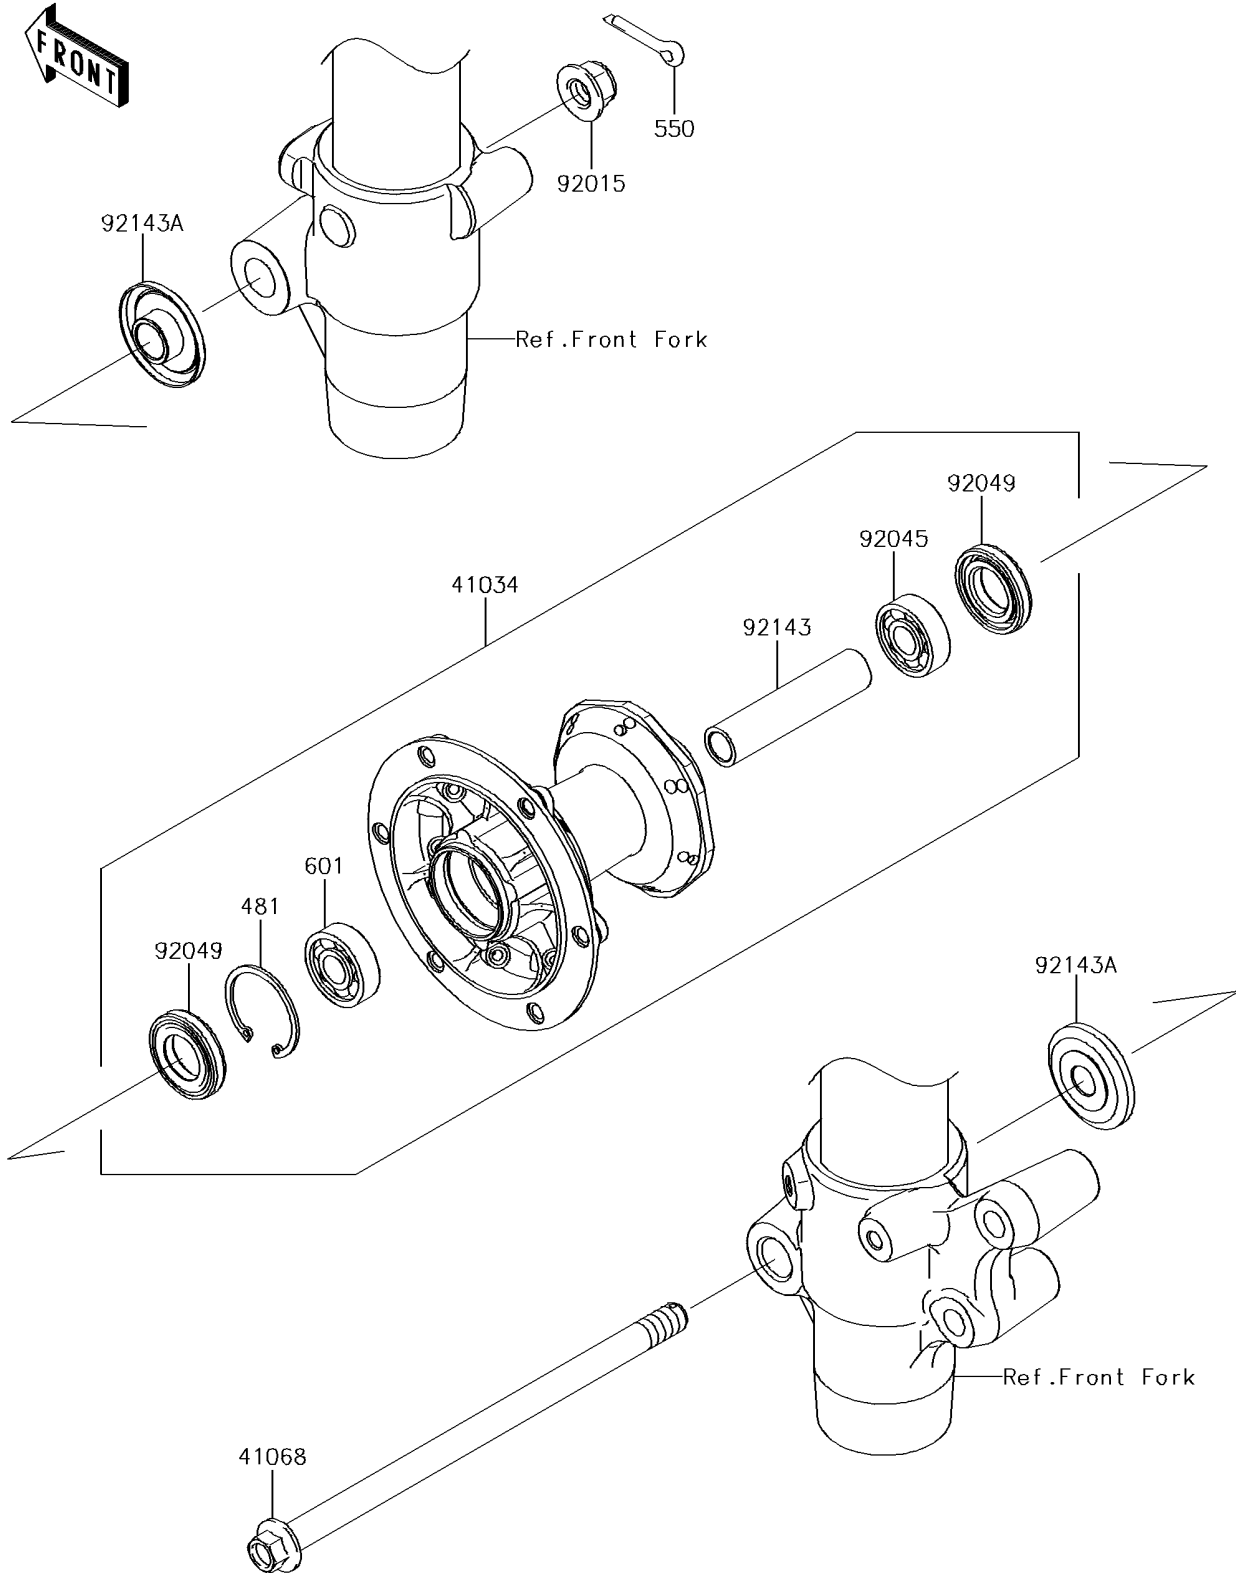

2016 KX™ 85 PARTS DIAGRAM

Front Hub

F2230

2016 KX™ 85 PARTS LIST

Front Hub

ITEM NAME	PART NUMBER	QUANTITY
DRUM-ASSY,FRONT BRAKE (Ref # 41034)	41034-1310	1
AXLE,FR (Ref # 41068)	41068-1333	1
CIRCLIP-TYPE-C,37MM (Ref # 481)	481J3700	1
PIN-COTTER,2.5X20 (Ref # 550)	550AA2520	1
BEARING-BALL,#6201UUC3 (Ref # 601)	601B6301UU	1
NUT,LOCK,FLANGED,12MM (Ref # 92015)	92015-1433	1
BEARING-BALL,TMB201LLUC3/2A (Ref # 92045)	92045-1062	1
SEAL-OIL,TC20376.5 (Ref # 92049)	92049-1257	2
COLLAR,FR BRAKE DRUM,L=76 (Ref # 92143)	92143-1935	1
COLLAR,FR AXLE,L=12 (Ref # 92143A)	92143-1936	2