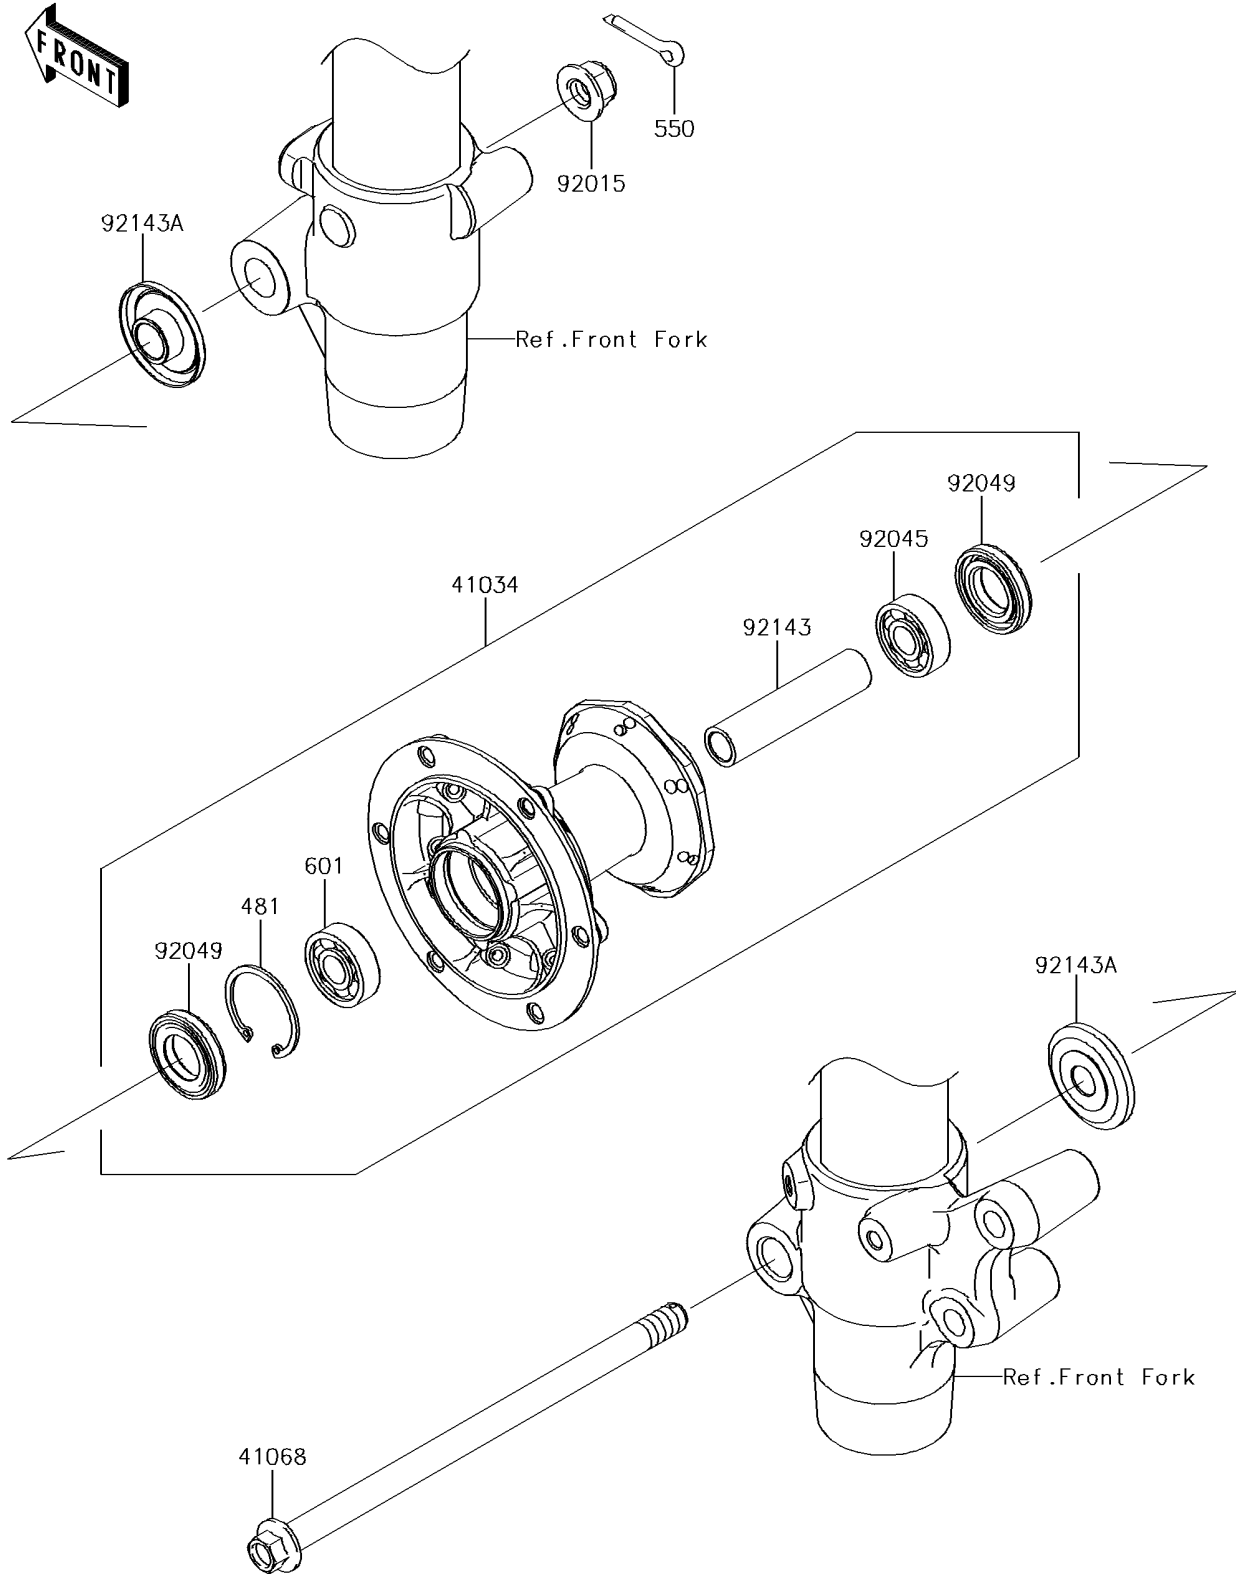

2018 KX™ 85 PARTS DIAGRAM

Front Hub

F2230

2018 KX™ 85 PARTS LIST

Front Hub

ITEM NAME	PART NUMBER	QUANTITY
DRUM-ASSY,FRONT BRAKE (Ref # 41034)	41034-1310	1
AXLE,FR (Ref # 41068)	41068-1333	1
CIRCLIP-TYPE-C,37MM (Ref # 481)	481J3700	1
PIN-COTTER,2.5X20 (Ref # 550)	550AA2520	1
BEARING-BALL,#6201UUC3 (Ref # 601)	601B6301UU	1
NUT,LOCK,FLANGED,12MM (Ref # 92015)	92015-1433	1
BEARING-BALL,TMB201LLUC3/2A (Ref # 92045)	92045-1062	1
SEAL-OIL,TC20376.5 (Ref # 92049)	92049-1257	2
COLLAR,FR BRAKE DRUM,L=76 (Ref # 92143)	92143-1935	1
COLLAR,FR AXLE,L=12 (Ref # 92143A)	92143-1936	2