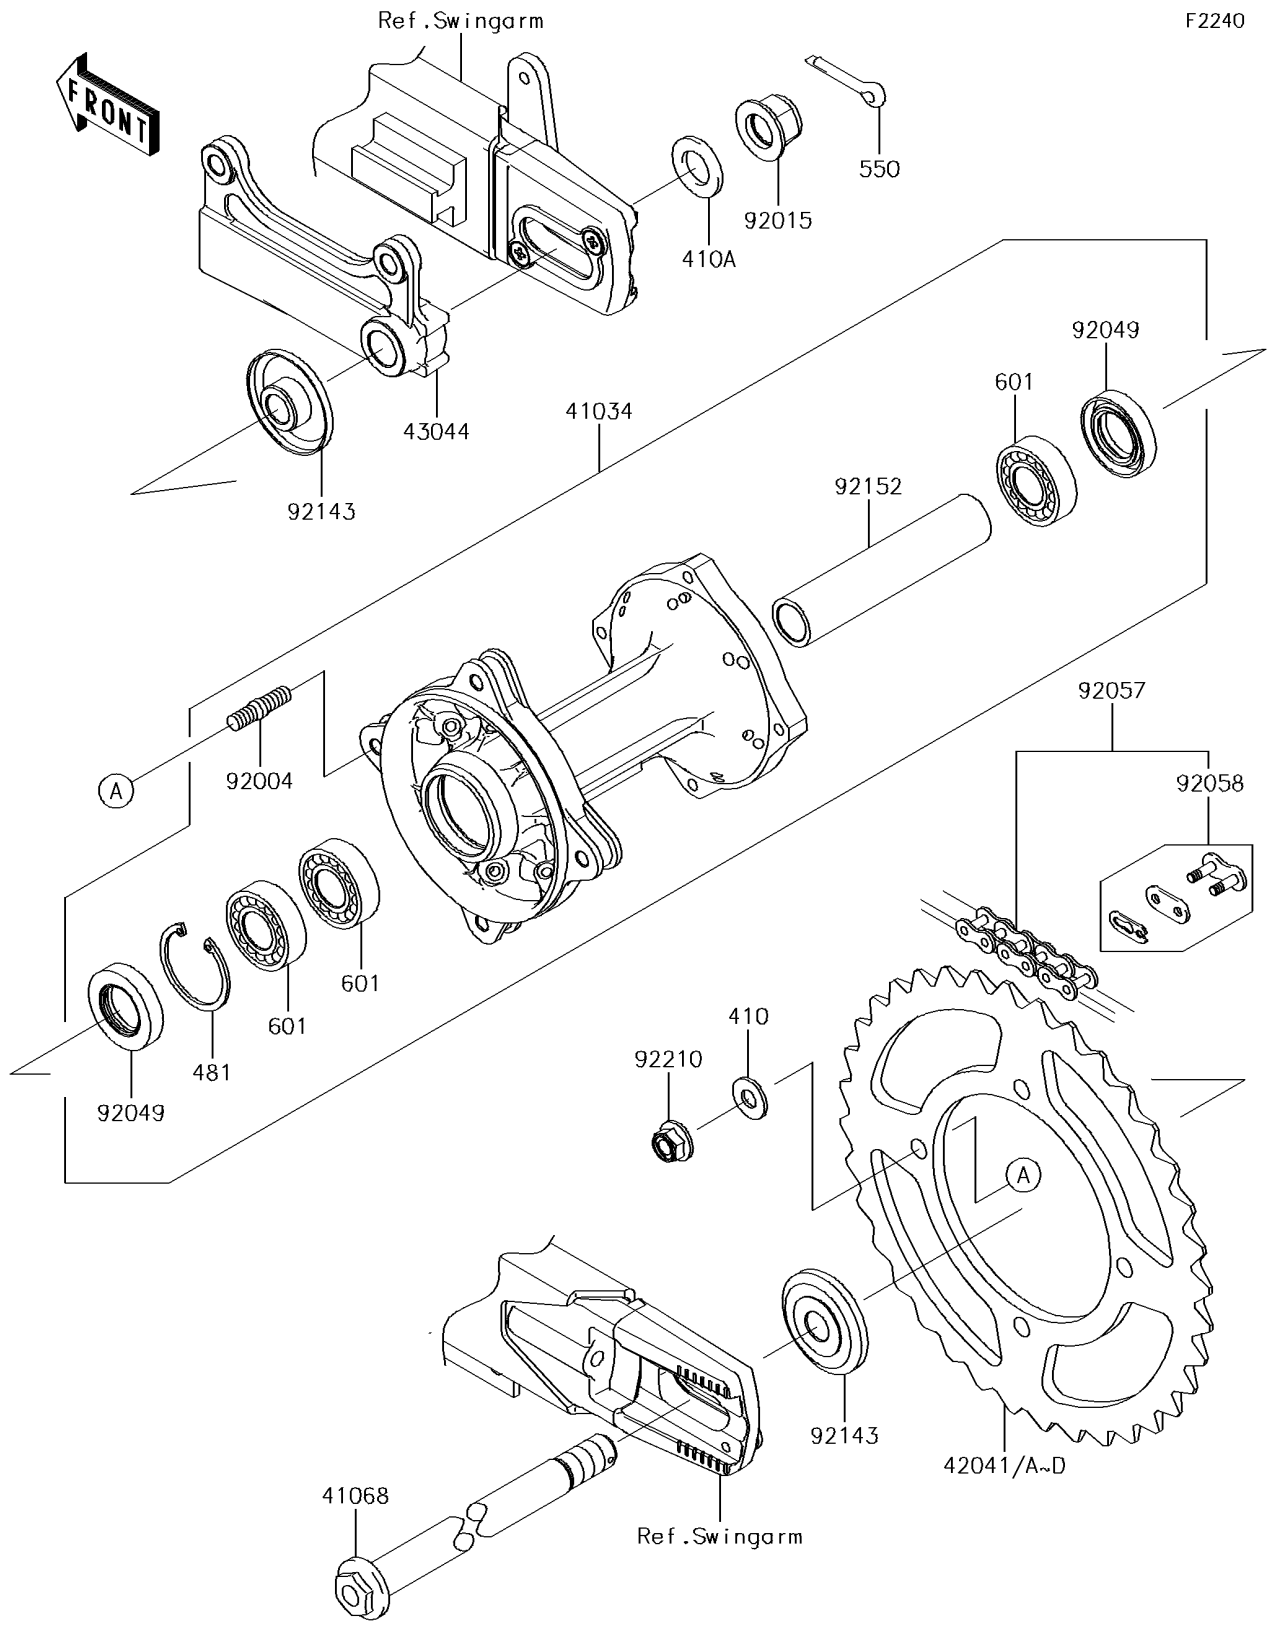

2016 KX™ 85 PARTS DIAGRAM

Rear Hub

2016 KX™ 85 PARTS LIST

Rear Hub

ITEM NAME	PART NUMBER	QUANTITY
WASHER-PLAIN-SMALL,8MM (Ref # 410)	410AA0800	4
DRUM-ASSY,REAR BRAKE (Ref # 41034)	41034-0570	1
AXLE,RR (Ref # 41068)	41068-1401	1
WASHER-PLAIN-SMALL,14MM (Ref # 410A)	410AA1400	1
SPROCKET-HUB,49T (Ref # 42041)	42041-1207	1
SPROCKET-HUB,48T (Ref # 42041A)	42041-1227	1
SPROCKET-HUB,50T (Ref # 42041B)	42041-1228	1
SPROCKET-HUB,51T (Ref # 42041C)	42041-1229	1
SPROCKET-HUB,52T (Ref # 42041D)	42041-1245	1
HOLDER-COMP-CALIPER (Ref # 43044)	43044-1122	1
CIRCLIP-TYPE-C,35MM (Ref # 481)	481J3500	1
PIN-COTTER,2.5X20 (Ref # 550)	550AA2520	1
BEARING-BALL (Ref # 601)	601B6202UU	3
STUD,8X16 (Ref # 92004)	92004-0730	4
NUT,FLANGED,14MM (Ref # 92015)	92015-1401	1
SEAL-OIL (Ref # 92049)	92049-1469	2
CHAIN,DRIVE,DID420DS2X120L (Ref # 92057)	92057-1496	1
JOINT-CHAIN,DRIVE (Ref # 92058)	92058-1086	1
COLLAR,RR AXLE,L=12.5 (Ref # 92143)	92143-1938	2
COLLAR,RR BRAKE DRUM,L=95 (Ref # 92152)	92152-1090	1
NUT,FLANGED,LOCK,8MM (Ref # 92210)	92210-0493	4