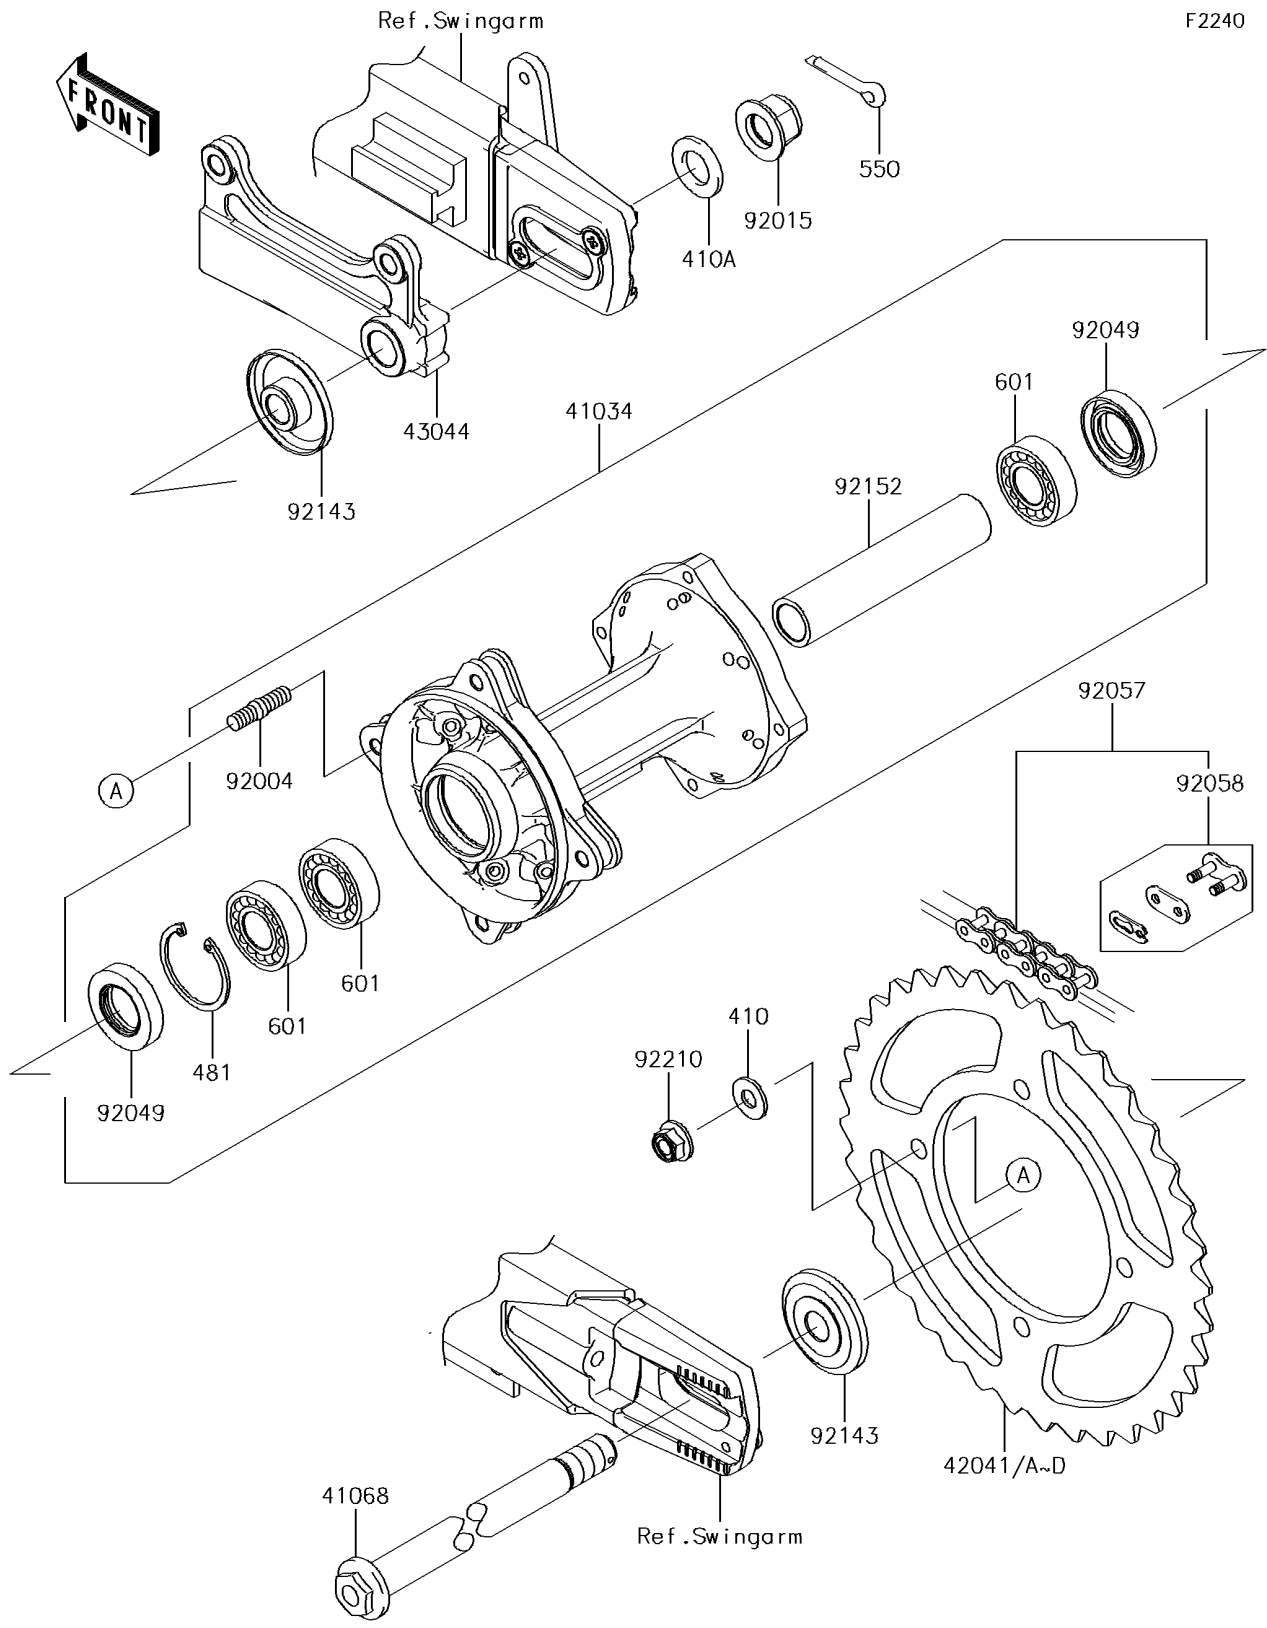

# 2018 KX™ 85 PARTS DIAGRAM

## Rear Hub

## 2018 KX™ 85 PARTS LIST

### Rear Hub

ITEM NAME	PART NUMBER	QUANTITY
WASHER-PLAIN-SMALL,8MM (Ref # 410)	410AA0800	4
DRUM-ASSY,REAR BRAKE (Ref # 41034)	41034-0570	1
AXLE,RR (Ref # 41068)	41068-1401	1
WASHER-PLAIN-SMALL,14MM (Ref # 410A)	410AA1400	1
SPROCKET-HUB,49T (Ref # 42041)	42041-1207	1
SPROCKET-HUB,48T (Ref # 42041A)	42041-1227	1
SPROCKET-HUB,50T (Ref # 42041B)	42041-1228	1
SPROCKET-HUB,51T (Ref # 42041C)	42041-1229	1
SPROCKET-HUB,52T (Ref # 42041D)	42041-1245	1
HOLDER-COMP-CALIPER (Ref # 43044)	43044-1122	1
CIRCLIP-TYPE-C,35MM (Ref # 481)	481J3500	1
PIN-COTTER,2.5X20 (Ref # 550)	550AA2520	1
BEARING-BALL (Ref # 601)	601B6202UU	3
STUD,8X16 (Ref # 92004)	92004-0730	4
NUT,FLANGED,14MM (Ref # 92015)	92015-1401	1
SEAL-OIL (Ref # 92049)	92049-1469	2
CHAIN,DRIVE,DID420DS2X120L (Ref # 92057)	92057-1496	1
JOINT-CHAIN,DRIVE (Ref # 92058)	92058-1086	1
COLLAR,RR AXLE,L=12.5 (Ref # 92143)	92143-1938	2
COLLAR,RR BRAKE DRUM,L=95 (Ref # 92152)	92152-1090	1
NUT,FLANGED,LOCK,8MM (Ref # 92210)	92210-0493	4