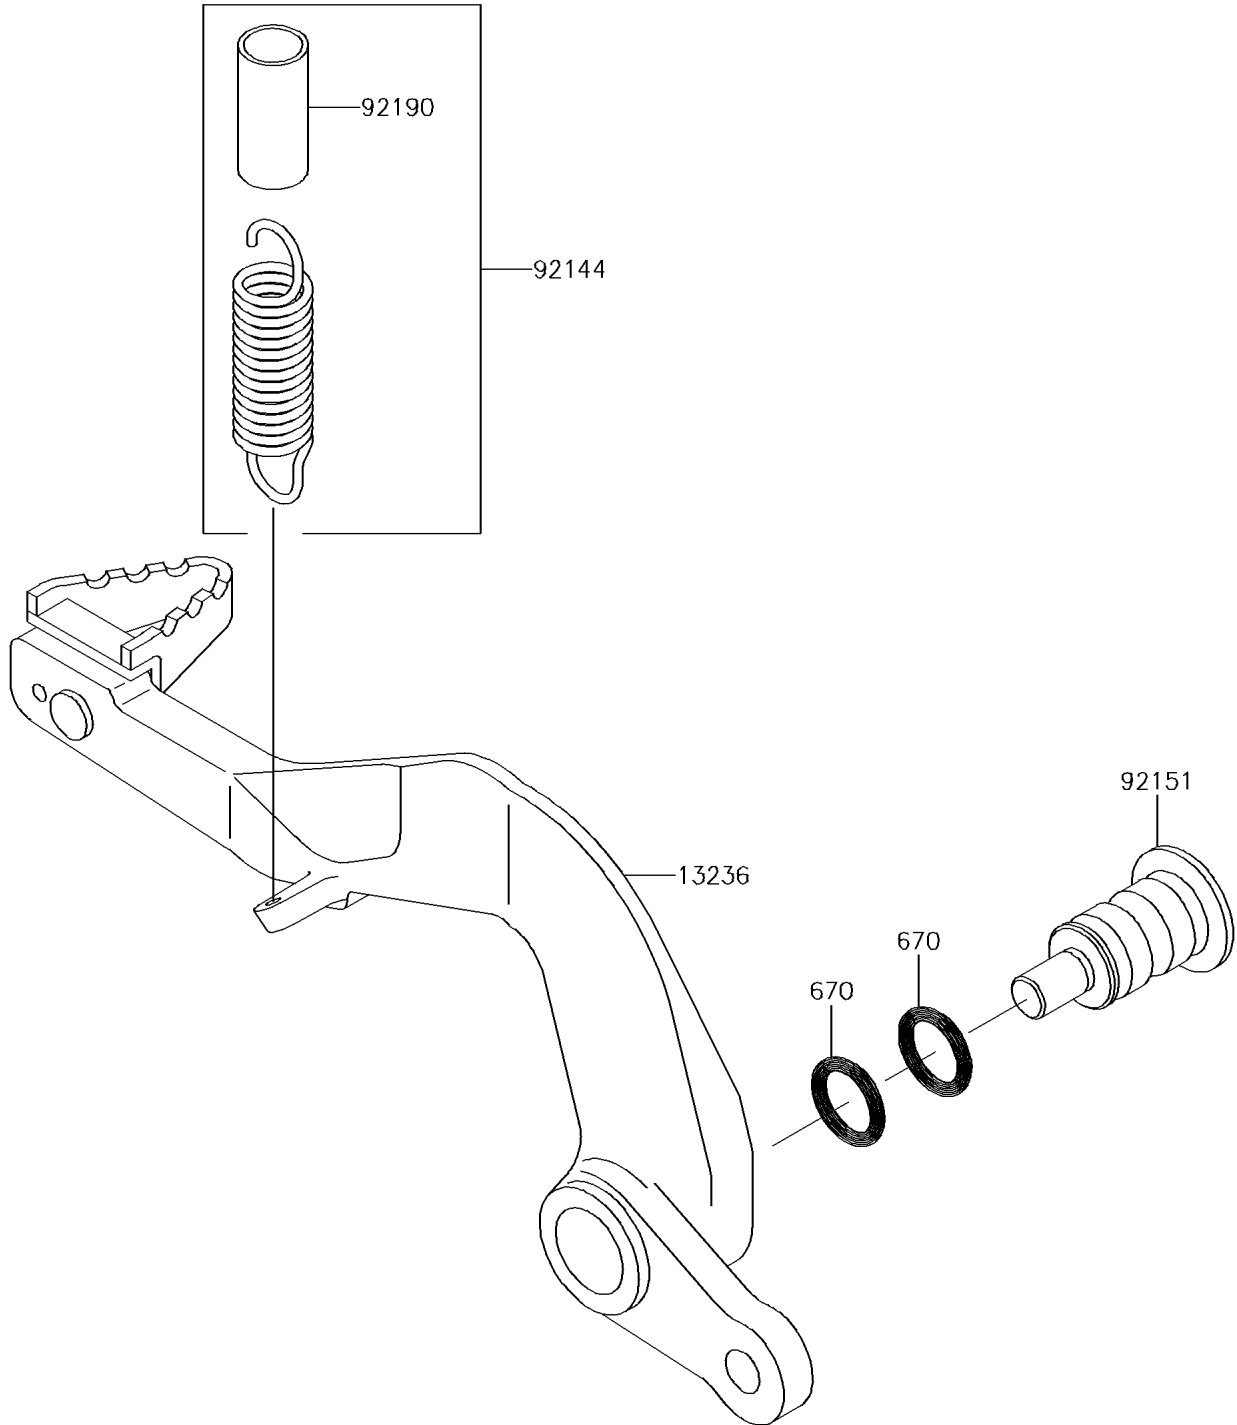

2014 KX™ 85 PARTS DIAGRAM

Brake Pedal

F2260

2014 KX™ 85 PARTS LIST

Brake Pedal

ITEM NAME	PART NUMBER	QUANTITY
LEVER-COMP,BRAKE PEDAL,ALUM. (Ref # 13236)	13236-1353	1
O RING,12MM (Ref # 670)	670B2012	2
SPRING,BRAKE PEDAL RETURN (Ref # 92144)	92144-1752	1
BOLT,BRAKE PEDAL,8MM (Ref # 92151)	92151-1572	1
TUBE,13X16X25 (Ref # 92190)	92190-1488	1