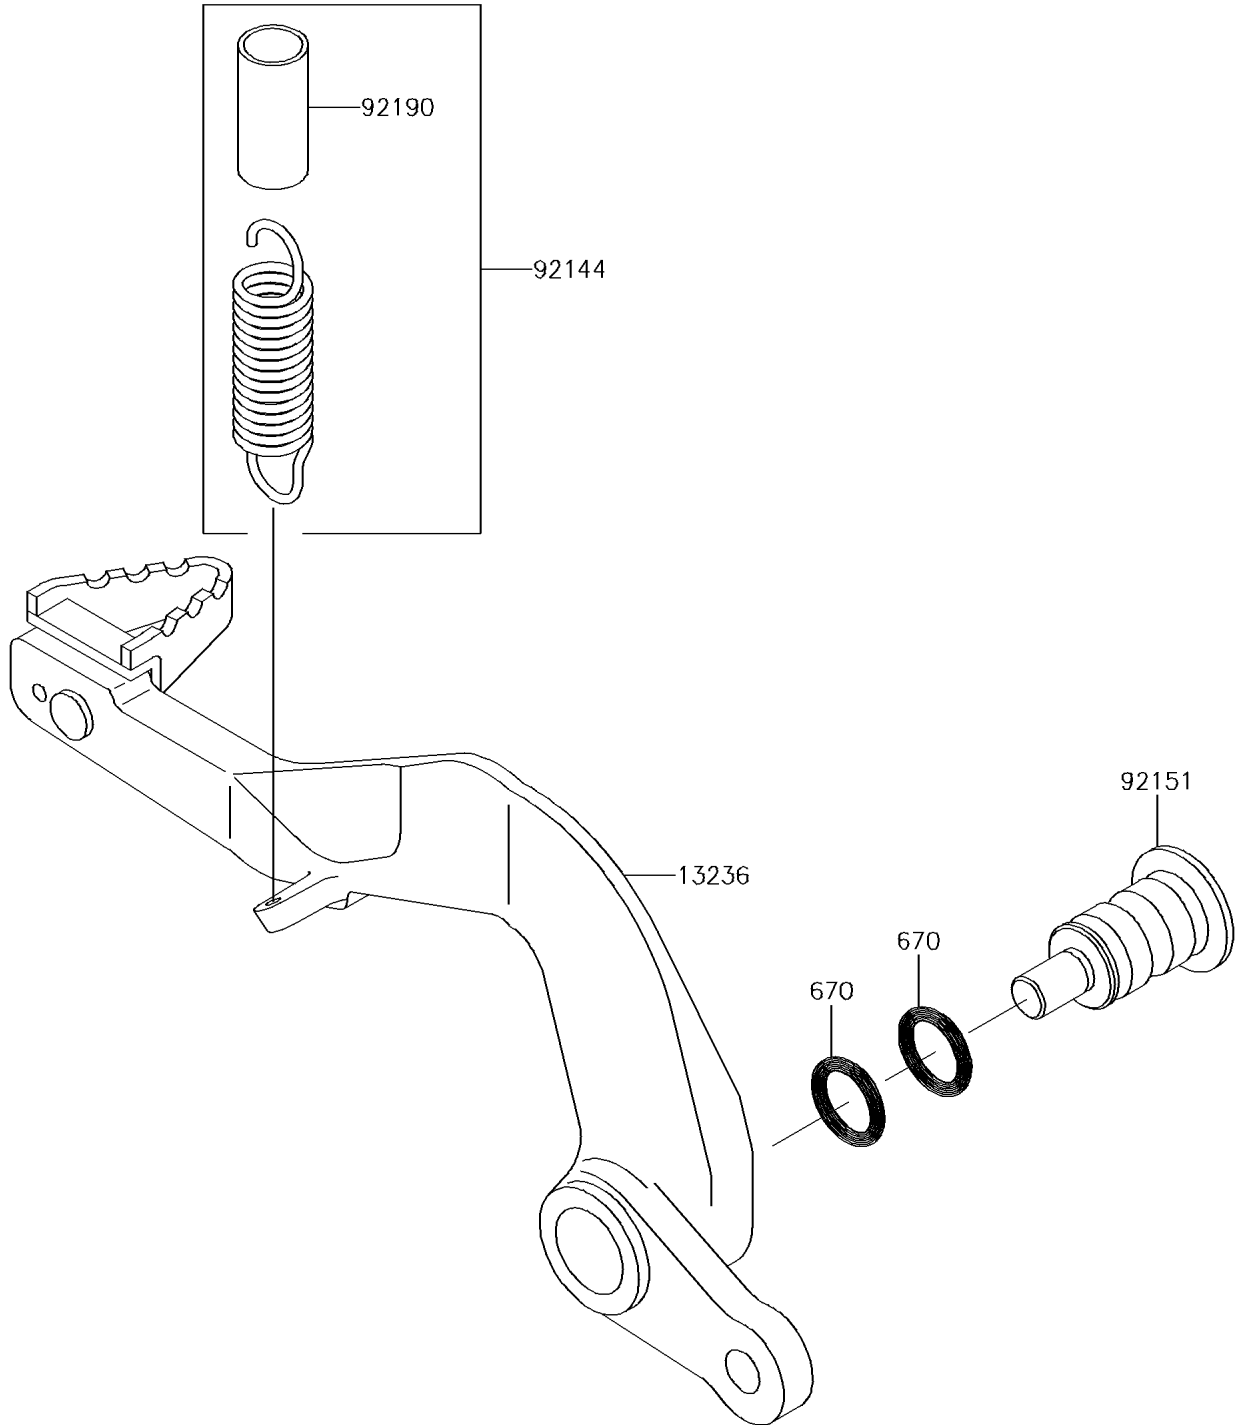

# 2016 KX™ 85 PARTS DIAGRAM

Brake Pedal

F2260

## 2016 KX™ 85 PARTS LIST

### Brake Pedal

ITEM NAME	PART NUMBER	QUANTITY
LEVER-COMP,BRAKE PEDAL,ALUM. (Ref # 13236)	13236-1353	1
O RING,12MM (Ref # 670)	670B2012	2
SPRING,BRAKE PEDAL RETURN (Ref # 92144)	92144-1752	1
BOLT,BRAKE PEDAL,8MM (Ref # 92151)	92151-1572	1
TUBE,13X16X25 (Ref # 92190)	92190-1488	1