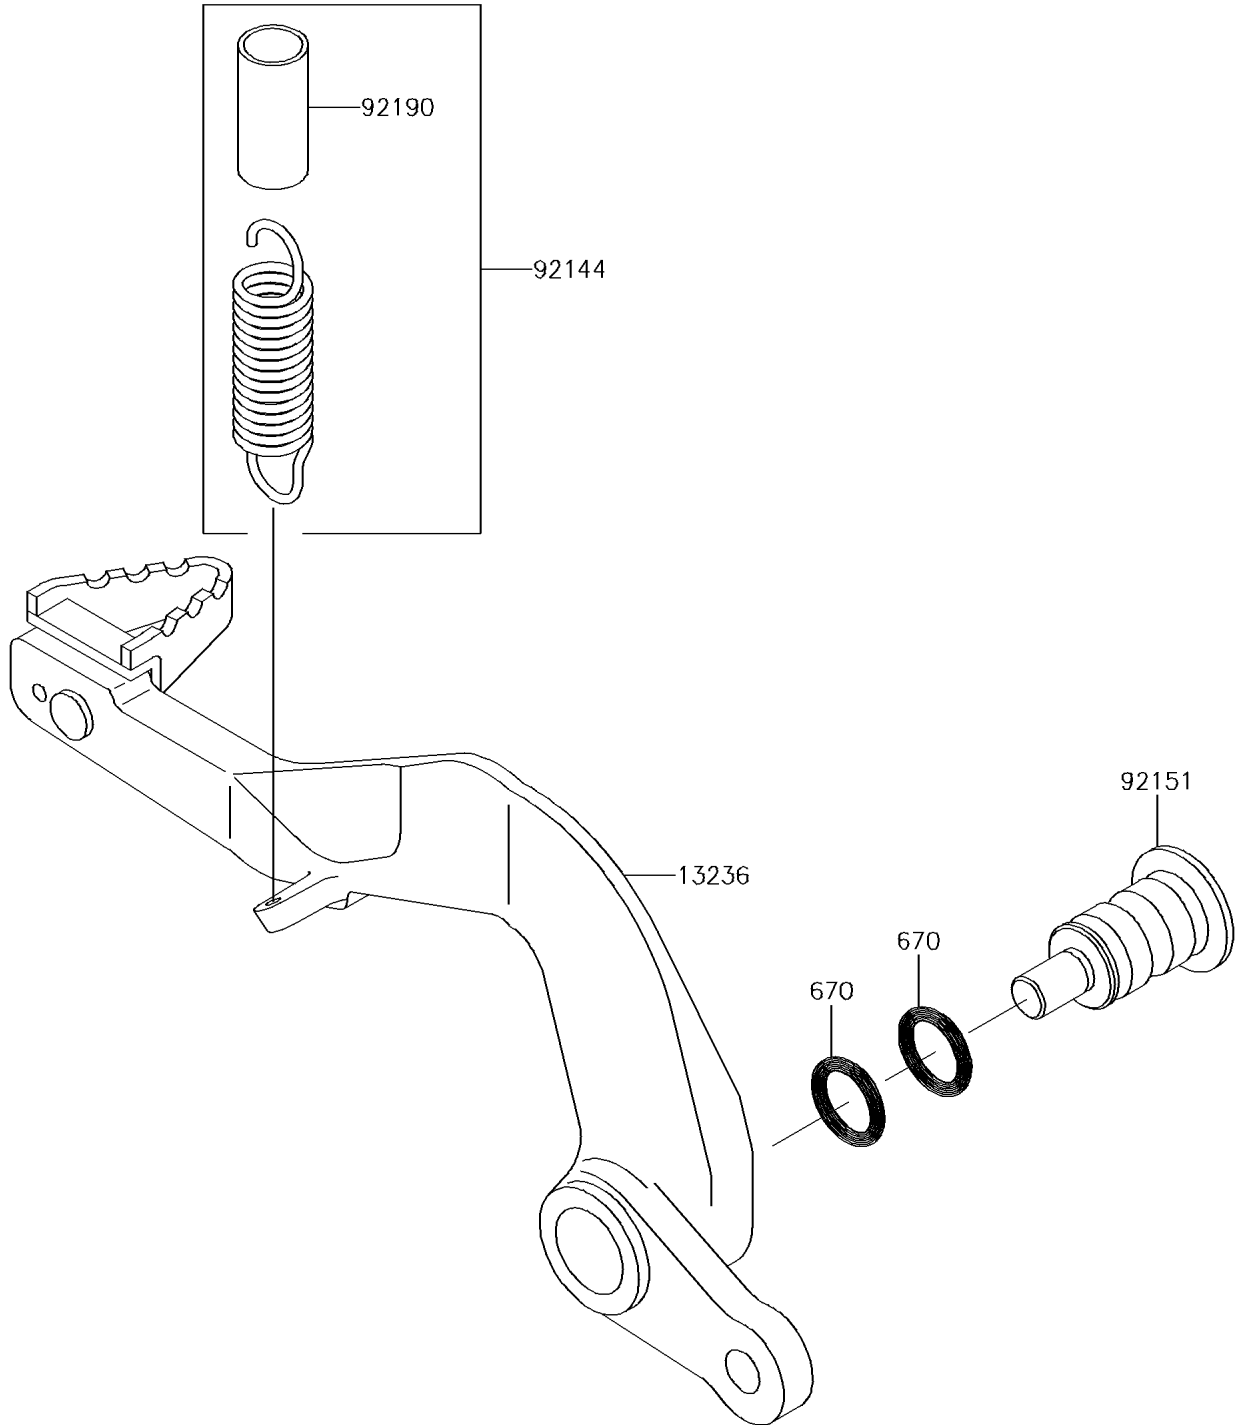

2016 KX™ 85 PARTS DIAGRAM

Brake Pedal

F2260

2016 KX™ 85 PARTS LIST

Brake Pedal

ITEM NAME	PART NUMBER	QUANTITY
LEVER-COMP,BRAKE PEDAL,ALUM. (Ref # 13236)	13236-1353	1
O RING,12MM (Ref # 670)	670B2012	2
SPRING,BRAKE PEDAL RETURN (Ref # 92144)	92144-1752	1
BOLT,BRAKE PEDAL,8MM (Ref # 92151)	92151-1572	1
TUBE,13X16X25 (Ref # 92190)	92190-1488	1