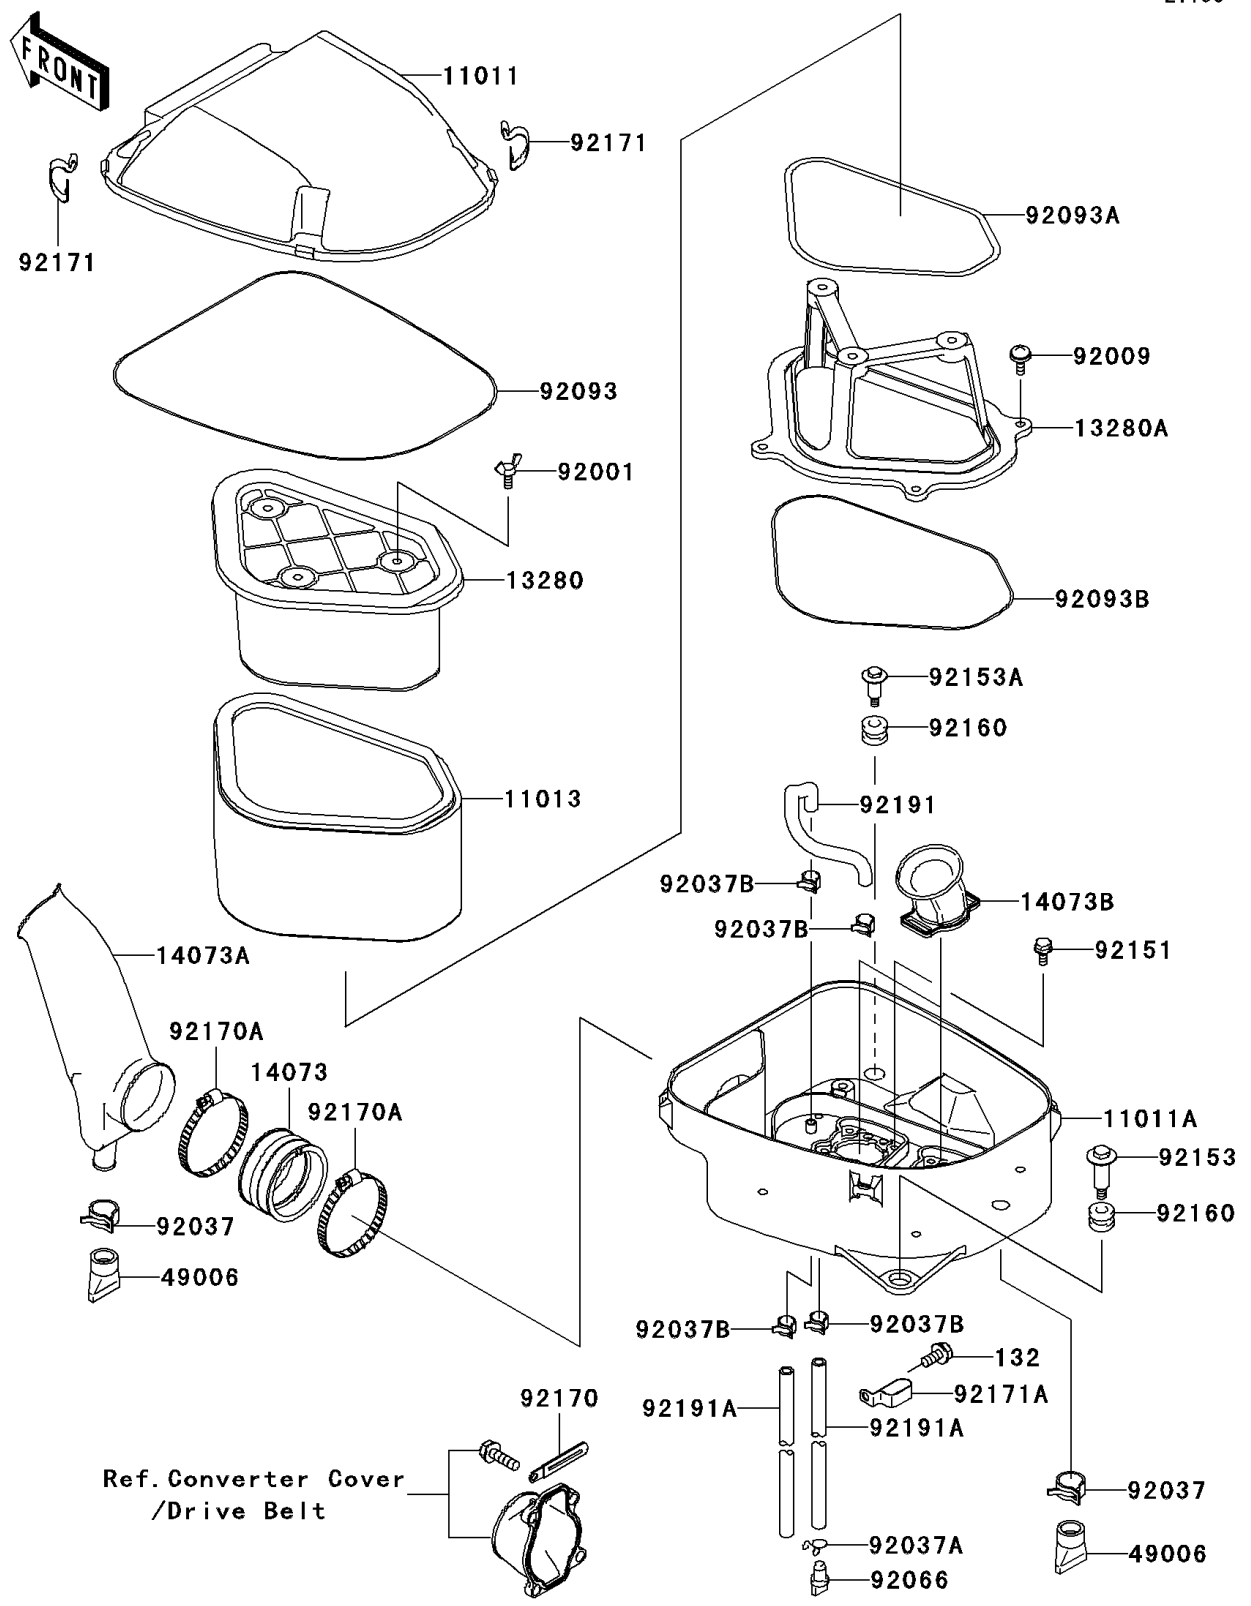

2003 Prairie 650 4X4 Advantage Classic PARTS DIAGRAM

Air Cleaner

E1130

2003 Prairie 650 4X4 Advantage Classic PARTS LIST

Air Cleaner

ITEM NAME	PART NUMBER	QUANTITY
BOLT-FLANGED-SMALL (Ref # 132)	132Y0612	1
CASE-AIR FILTER,UPP (Ref # 11011)	11011-1659	1
CASE-AIR FILTER,LWR (Ref # 11011A)	11011-1660	1
ELEMENT-AIR FILTER (Ref # 11013)	11013-0001	1
HOLDER (Ref # 13280)	13280-1272	1
HOLDER (Ref # 13280A)	13280-1273	1
DUCT,AIR FILTER JOINT (Ref # 14073)	14073-1775	1
DUCT,INTAKE (Ref # 14073A)	14073-1778	1
DUCT,AIR FANNEL (Ref # 14073B)	14073-1830	2
BOOT (Ref # 49006)	49006-1292	2
BOLT,WING,6X15 (Ref # 92001)	92001-1703	3
SCREW,6X16 (Ref # 92009)	92009-1621	4
CLAMP (Ref # 92037)	92037-1460	2
CLAMP,TUBE (Ref # 92037A)	92037-147	1
CLAMP,TUBE (Ref # 92037B)	92037-1505	4
PLUG,DRAIN (Ref # 92066)	92066-1211	1
SEAL,AIR FILTER CASE (Ref # 92093)	92093-1522	1
SEAL,HOLDER-HOLDER (Ref # 92093A)	92093-1569	1
SEAL,HOLDER-LOWER (Ref # 92093B)	92093-1570	1
BOLT,5X12 (Ref # 92151)	92151-1305	8
BOLT,AIR FILTER,LH (Ref # 92153)	92153-1051	1
BOLT,AIR FILTER,RH (Ref # 92153A)	92153-1052	1
DAMPER (Ref # 92160)	92160-1594	2
CLAMP (Ref # 92170)	92170-1514	1
CLAMP (Ref # 92170A)	92170-1764	2
CLAMP,AIR FILTER CASE (Ref # 92171)	92171-1394	4
CLAMP,AIR VENT (Ref # 92171A)	92171-1522	1
TUBE,7X11X210 (Ref # 92191)	92191-1494	1
TUBE,7X11X470 (Ref # 92191A)	92191-1531	2