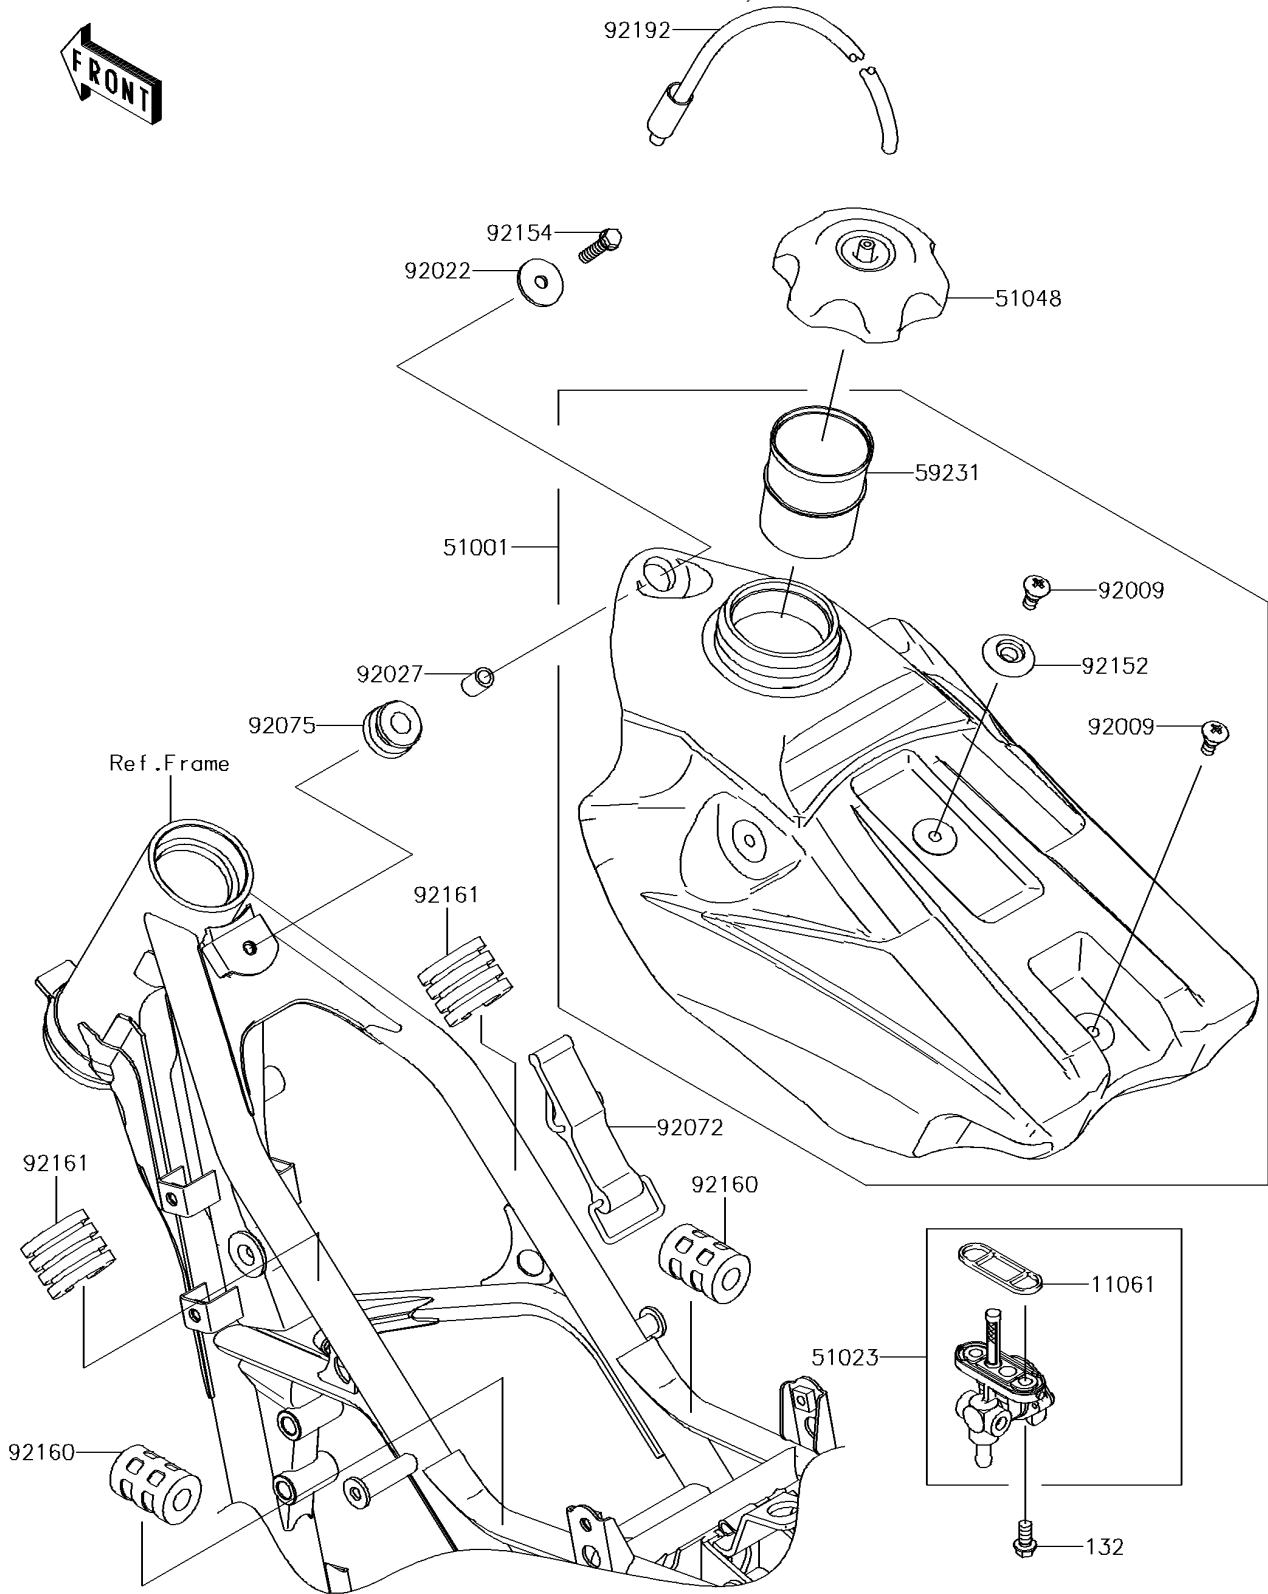

2016 KX™ 85 PARTS DIAGRAM

Fuel Tank

F2410

2016 KX™ 85 PARTS LIST

Fuel Tank

ITEM NAME	PART NUMBER	QUANTITY
GASKET,FUEL TAP (Ref # 11061)	11061-0181	1
BOLT-FLANGED-SMALL,6X12 (Ref # 132)	132BA0612	2
TANK-COMP-FUEL (Ref # 51001)	51001-0776	1
TAP-ASSY,FUEL (Ref # 51023)	51023-0024	1
CAP-ASSY-TANK,FUEL (Ref # 51048)	51048-0009	1
FILLER (Ref # 59231)	59231-0019	1
SCREW,6MM (Ref # 92009)	92009-1971	2
WASHER,6.5X24X2 (Ref # 92022)	92022-1690	1
COLLAR,6.8X10X14 (Ref # 92027)	92027-1966	1
BAND,FUEL TANK (Ref # 92072)	92072-1229	1
DAMPER (Ref # 92075)	92075-1787	1
COLLAR (Ref # 92152)	92152-1346	1
BOLT,FLANGED,6X25 (Ref # 92154)	92154-0520	1
DAMPER,FUEL TANK (Ref # 92160)	92160-1236	2
DAMPER,FUEL TANK (Ref # 92161)	92161-1175	2
TUBE (Ref # 92192)	92192-0161	1