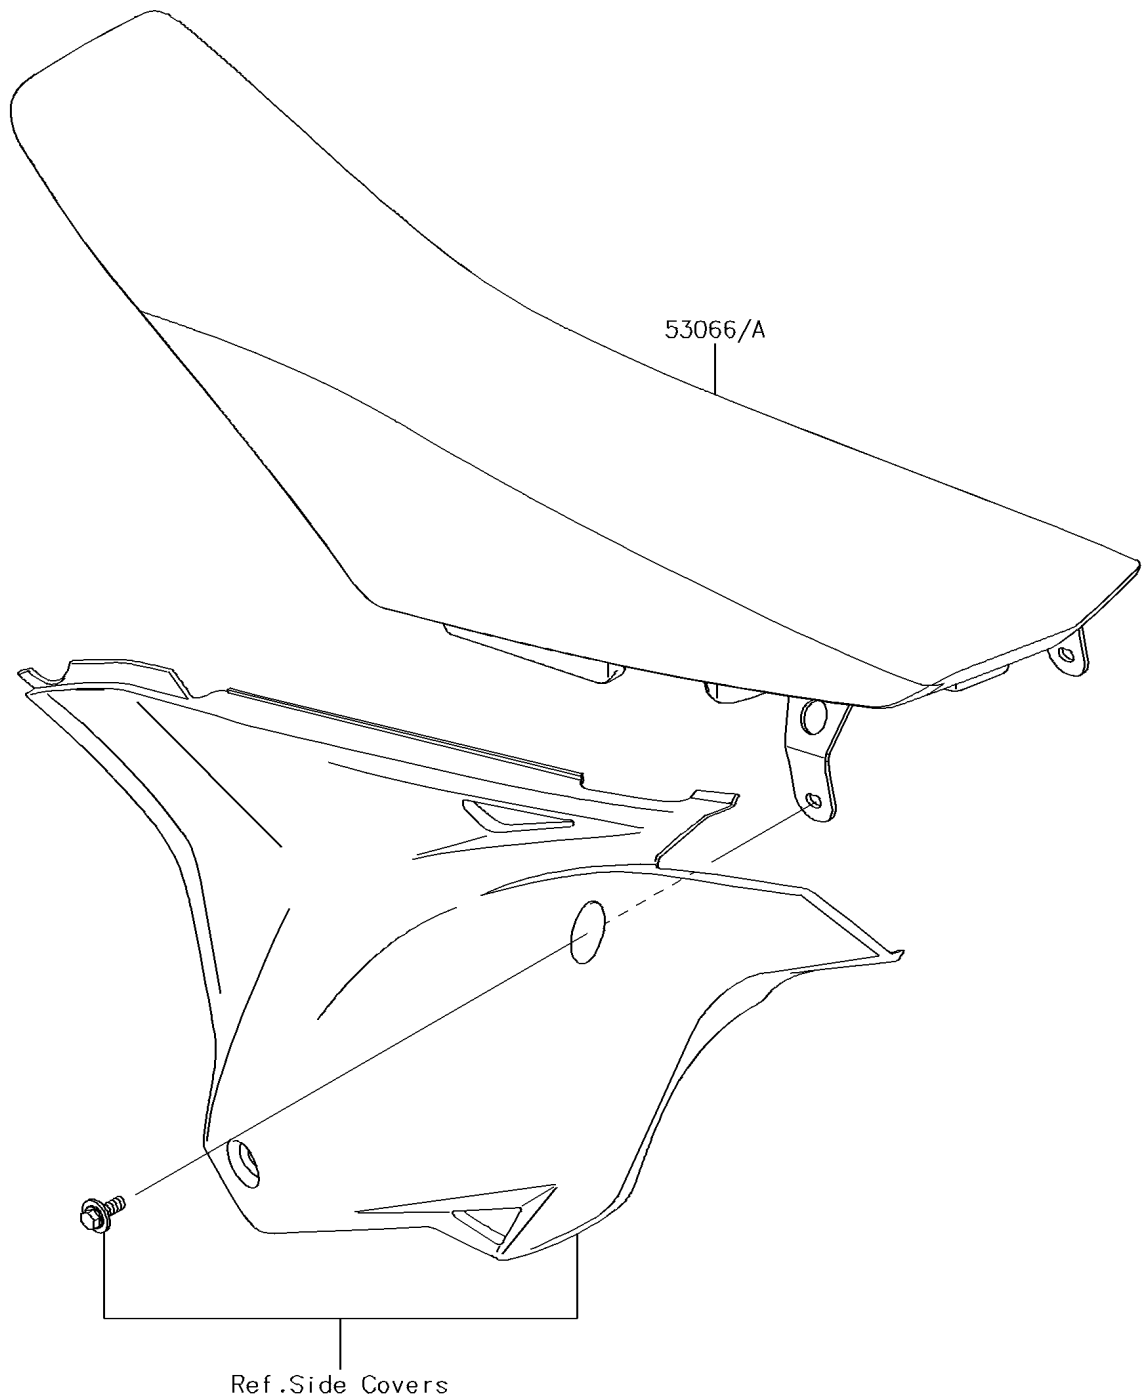

# 2016 KX<sup>™</sup> 85 PARTS DIAGRAM

Seat

F2510

## 2016 KX™ 85 PARTS LIST

Seat

ITEM NAME	PART NUMBER	QUANTITY
SEAT-ASSY, GREEN/BLACK (Ref # 53066A)	53066-0455-49F	1