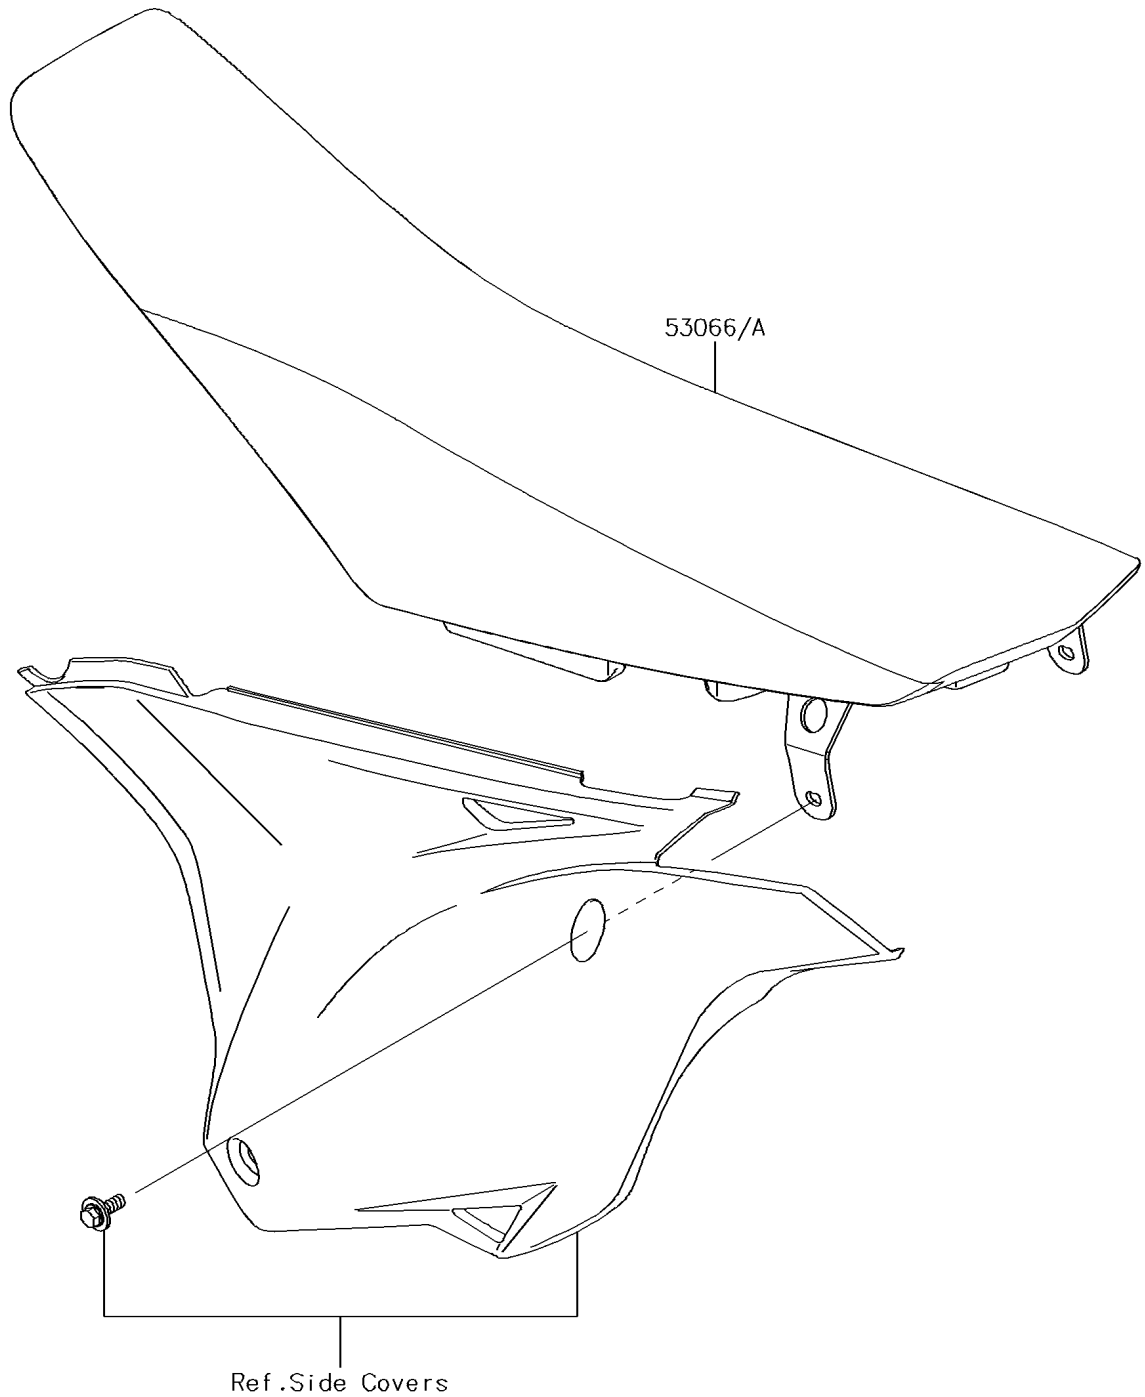

2016 KX™ 85 PARTS DIAGRAM

Seat

F2510

2016 KX™ 85 PARTS LIST

Seat

ITEM NAME	PART NUMBER	QUANTITY
SEAT-ASSY, GREEN/BLACK (Ref # 53066A)	53066-0455-49F	1