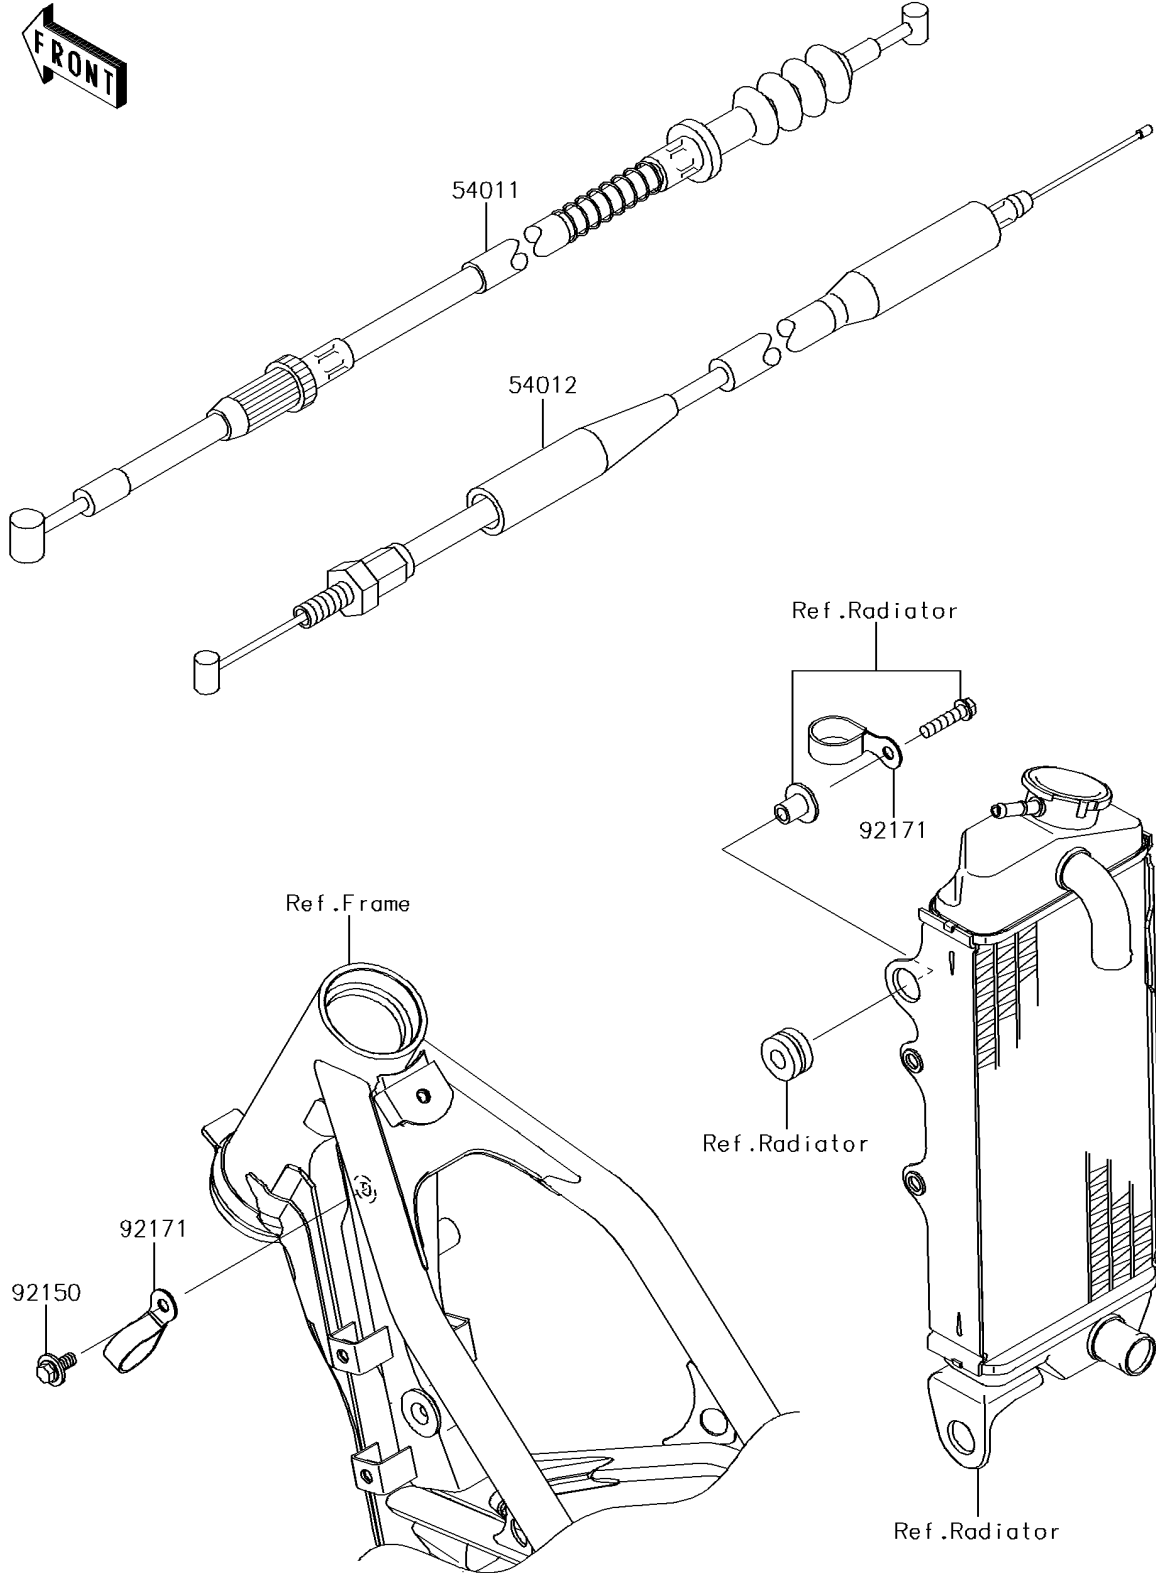

2016 KX™ 85 PARTS DIAGRAM

Cables

F2540

2016 KX™ 85 PARTS LIST

Cables

ITEM NAME	PART NUMBER	QUANTITY
CABLE-CLUTCH (Ref # 54011)	54011-0572	1
CABLE-THROTTLE (Ref # 54012)	54012-0595	1
BOLT,6X14 (Ref # 92150)	92150-1340	1
CLAMP (Ref # 92171)	92171-1279	2