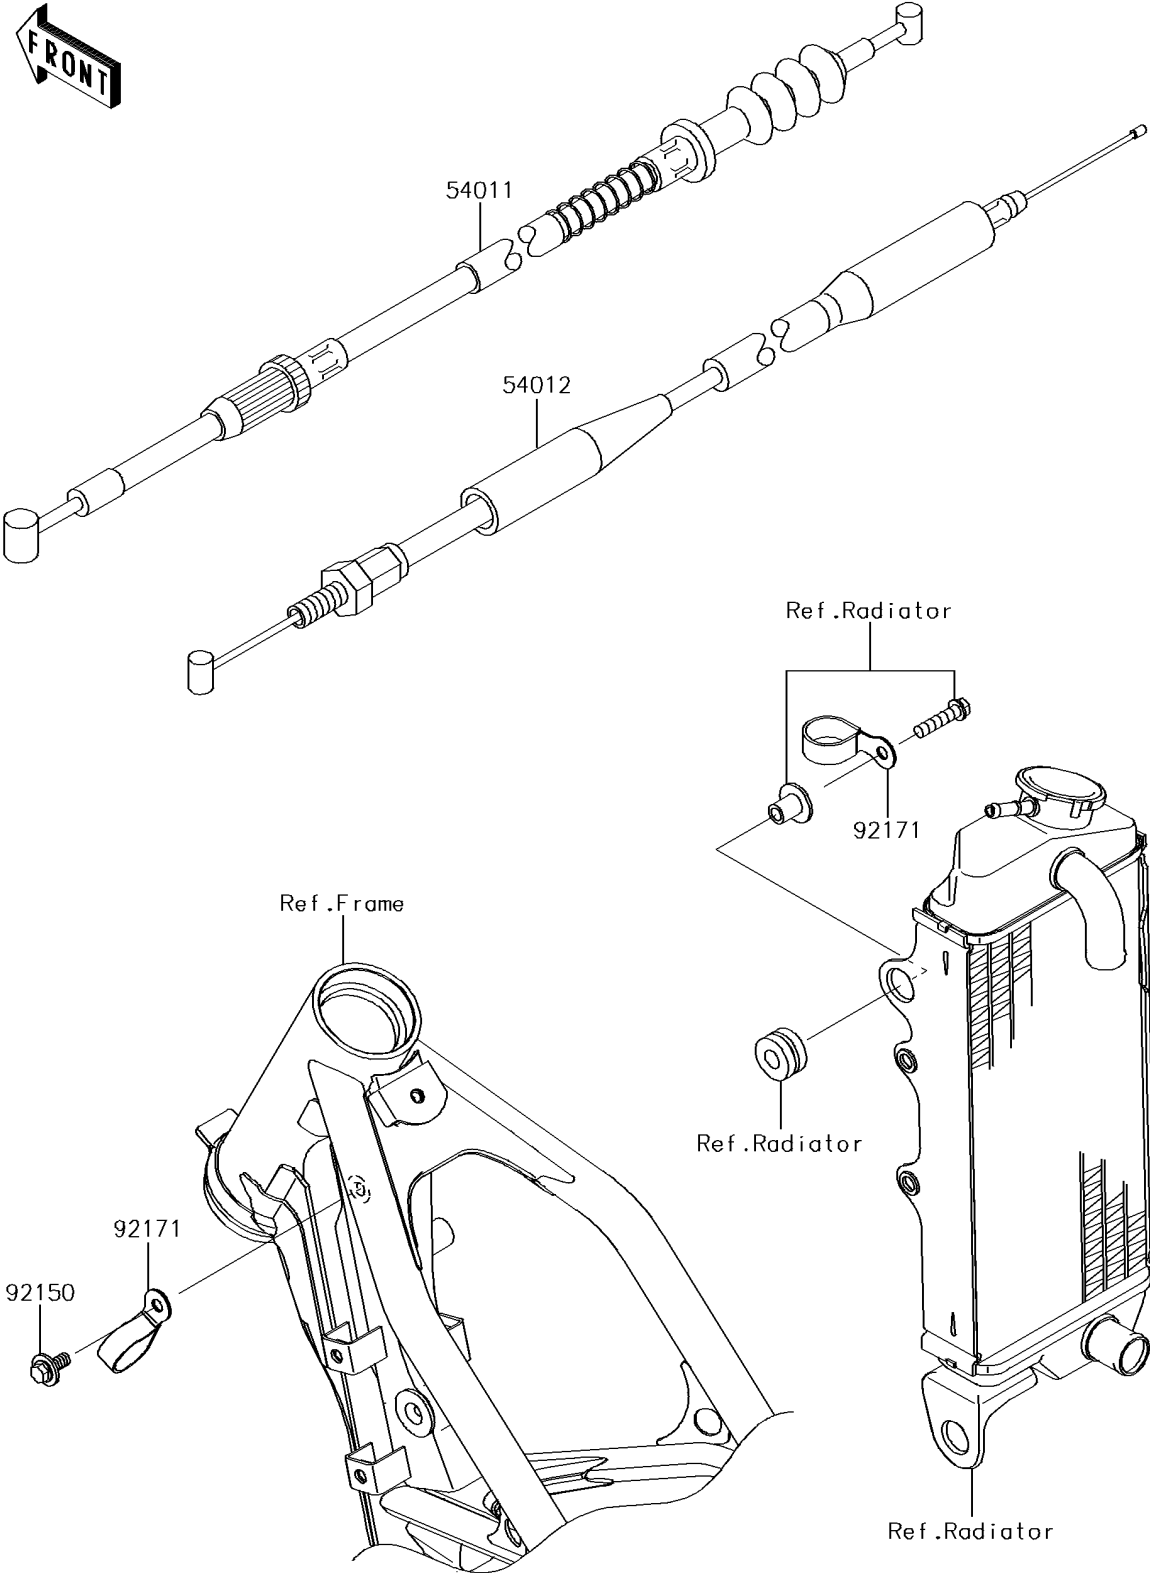

2016 KX™ 85 PARTS DIAGRAM

Cables

F2540

2016 KX™ 85 PARTS LIST

Cables

ITEM NAME	PART NUMBER	QUANTITY
CABLE-CLUTCH (Ref # 54011)	54011-0572	1
CABLE-THROTTLE (Ref # 54012)	54012-0595	1
BOLT,6X14 (Ref # 92150)	92150-1340	1
CLAMP (Ref # 92171)	92171-1279	2