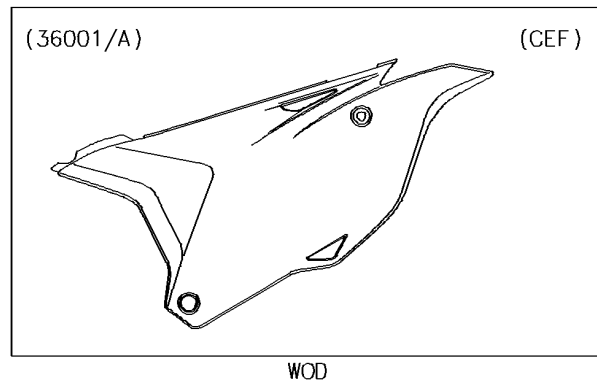

2014 KX™ 85 PARTS DIAGRAM

Side Covers

F2611

2014 KX™ 85 PARTS LIST

Side Covers

ITEM NAME	PART NUMBER	QUANTITY
COVER-SIDE,LH,B.WHITE (Ref # 36001)	36001-0591-266	1
COVER-SIDE,RH,B.WHITE (Ref # 36001A)	36001-0592-266	1
COLLAR (Ref # 92143)	92143-1196	2
BOLT,FLANGED,6X16 (Ref # 92150)	92150-1506	2
BOLT,FLANGED,6X9 (Ref # 92154)	92154-0546	2