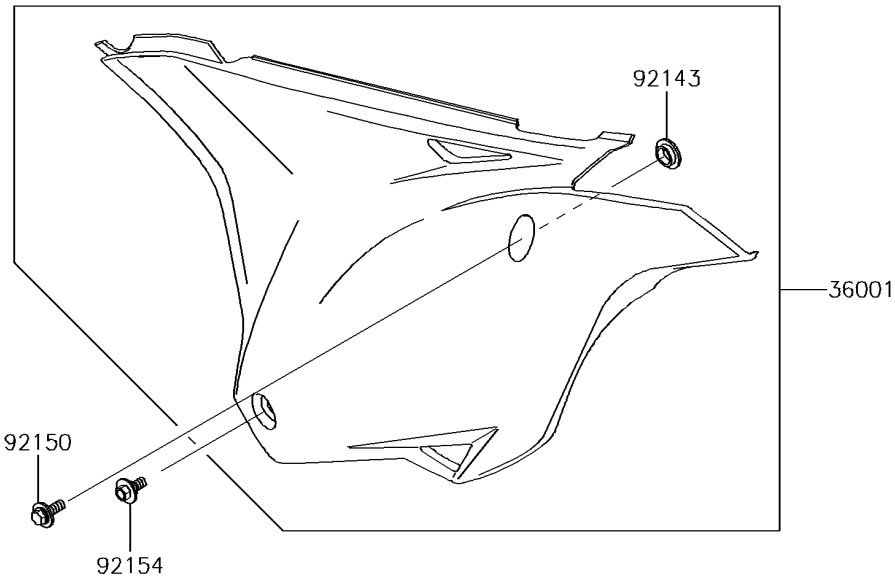

2014 KX™ 85 PARTS DIAGRAM

Side Covers

F2611

2014 KX™ 85 PARTS LIST

Side Covers

ITEM NAME	PART NUMBER	QUANTITY
COVER-SIDE,LH,B.WHITE (Ref # 36001)	36001-0591-266	1
COVER-SIDE,RH,B.WHITE (Ref # 36001A)	36001-0592-266	1
COLLAR (Ref # 92143)	92143-1196	2
BOLT,FLANGED,6X16 (Ref # 92150)	92150-1506	2
BOLT,FLANGED,6X9 (Ref # 92154)	92154-0546	2