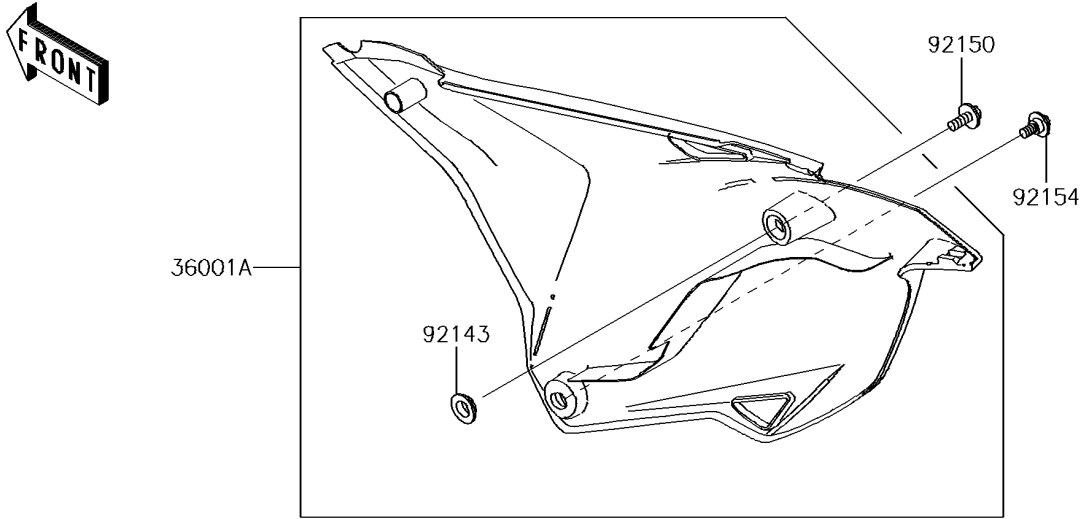

2014 KX™ 85 PARTS DIAGRAM

Side Covers

F2611

2014 KX™ 85 PARTS LIST

Side Covers

ITEM NAME	PART NUMBER	QUANTITY
COVER-SIDE,LH,B.WHITE (Ref # 36001)	36001-0591-266	1
COVER-SIDE,RH,B.WHITE (Ref # 36001A)	36001-0592-266	1
COLLAR (Ref # 92143)	92143-1196	2
BOLT,FLANGED,6X16 (Ref # 92150)	92150-1506	2
BOLT,FLANGED,6X9 (Ref # 92154)	92154-0546	2