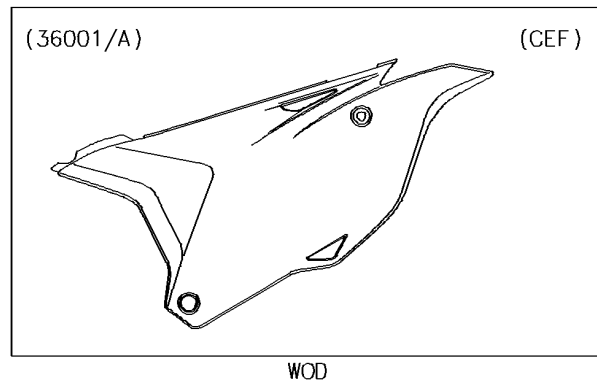

2016 KX™ 85 PARTS DIAGRAM

Side Covers

F2611

2016 KX™ 85 PARTS LIST

Side Covers

ITEM NAME	PART NUMBER	QUANTITY
COVER-SIDE,LH,B.WHITE (Ref # 36001)	36001-0591-266	1
COVER-SIDE,RH,B.WHITE (Ref # 36001A)	36001-0592-266	1
COLLAR (Ref # 92143)	92143-1196	2
BOLT,FLANGED,6X16 (Ref # 92150)	92150-1506	2
BOLT,FLANGED,6X9 (Ref # 92154)	92154-0546	2