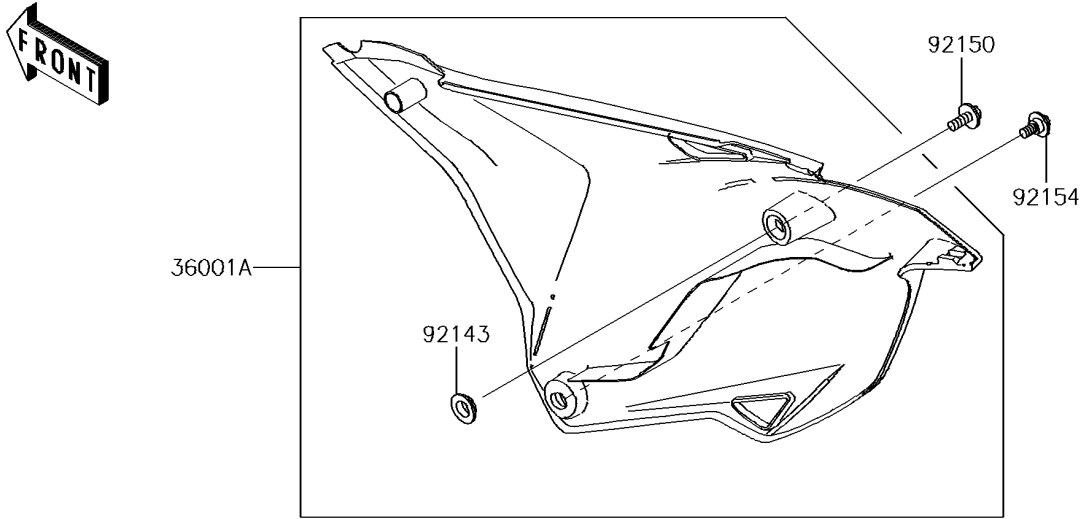

2016 KX™ 85 PARTS DIAGRAM

Side Covers

F2611

2016 KX™ 85 PARTS LIST

Side Covers

ITEM NAME	PART NUMBER	QUANTITY
COVER-SIDE,LH,B.WHITE (Ref # 36001)	36001-0591-266	1
COVER-SIDE,RH,B.WHITE (Ref # 36001A)	36001-0592-266	1
COLLAR (Ref # 92143)	92143-1196	2
BOLT,FLANGED,6X16 (Ref # 92150)	92150-1506	2
BOLT,FLANGED,6X9 (Ref # 92154)	92154-0546	2