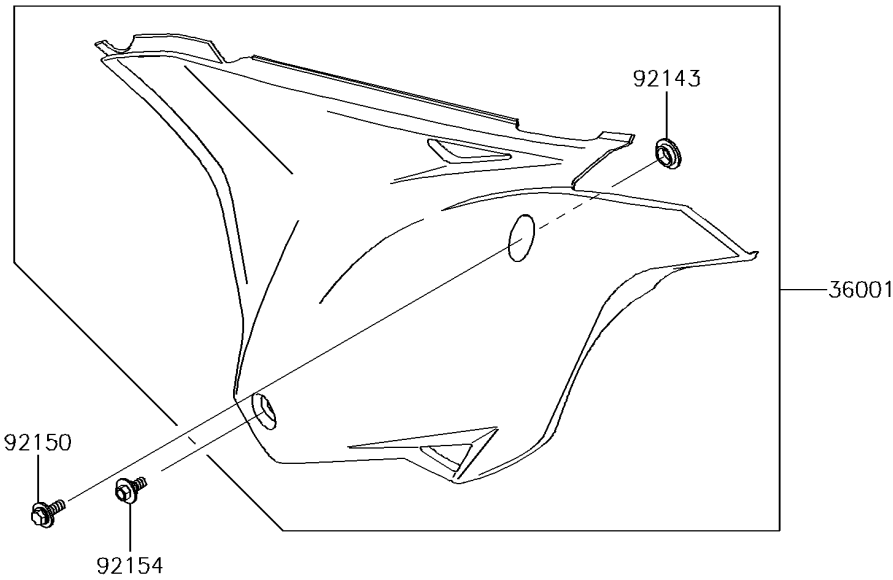

2016 KX™ 85 PARTS DIAGRAM

Side Covers

F2611

2016 KX™ 85 PARTS LIST

Side Covers

ITEM NAME	PART NUMBER	QUANTITY
COVER-SIDE,LH,B.WHITE (Ref # 36001)	36001-0591-266	1
COVER-SIDE,RH,B.WHITE (Ref # 36001A)	36001-0592-266	1
COLLAR (Ref # 92143)	92143-1196	2
BOLT,FLANGED,6X16 (Ref # 92150)	92150-1506	2
BOLT,FLANGED,6X9 (Ref # 92154)	92154-0546	2