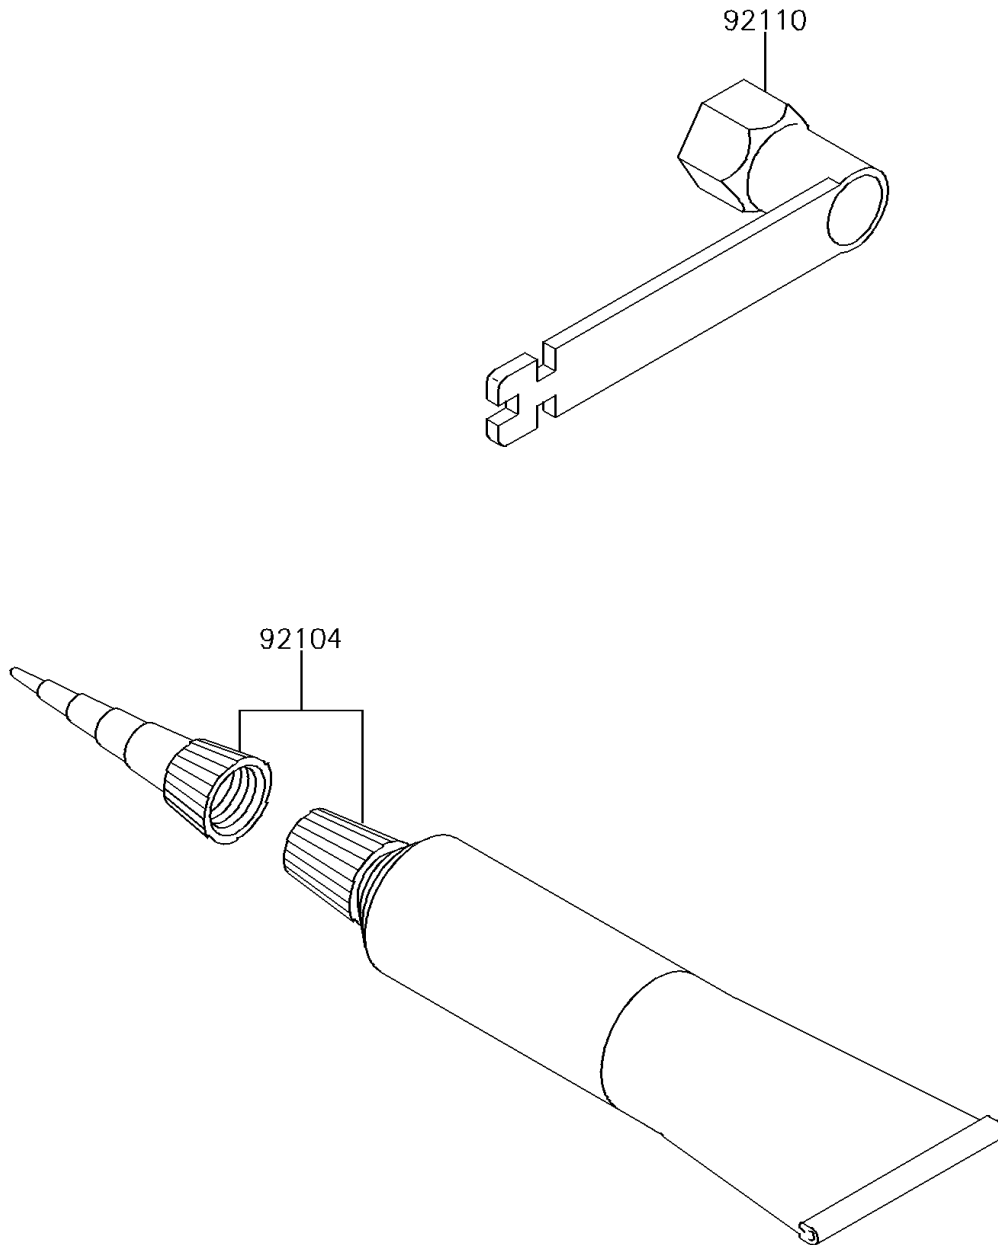

2016 KX™ 85 PARTS DIAGRAM

Owner's Tools

F2810

2016 KX™ 85 PARTS LIST

Owner's Tools

ITEM NAME	PART NUMBER	QUANTITY
GASKET-LIQUID,TB1105B,SILVER (Ref # 92104)	92104-002	1
TOOL-WRENCH,PLUG,21MM (Ref # 92110)	92110-0571	1