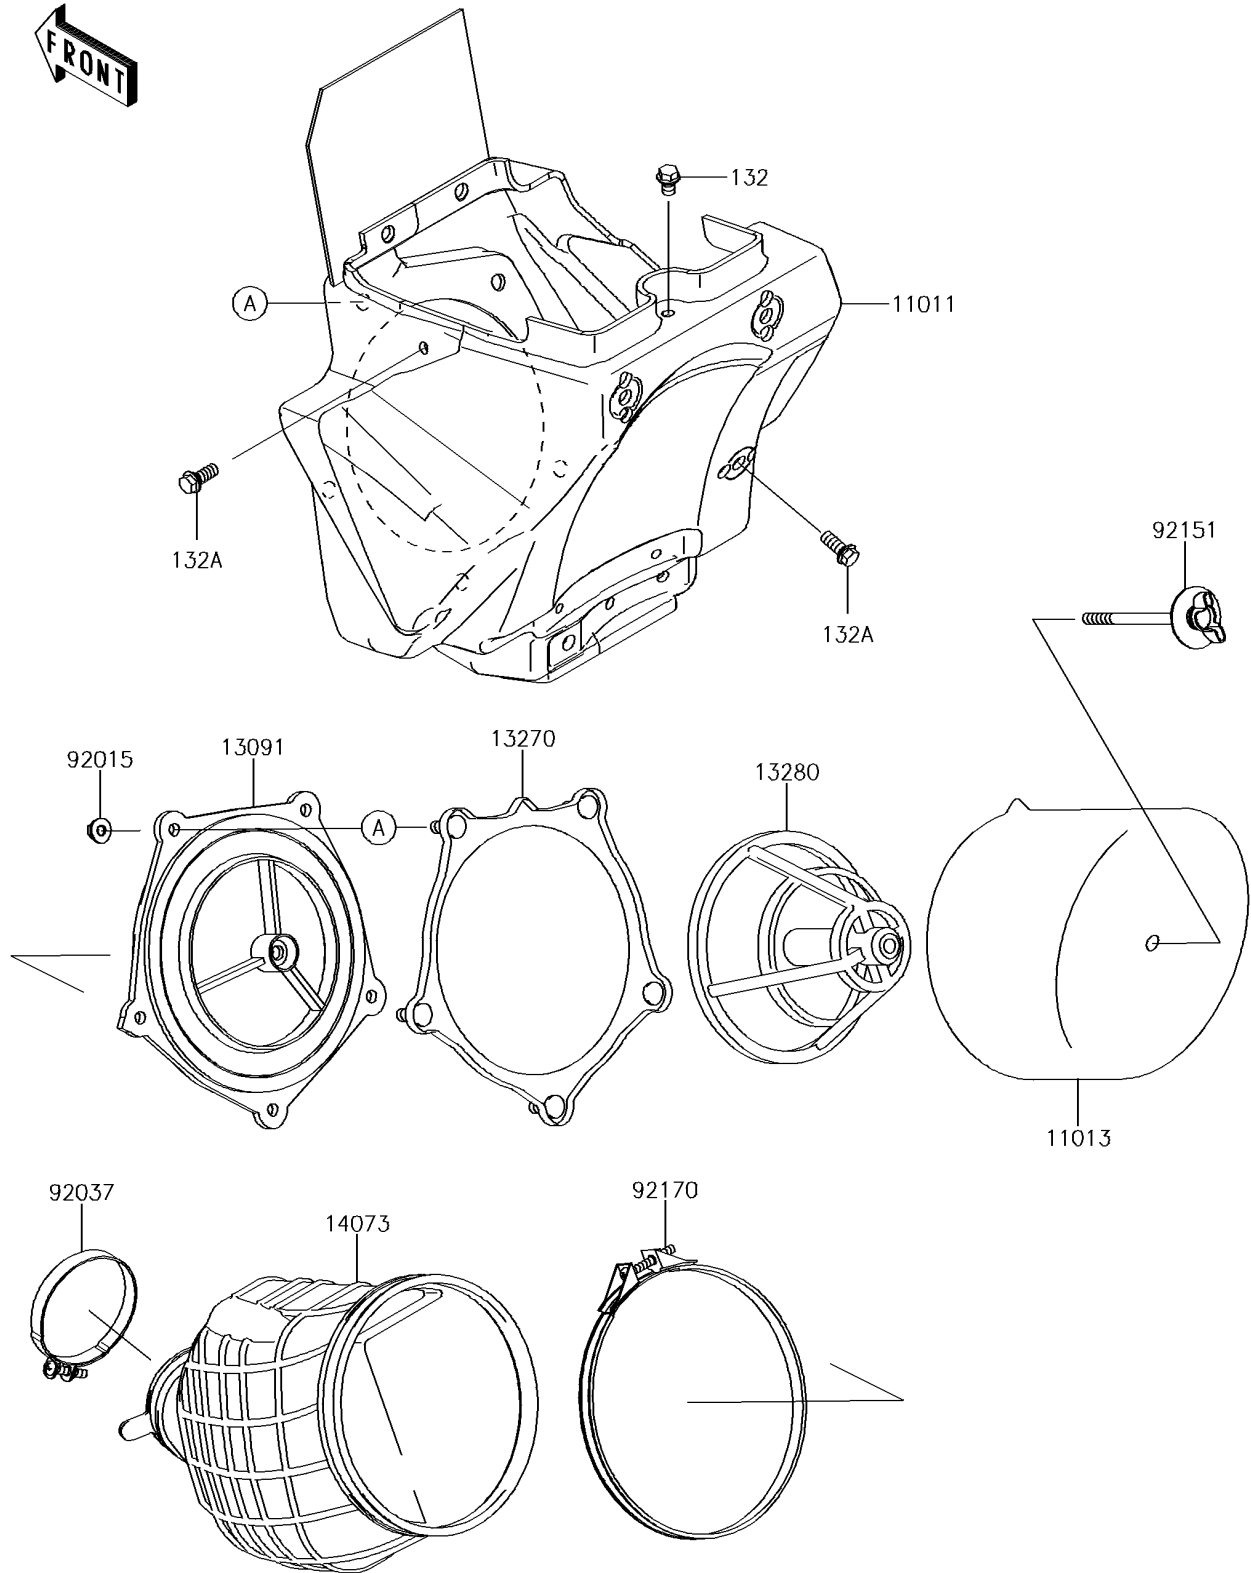

2016 KX™100 PARTS DIAGRAM

Air Cleaner

E1130

2016 KX™100 PARTS LIST

Air Cleaner

ITEM NAME	PART NUMBER	QUANTITY
CASE-AIR FILTER (Ref # 11011)	11011-1612	1
ELEMENT-AIR FILTER (Ref # 11013)	11013-0736	1
HOLDER (Ref # 13091)	13091-1697	1
BOLT-FLANGED-SMALL,6X8 (Ref # 132)	132BA0608	1
PLATE,AIR FILTER (Ref # 13270)	13270-1905	1
HOLDER,ELEMENT (Ref # 13280)	13280-0768	1
BOLT-FLANGED-SMALL,6X14 (Ref # 132A)	132BA0614	2
DUCT (Ref # 14073)	14073-1785	1
NUT,FLANGED,5MM (Ref # 92015)	92015-1259	5
CLAMP,55MM (Ref # 92037)	92037-1486	1
BOLT,AIR FILTER (Ref # 92151)	92151-1256	1
CLAMP,126MM (Ref # 92170)	92170-1194	1