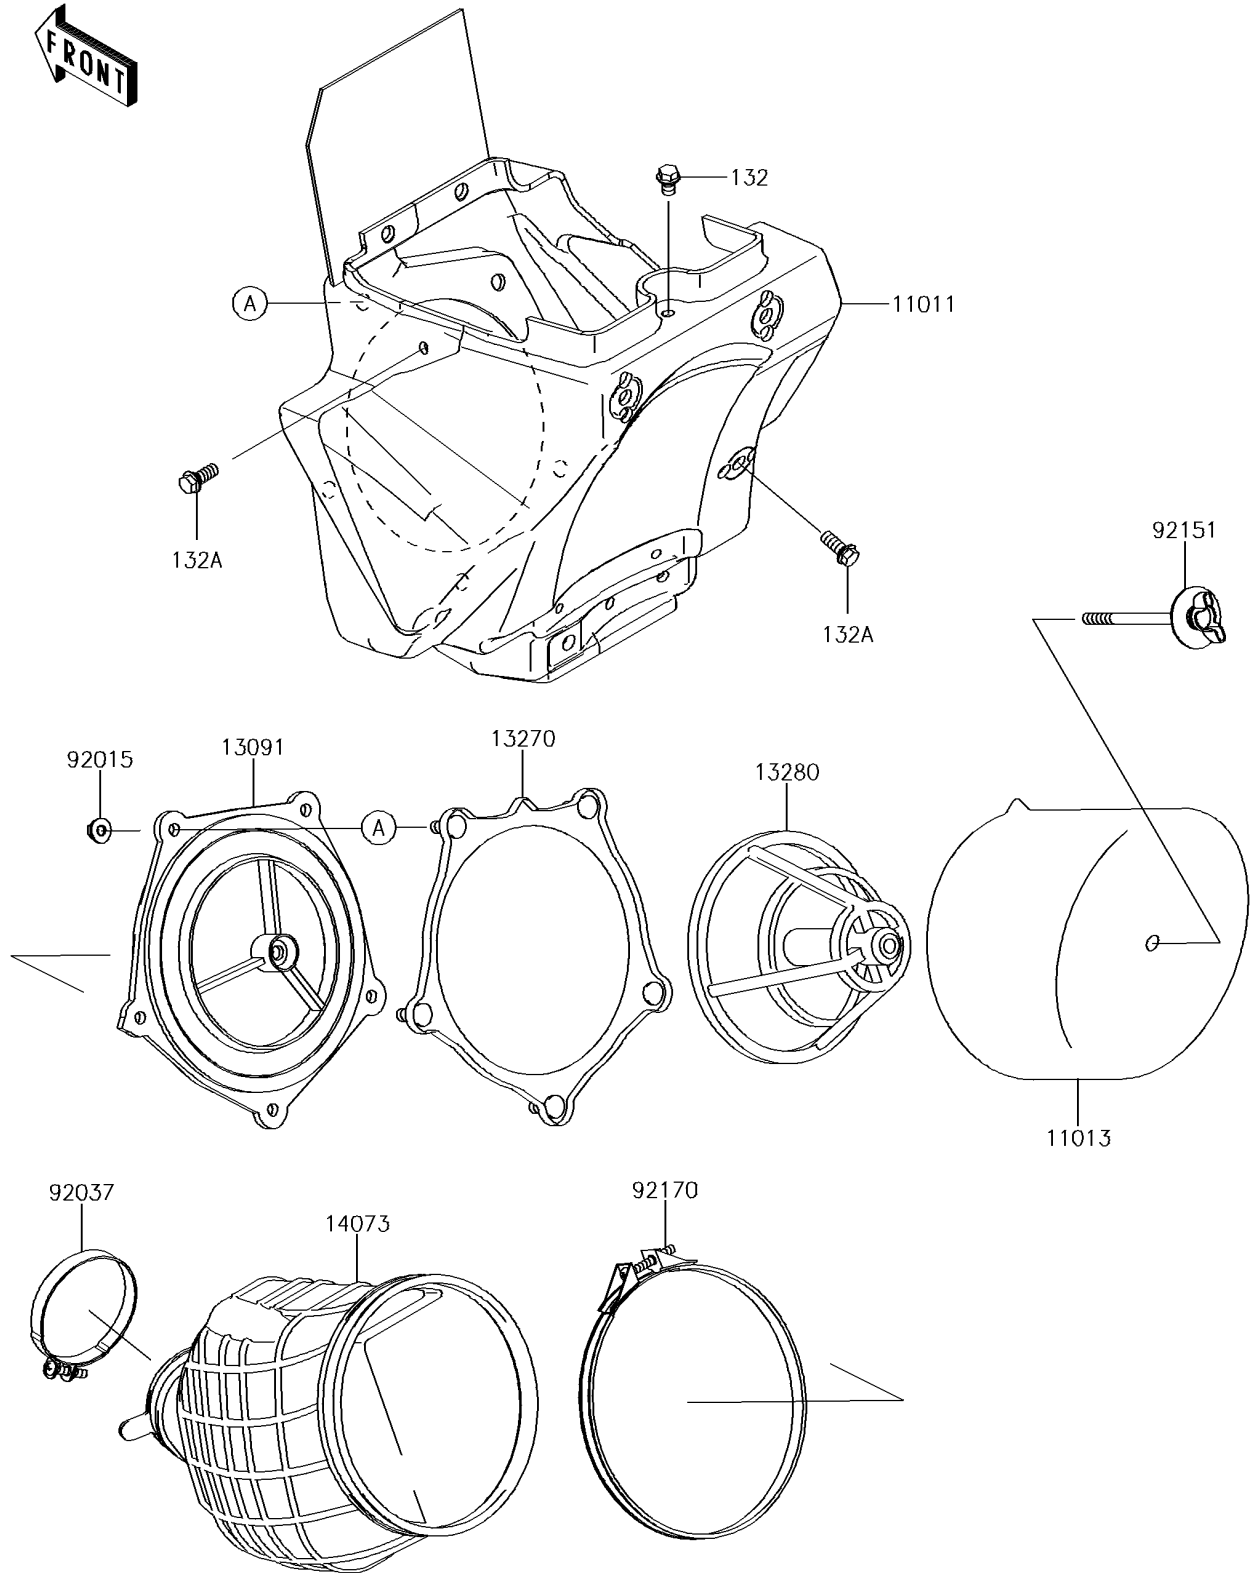

2017 KX™100 PARTS DIAGRAM

Air Cleaner

E1130

2017 KX™100 PARTS LIST

Air Cleaner

ITEM NAME	PART NUMBER	QUANTITY
CASE-AIR FILTER (Ref # 11011)	11011-1612	1
ELEMENT-AIR FILTER (Ref # 11013)	11013-0736	1
HOLDER (Ref # 13091)	13091-1697	1
BOLT-FLANGED-SMALL,6X8 (Ref # 132)	132BA0608	1
PLATE,AIR FILTER (Ref # 13270)	13270-1905	1
HOLDER,ELEMENT (Ref # 13280)	13280-0768	1
BOLT-FLANGED-SMALL,6X14 (Ref # 132A)	132BA0614	2
DUCT (Ref # 14073)	14073-1785	1
NUT,FLANGED,5MM (Ref # 92015)	92015-1259	5
CLAMP,55MM (Ref # 92037)	92037-1486	1
BOLT,AIR FILTER (Ref # 92151)	92151-1256	1
CLAMP,126MM (Ref # 92170)	92170-1194	1