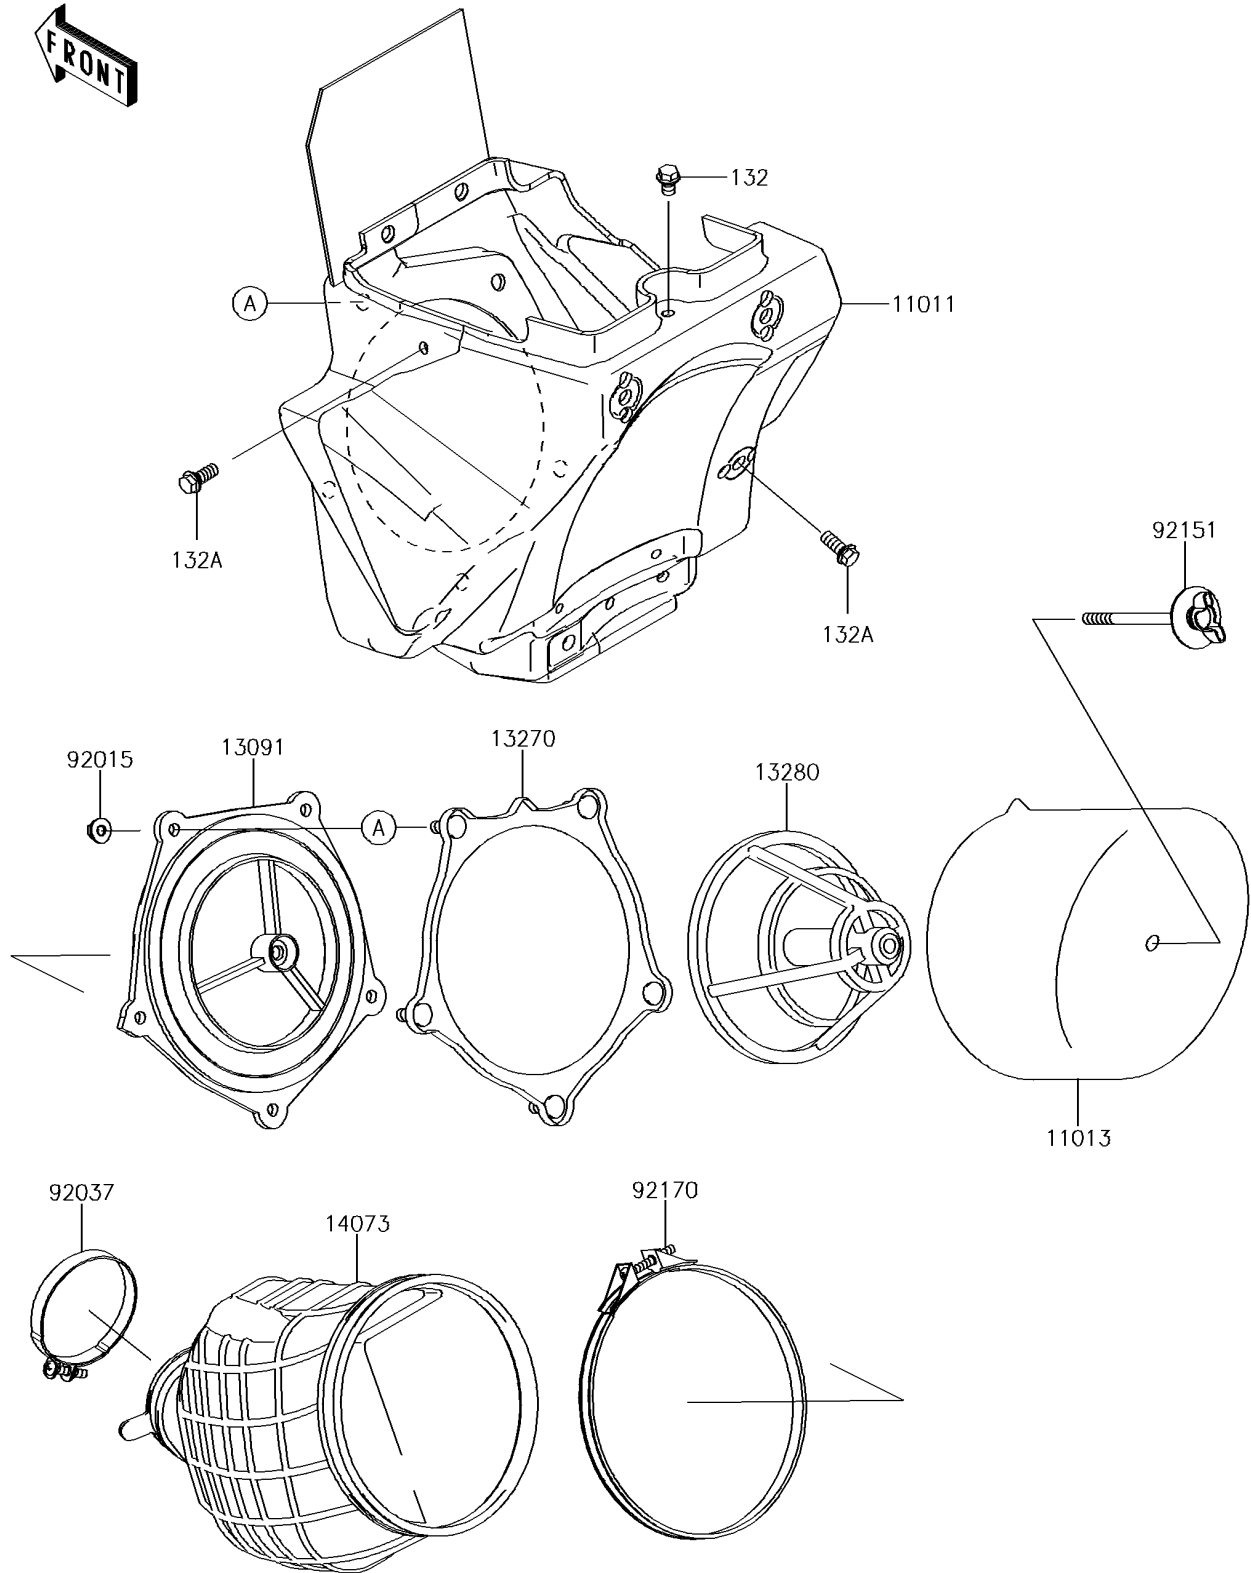

2018 KX™100 PARTS DIAGRAM

Air Cleaner

E1130

2018 KX™100 PARTS LIST

Air Cleaner

ITEM NAME	PART NUMBER	QUANTITY
CASE-AIR FILTER (Ref # 11011)	11011-1612	1
ELEMENT-AIR FILTER (Ref # 11013)	11013-0736	1
HOLDER (Ref # 13091)	13091-1697	1
BOLT-FLANGED-SMALL,6X8 (Ref # 132)	132BA0608	1
PLATE,AIR FILTER (Ref # 13270)	13270-1905	1
HOLDER,ELEMENT (Ref # 13280)	13280-0768	1
BOLT-FLANGED-SMALL,6X14 (Ref # 132A)	132BA0614	2
DUCT (Ref # 14073)	14073-1785	1
NUT,FLANGED,5MM (Ref # 92015)	92015-1259	5
CLAMP,55MM (Ref # 92037)	92037-1486	1
BOLT,AIR FILTER (Ref # 92151)	92151-1256	1
CLAMP,126MM (Ref # 92170)	92170-1194	1